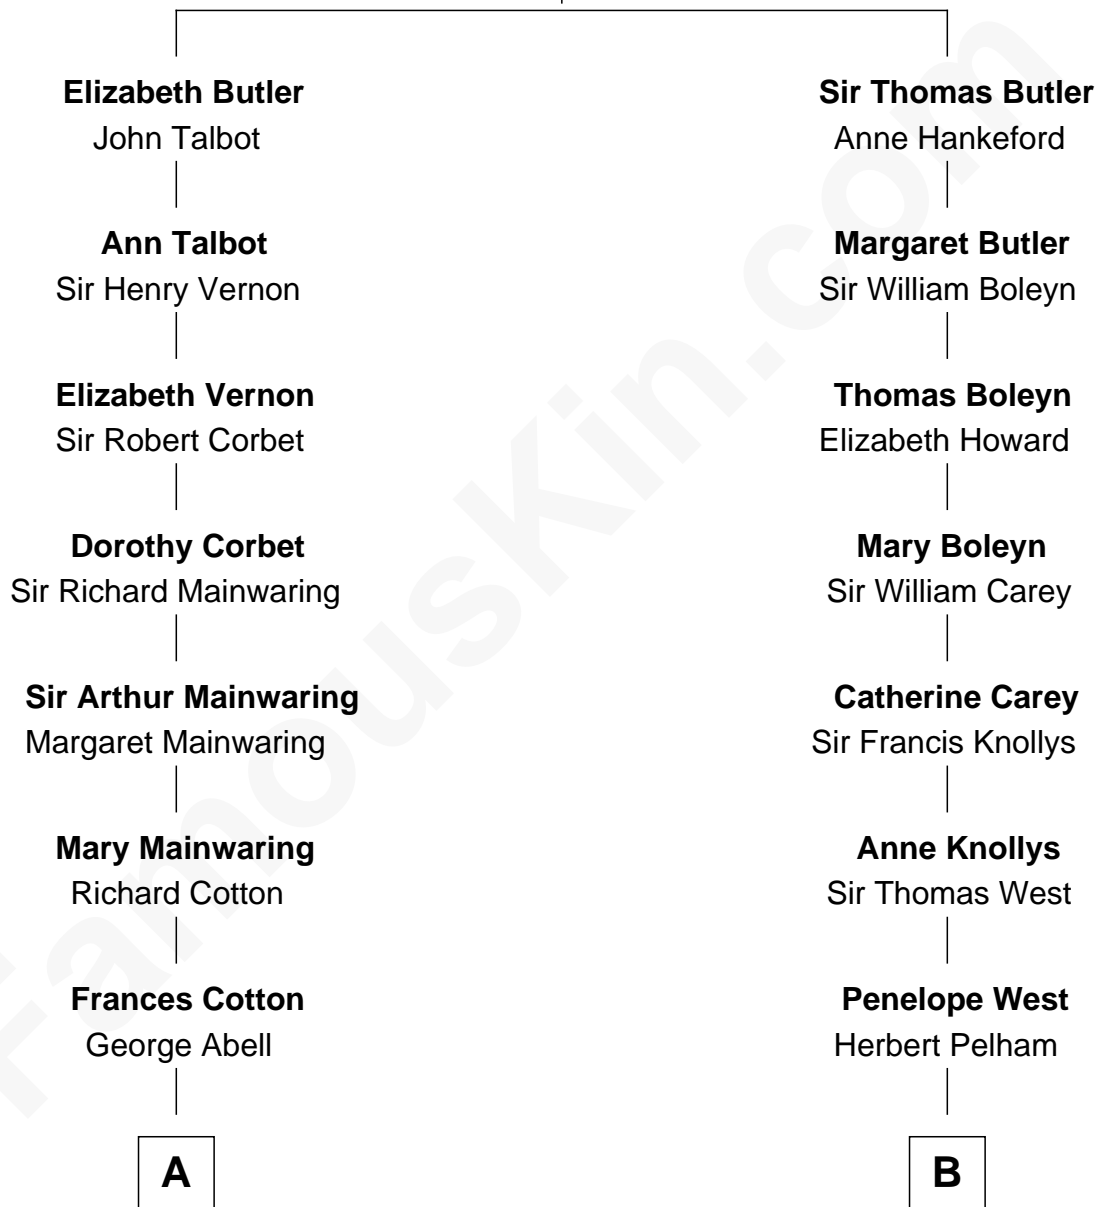

FamousKin.com Relationship Chart of

Adlai Stevenson III

U.S. Senator from Illinois

18th cousin 1 time removed of

John Cena

Movie Actor and WWE Pro Wrestler

James Butler
Joan Beauchamp

C

Ellen Borden
Adlai Ewing Stevenson

Adlai Stevenson III
U.S. Senator from Illinois

D

Natalie Nichols
Ulysses John Lupien

Carol Frances Lupien
John Joseph Cena

John Cena
Actor and Pro Wrestler

FamousKin.com