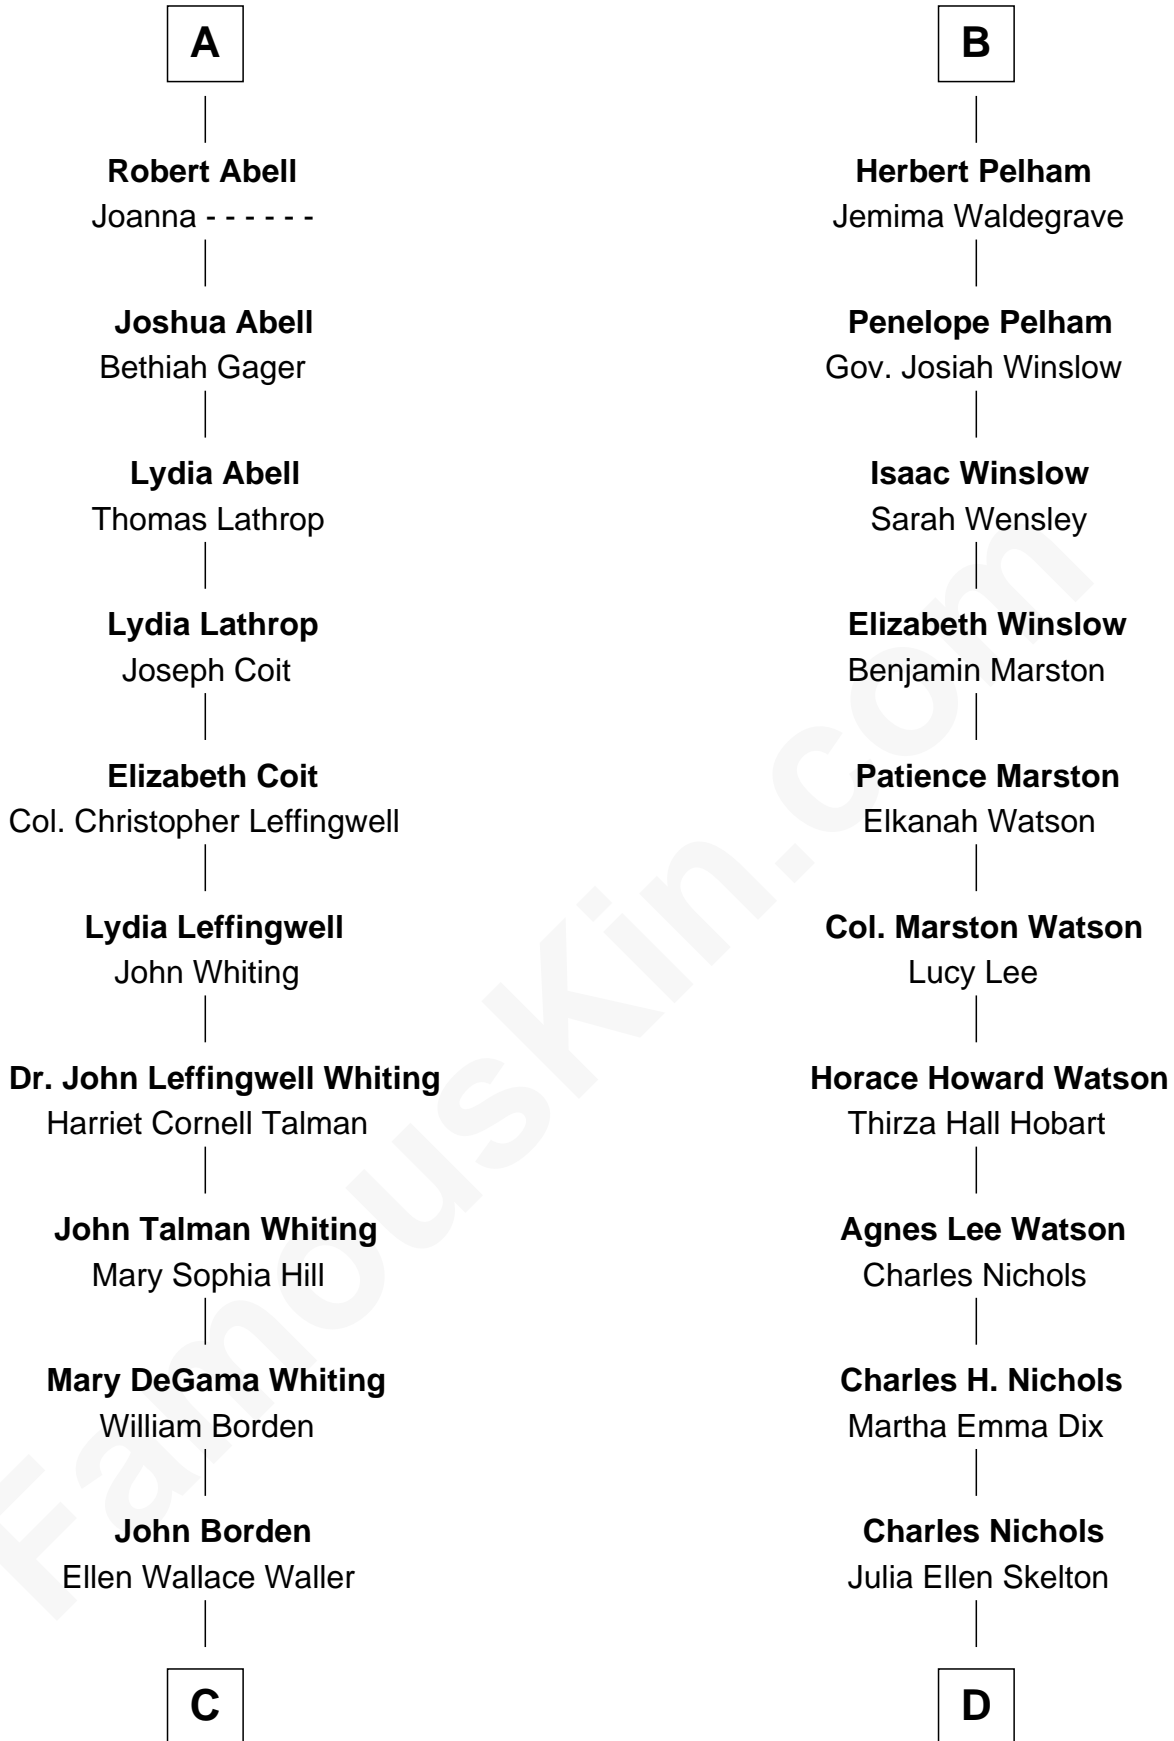

FamousKin.com Relationship Chart of

Adlai Stevenson III

U.S. Senator from Illinois

18th cousin 1 time removed of

John Cena

Movie Actor and WWE Pro Wrestler

James Butler
Joan Beauchamp

C

Ellen Borden
Adlai Ewing Stevenson

Adlai Stevenson III
U.S. Senator from Illinois

D

Natalie Nichols
Ulysses John Lupien

Carol Frances Lupien
John Joseph Cena

John Cena
Actor and Pro Wrestler

FamousKin.com