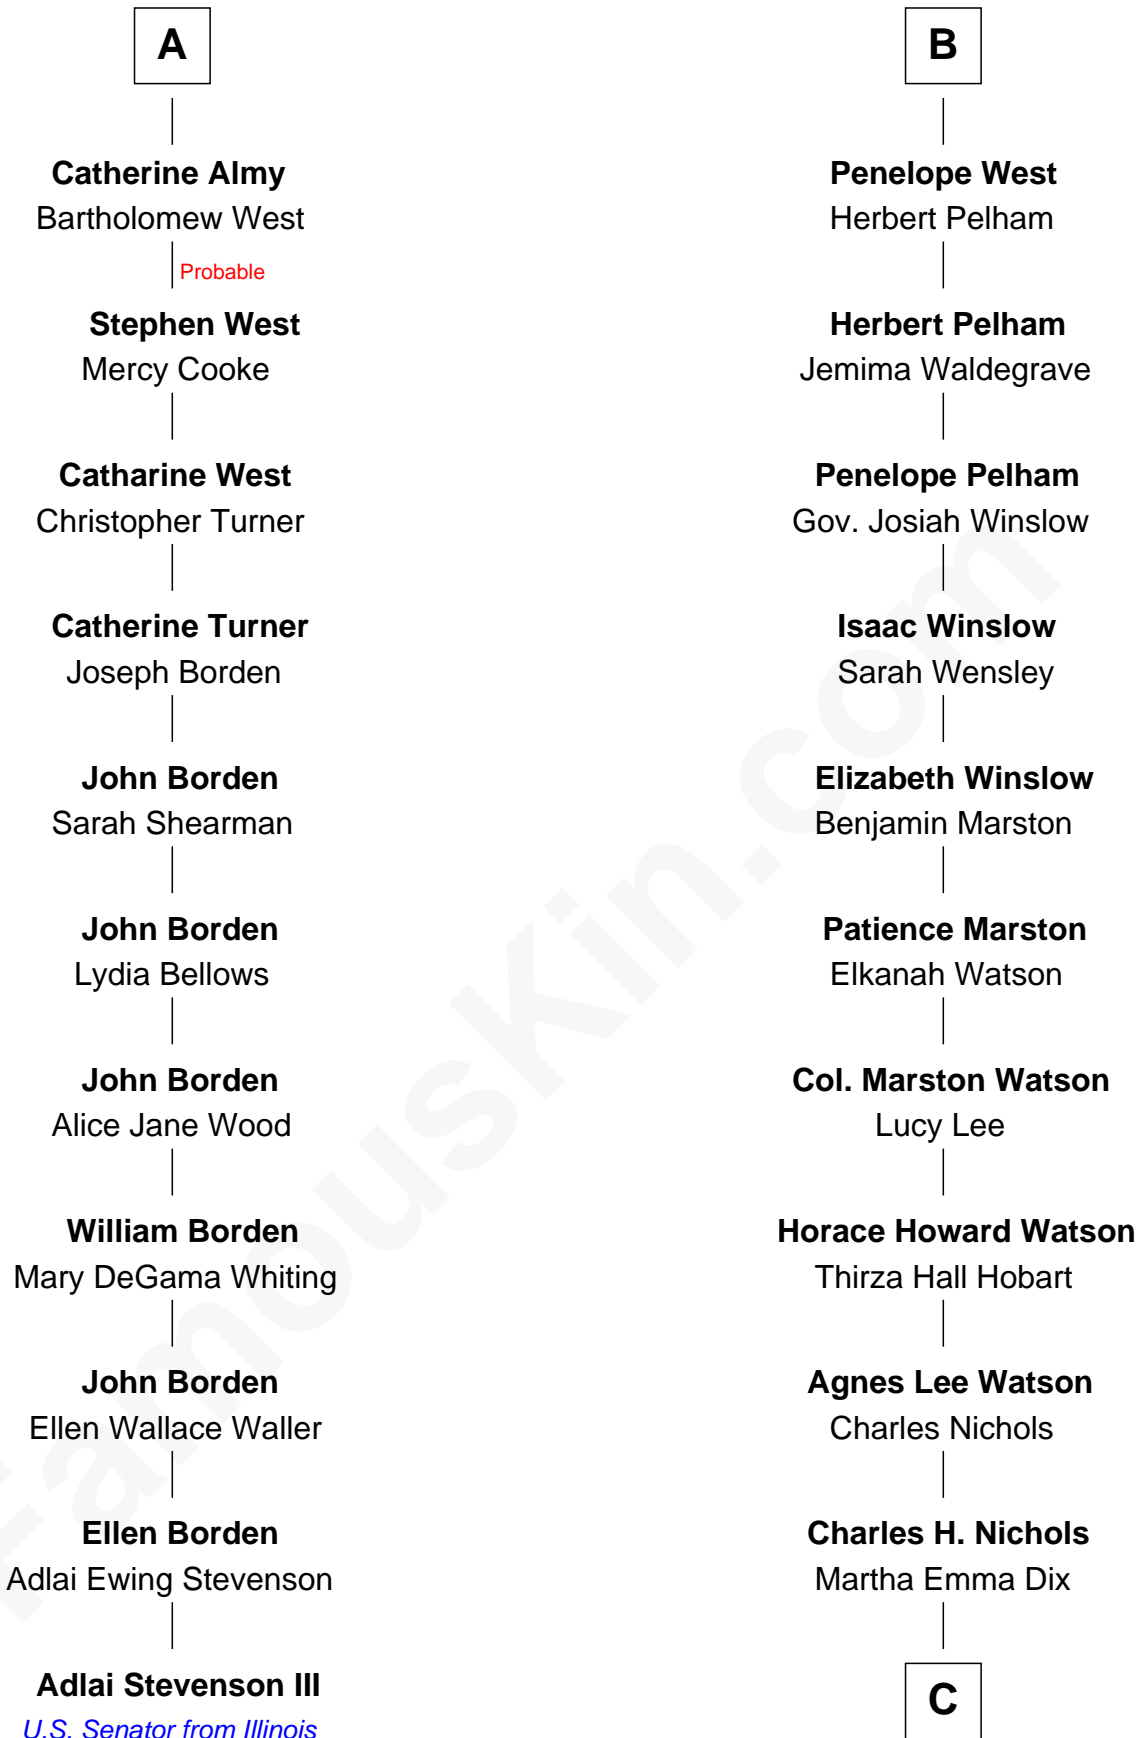

# FamousKin.com Relationship Chart of

**Adlai Stevenson III**

*U.S. Senator from Illinois*

17th cousin 3 times removed of

**John Cena**

*Movie Actor and WWE Pro Wrestler*

**C**

**Charles Nichols**  
Julia Ellen Skelton

**Natalie Nichols**  
Ulysses John Lupien

**Carol Frances Lupien**  
John Joseph Cena

**John Cena**  
*Actor and Pro Wrestler*