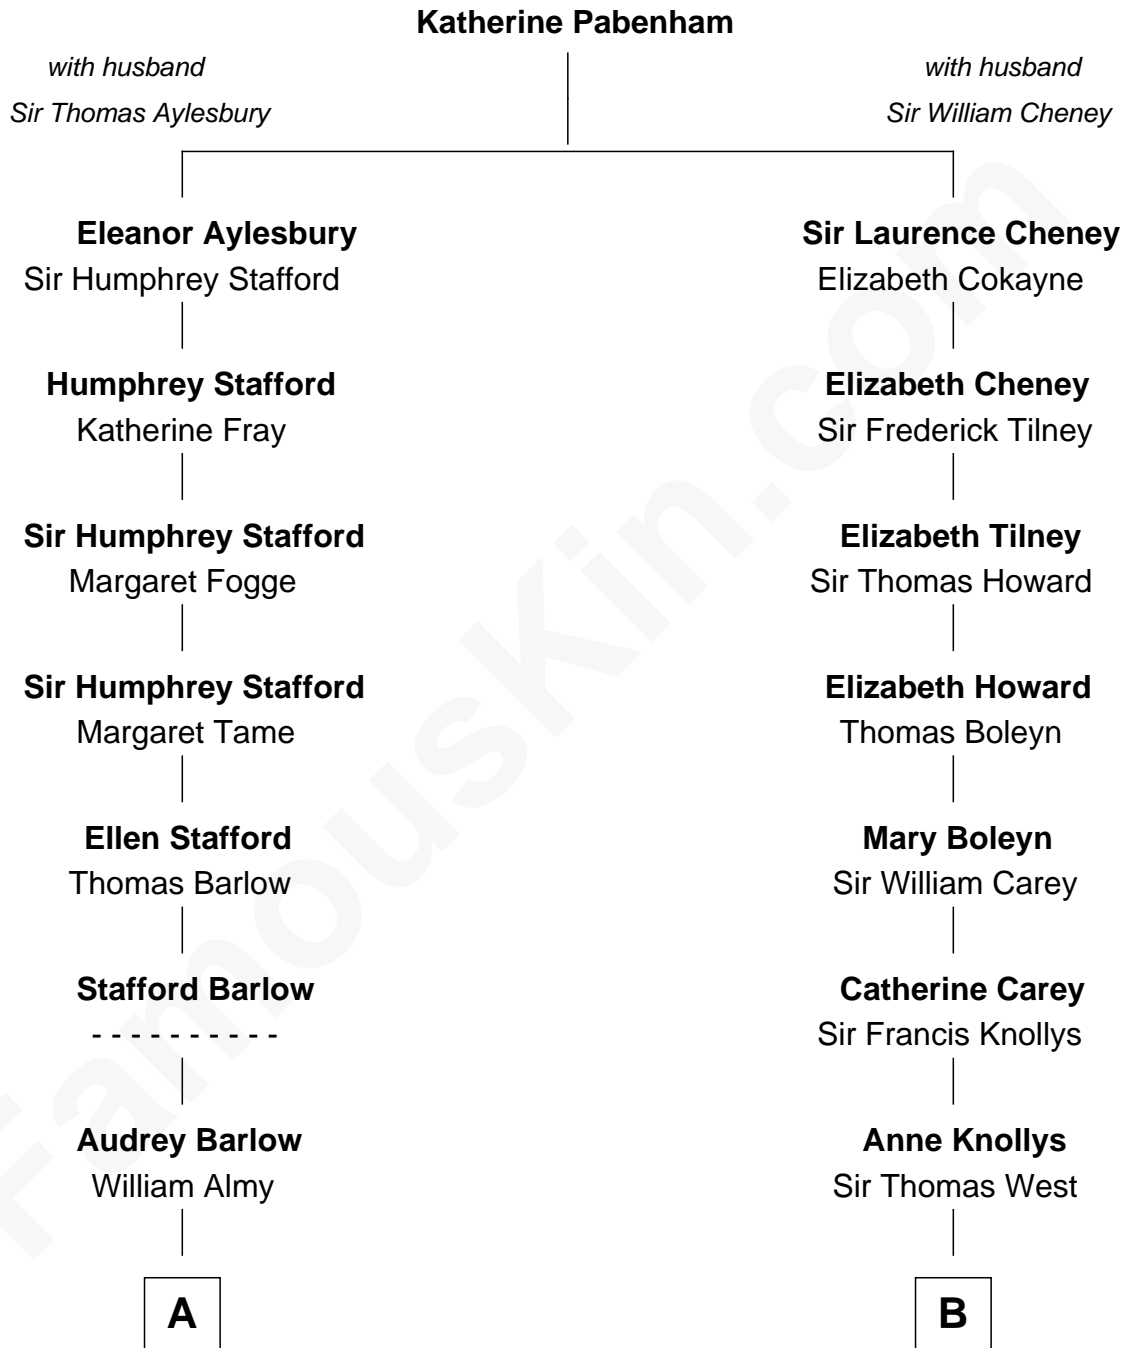

# FamousKin.com Relationship Chart of

**Adlai Stevenson III**

*U.S. Senator from Illinois*

17th cousin 3 times removed of

**John Cena**

*Movie Actor and WWE Pro Wrestler*

**C**

**Charles Nichols**  
Julia Ellen Skelton

**Natalie Nichols**  
Ulysses John Lupien

**Carol Frances Lupien**  
John Joseph Cena

**John Cena**  
*Actor and Pro Wrestler*