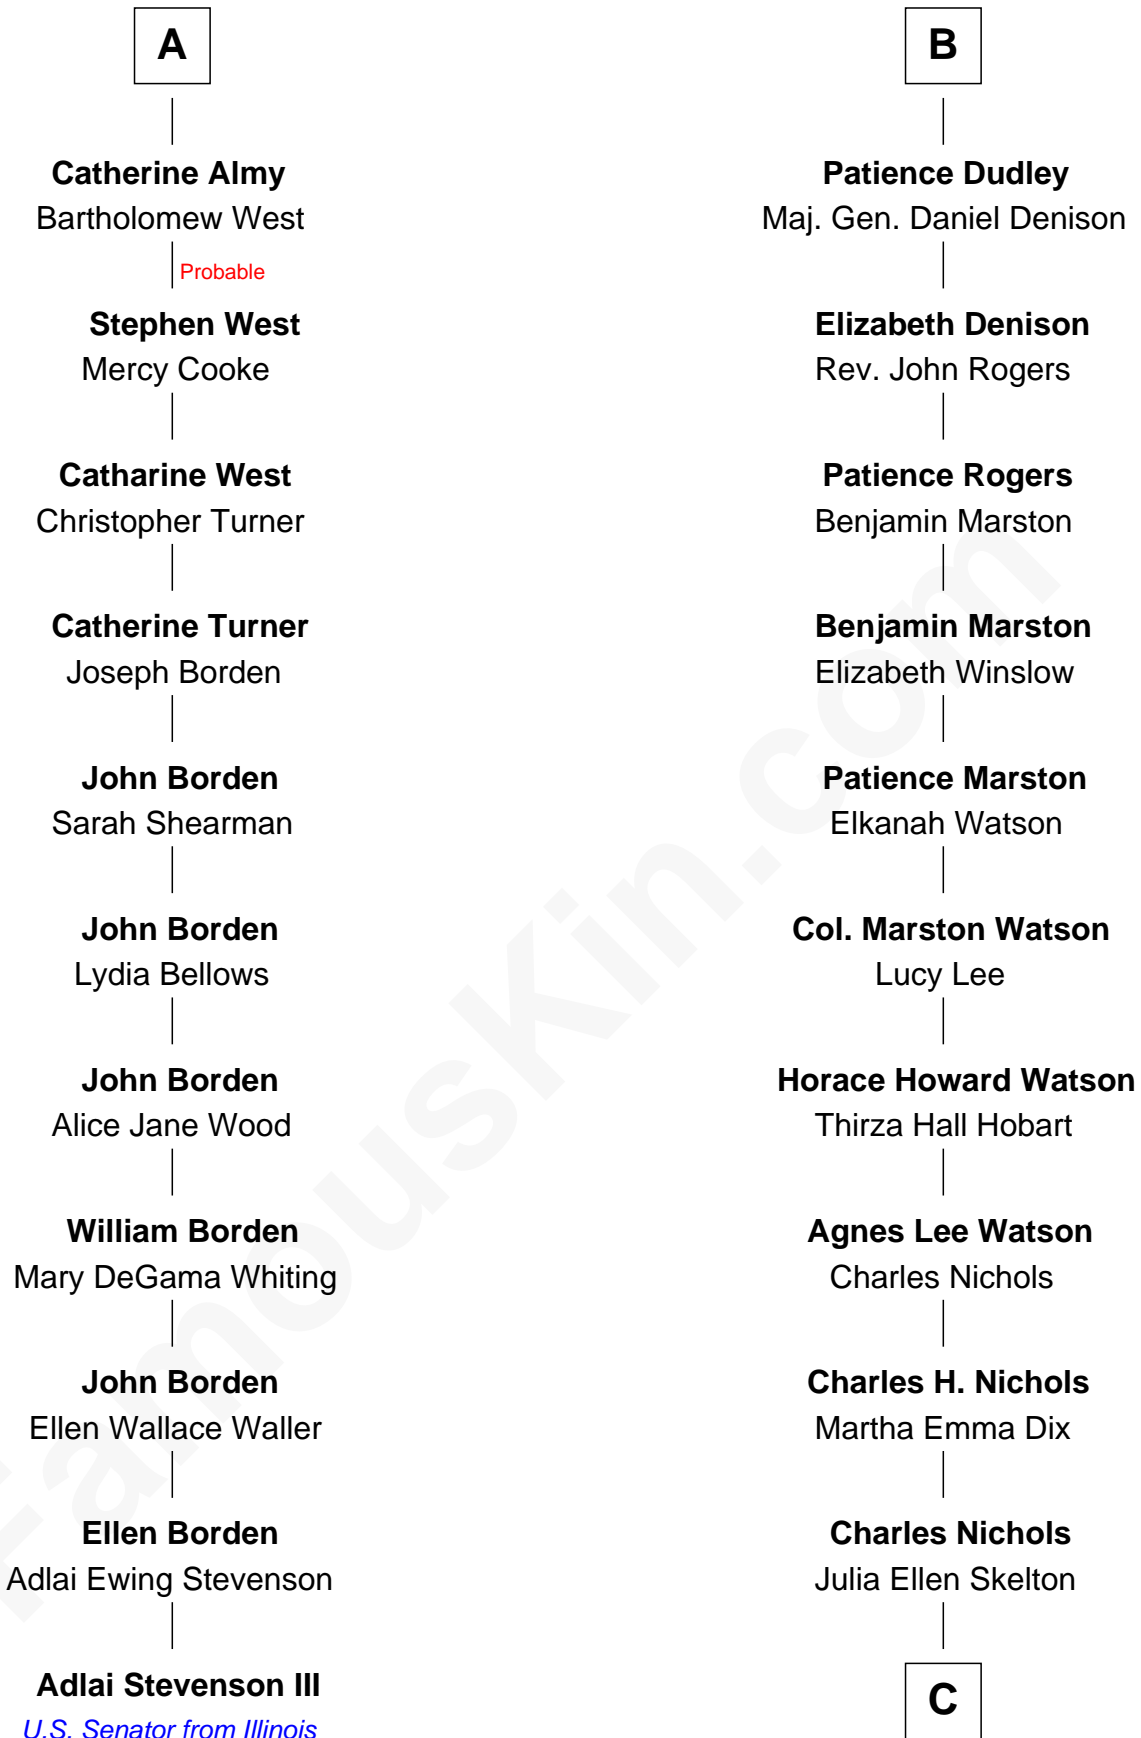

FamousKin.com
Relationship Chart of
Adlai Stevenson III
U.S. Senator from Illinois

17th cousin 2 times removed of

John Cena
Movie Actor and WWE Pro Wrestler

C

Natalie Nichols

Ulysses John Lupien

Carol Frances Lupien