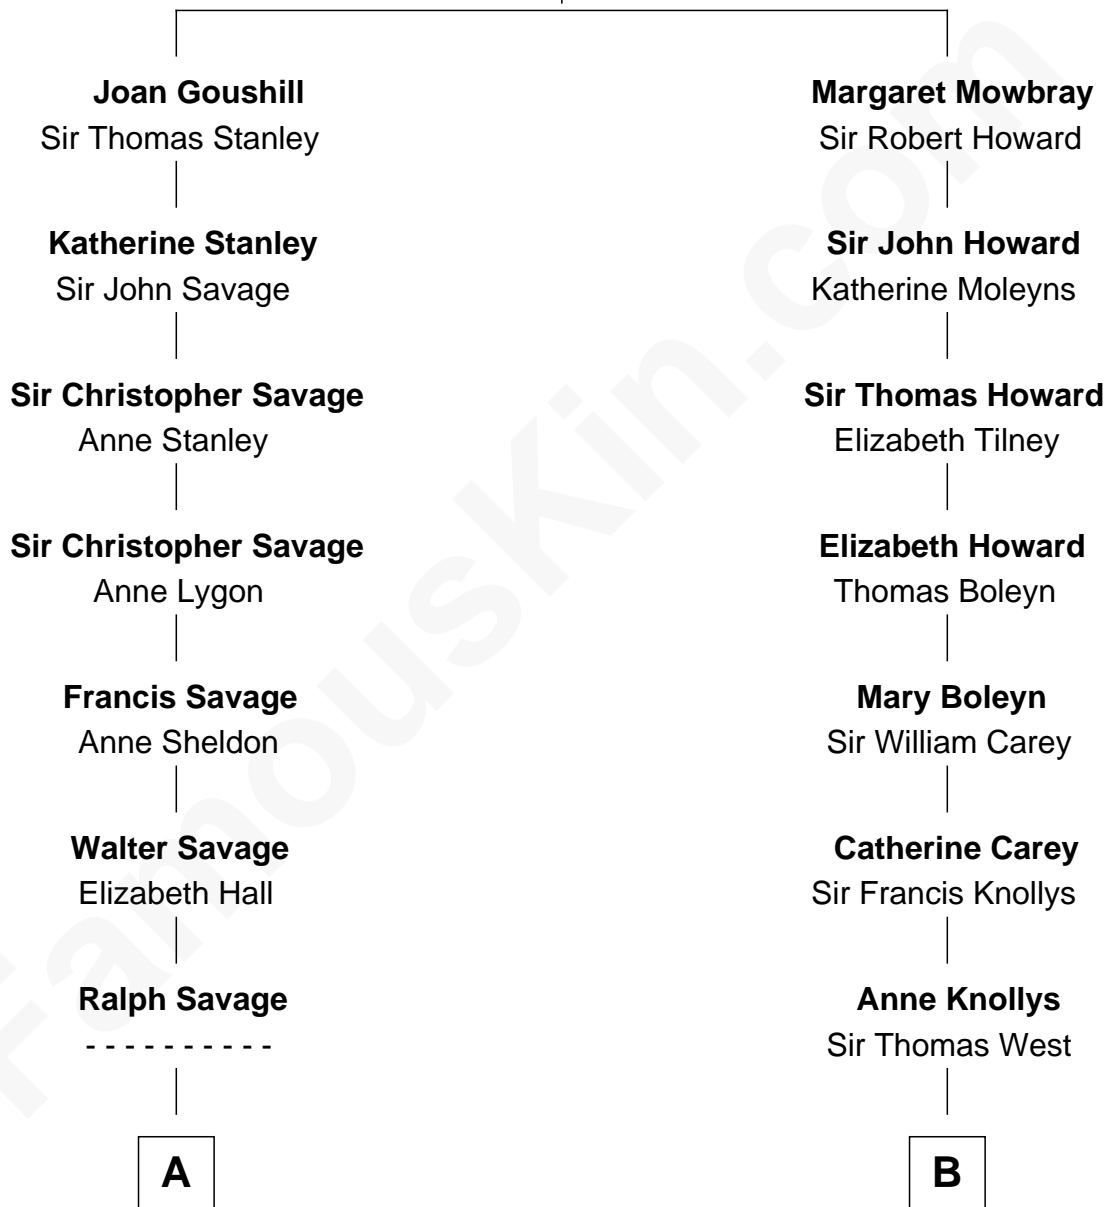

Elizabeth Fitzalan

*with husband
Sir Robert Goushill*

*with husband
Sir Thomas Mowbray*