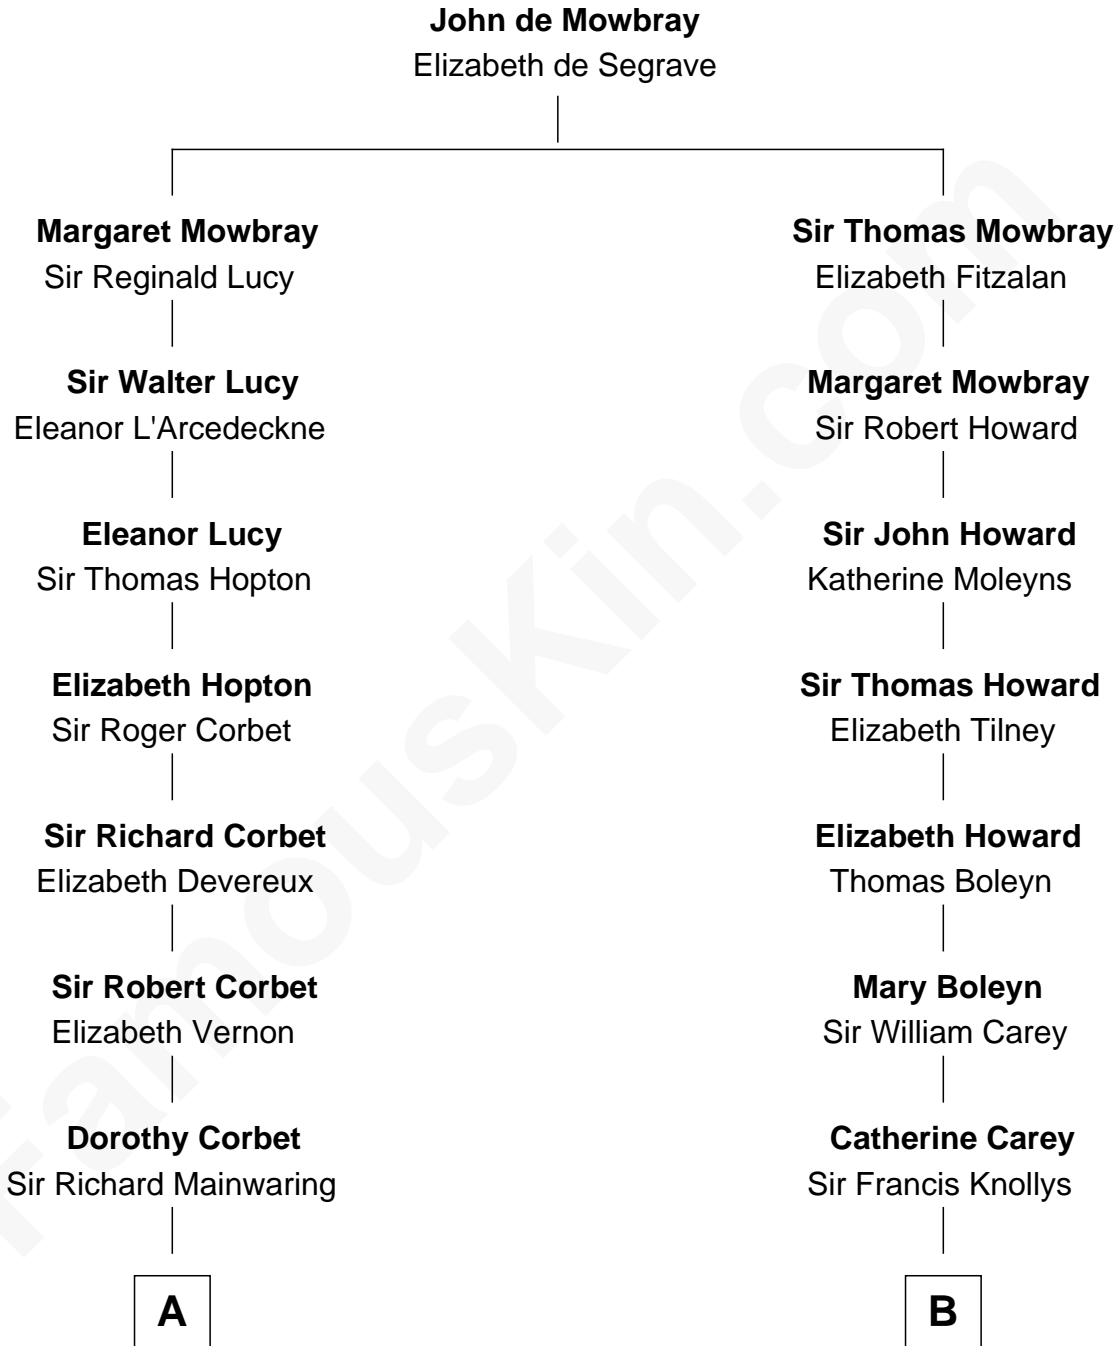

## Relationship Chart of

**Adlai Stevenson III**

*U.S. Senator from Illinois*

21st cousin of

**John Cena**

*Movie Actor and WWE Pro Wrestler*

**C**

**John Talman Whiting**

Mary Sophia Hill

**Mary DeGama Whiting**

William Borden

**John Borden**

Ellen Wallace Waller

**Ellen Borden**

Adlai Ewing Stevenson

**Adlai Stevenson III**