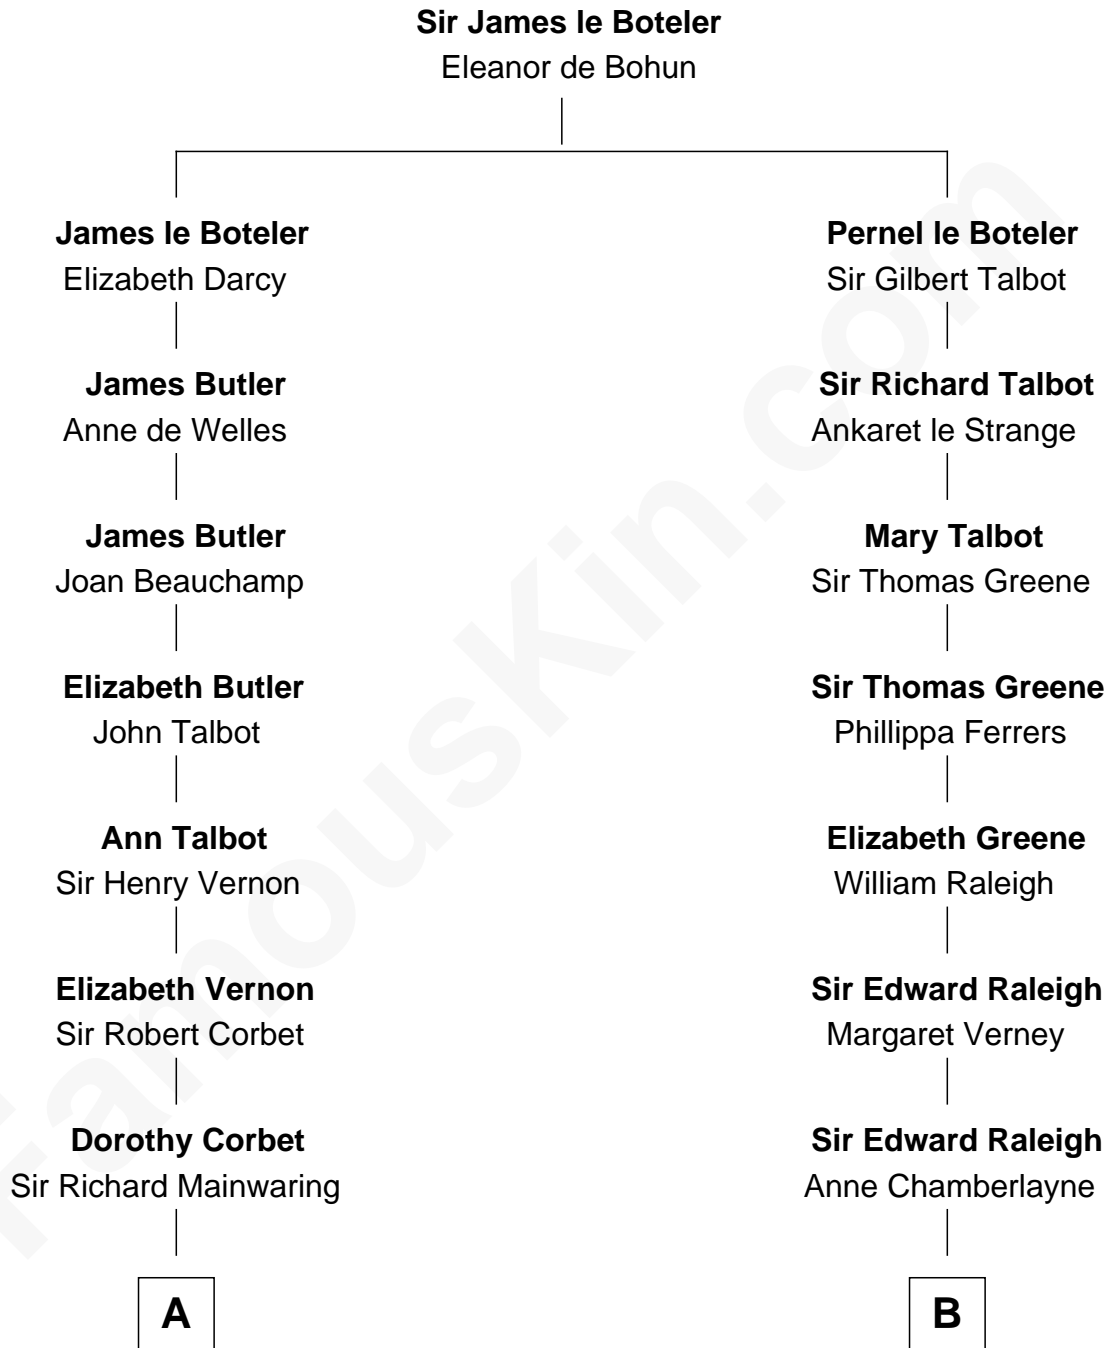

FamousKin.com
Relationship Chart of
Adlai Stevenson III
U.S. Senator from Illinois

17th cousin 4 times removed of

J. A. Folger
Founder of Folger Coffee Company

C

John Talman Whiting

Mary Sophia Hill

Mary DeGama Whiting

William Borden

John Borden

Ellen Wallace Waller

Ellen Borden

Adlai Ewing Stevenson

Adlai Stevenson III

U.S. Senator from Illinois

FamousKin.com