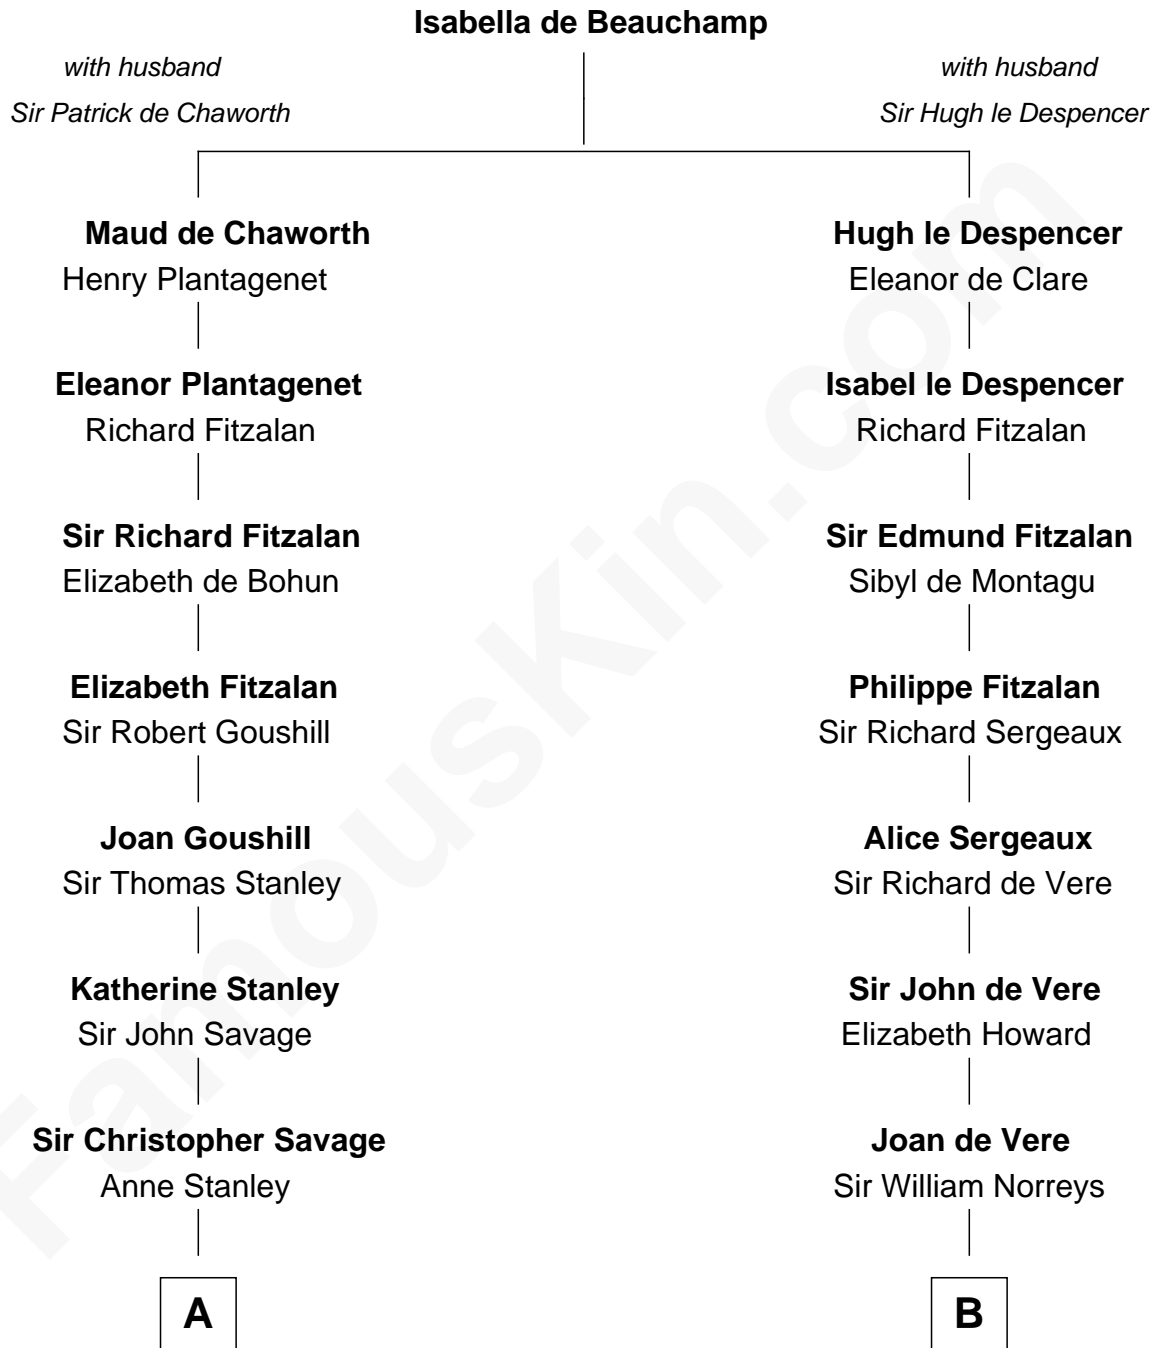

FamousKin.com Relationship Chart of

Adlai Stevenson III

U.S. Senator from Illinois

16th cousin 5 times removed of

Samuel Howard

Boston Tea Party Participant

C

—
Mary Peachy Frye
Rev. Lewis Warner Green

—
Letitia Green
Adlai Ewing Stevenson

—
Lewis Green Stevenson
Helen Louise Davis

—
Adlai Ewing Stevenson
Ellen Borden

—
Adlai Stevenson III
U.S. Senator from Illinois

FamousKin.com