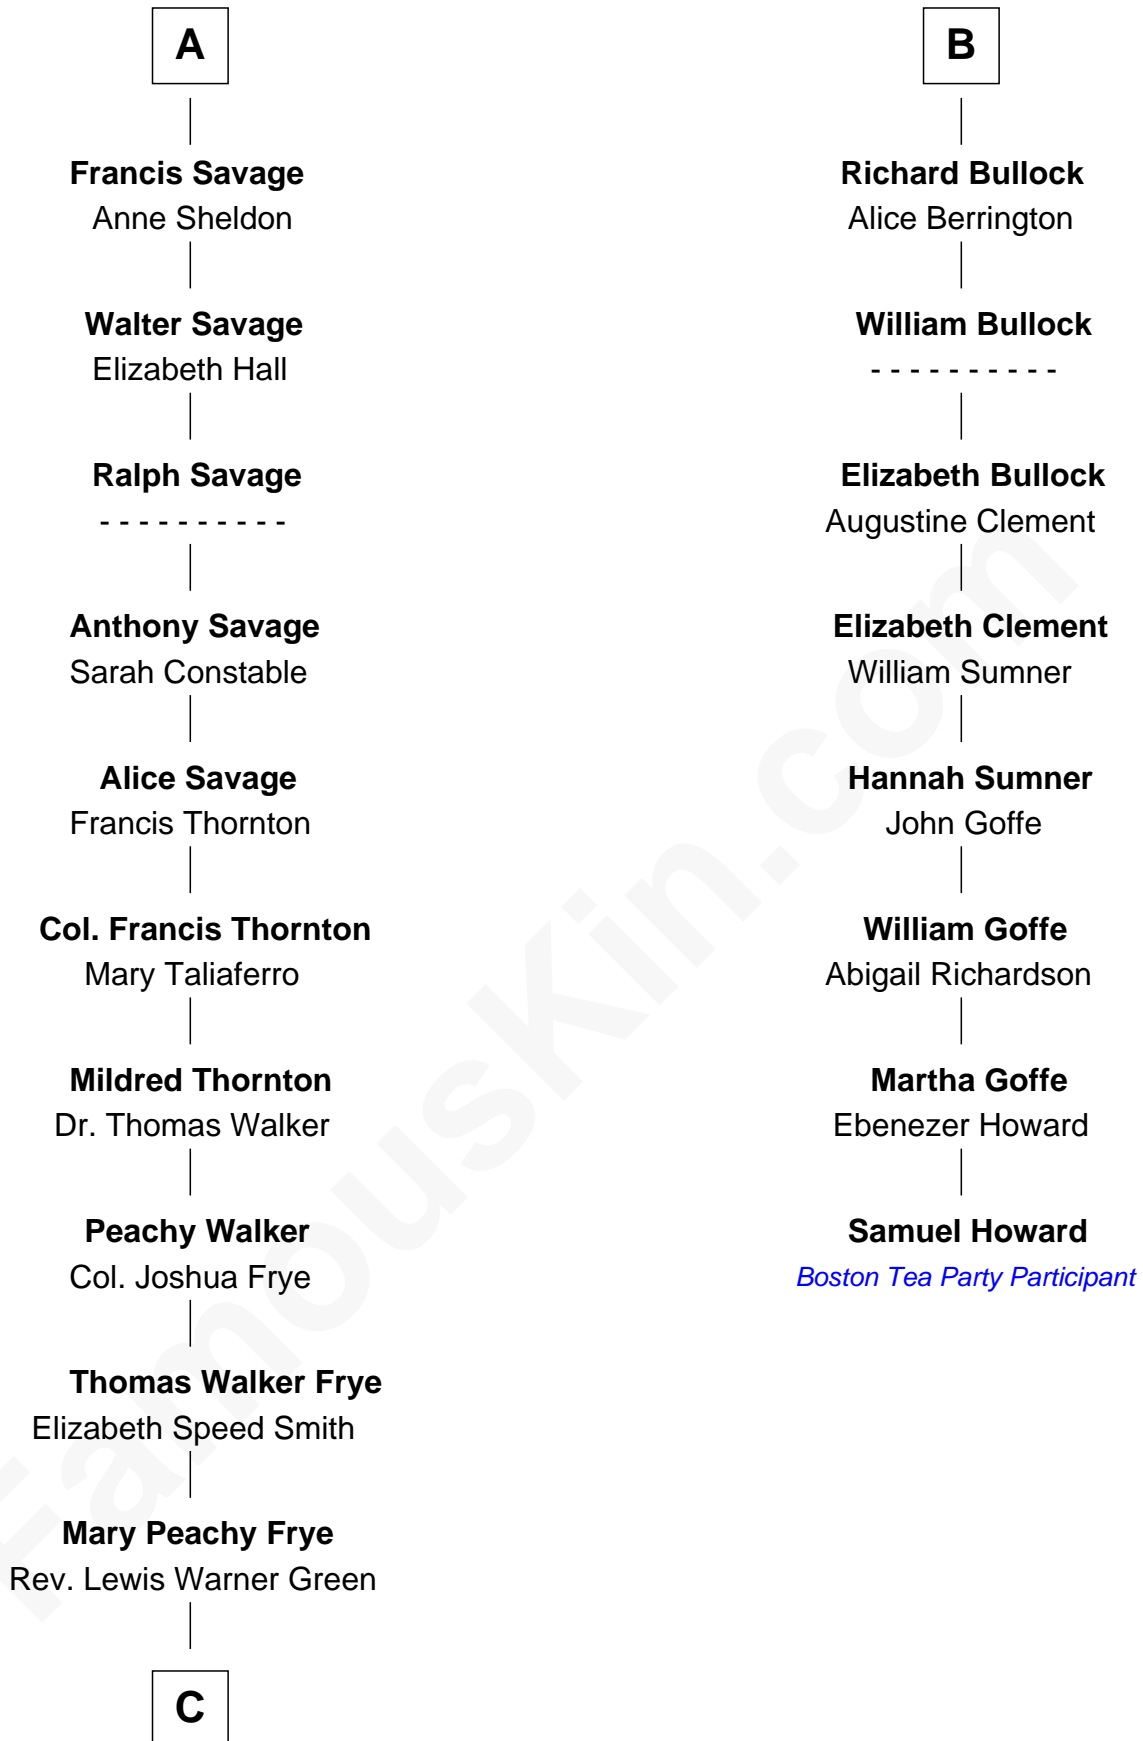

# FamousKin.com Relationship Chart of

**Adlai Stevenson III**

*U.S. Senator from Illinois*

14th cousin 6 times removed of

**Samuel Howard**

*Boston Tea Party Participant*

**Bartholomew de Badlesmere**

Margaret de Clare

John de Vere

**Aubrey de Vere**

Alice FitzWalter

**Sir Richard de Vere**

Alice Sergeaux

**Sir John de Vere**

Elizabeth Howard

**Joan de Vere**

Sir William Norreys

**Margaret Norreys**

Gilbert Bullock

**Thomas Bullock**

Alice Kingsmill

**B**

**C**

—  
**Letitia Green**

Adlai Ewing Stevenson

—  
**Lewis Green Stevenson**

Helen Louise Davis

—  
**Adlai Ewing Stevenson**

Ellen Borden

—  
**Adlai Stevenson III**

*U.S. Senator from Illinois*

FamousKin.com