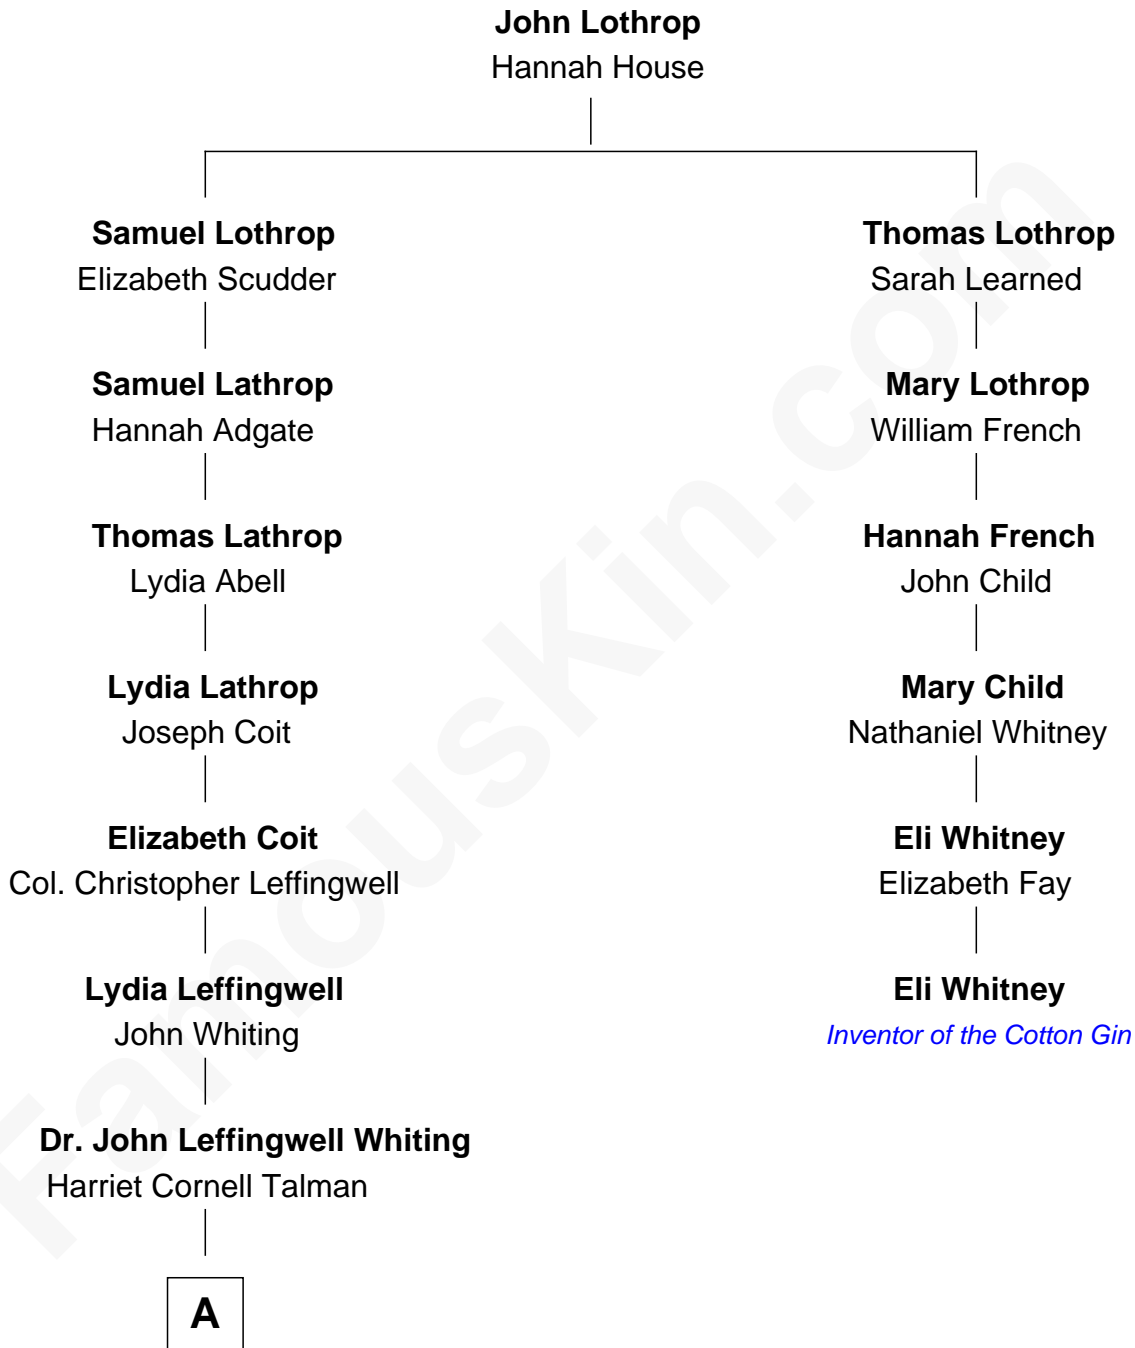

FamousKin.com Relationship Chart of

Adlai Stevenson III

U.S. Senator from Illinois

5th cousin 6 times removed of

Eli Whitney

Inventor of the Cotton Gin

A

|
John Talman Whiting

Mary Sophia Hill

|
Mary DeGama Whiting

William Borden

|
John Borden

Ellen Wallace Waller

|
Ellen Borden

Adlai Ewing Stevenson

|
Adlai Stevenson III

U.S. Senator from Illinois