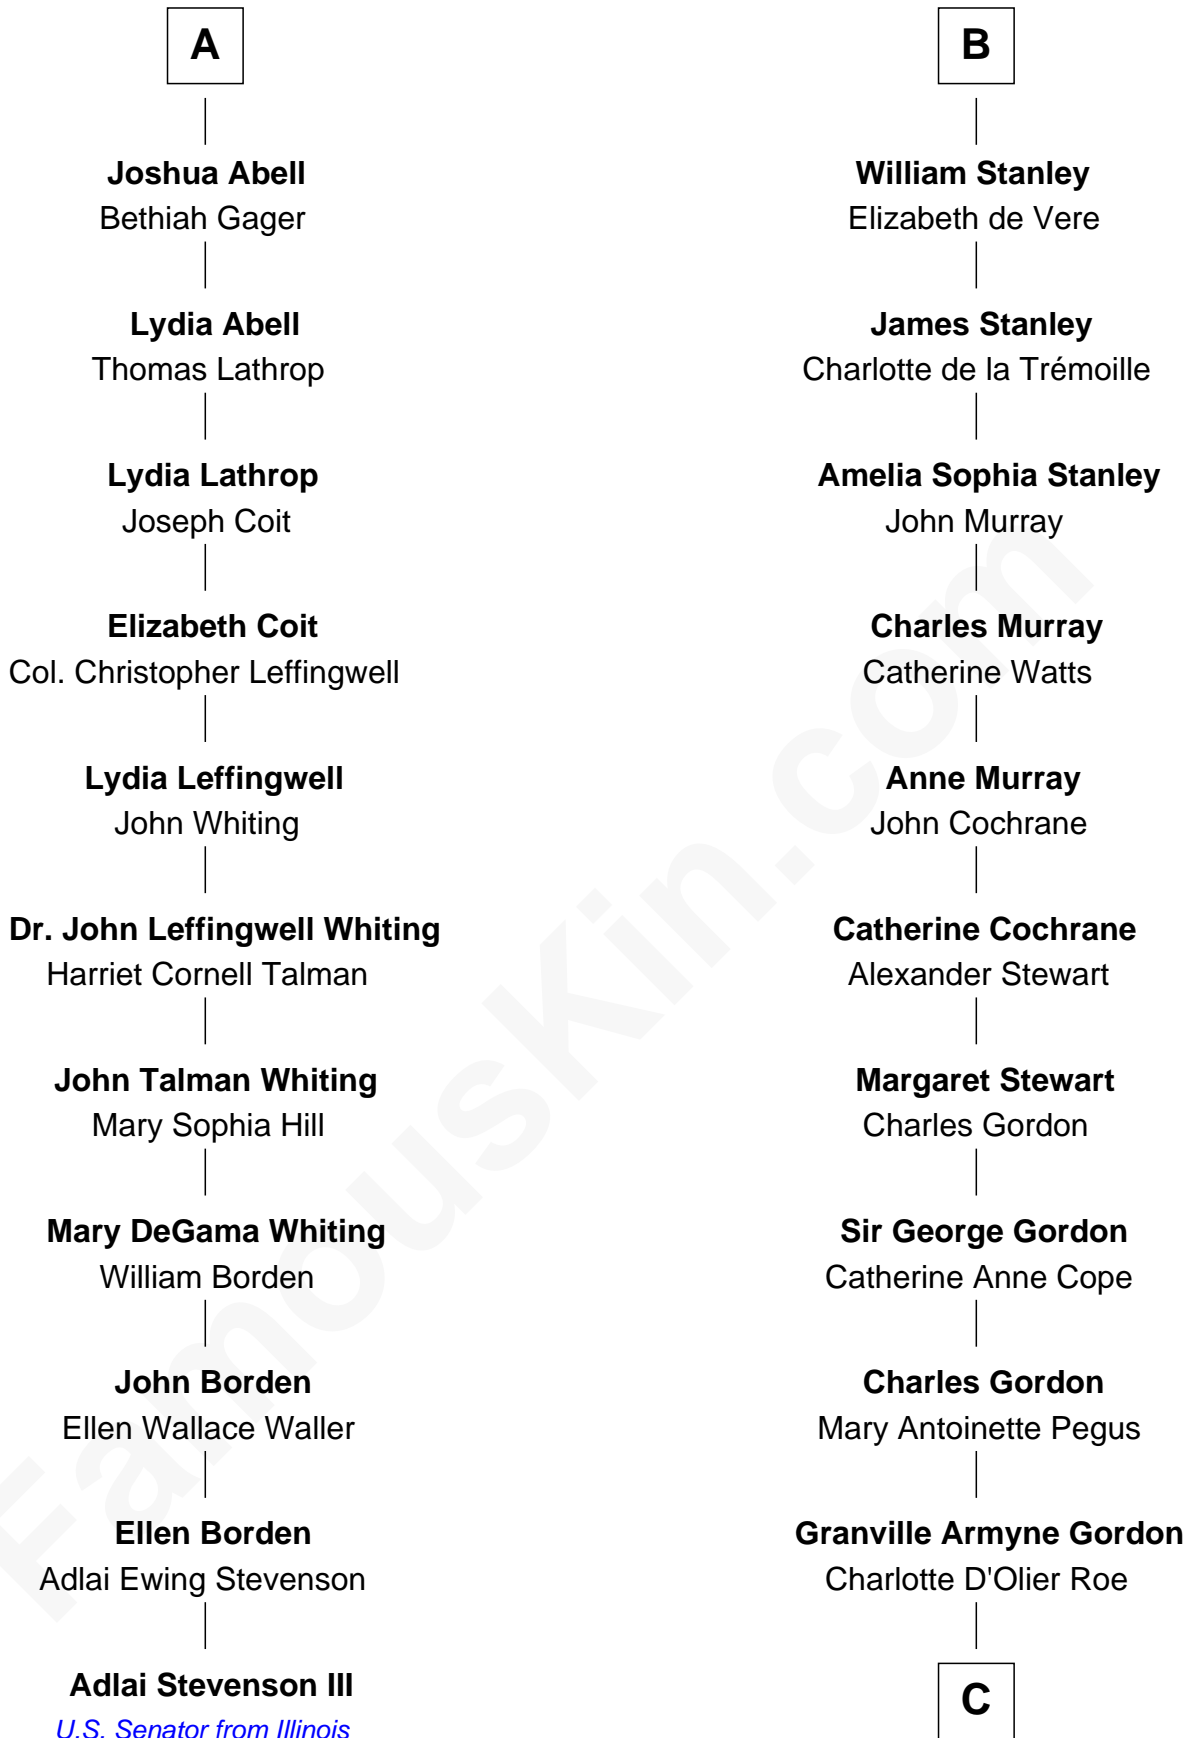

# FamousKin.com Relationship Chart of

**Adlai Stevenson III**

*U.S. Senator from Illinois*

17th cousin 4 times removed of

**Cara Delevingne**

*Fashion Model and Movie Actress*

C

**Armyne Evelyne Gordon**

Sir Lionel Lawson Faudel-Phillips

**Anne Margaret Faudel-Phillips**

John Vincent Sheffield

**Jane Armyne Sheffield**

Sir Jocelyn Edward Greville Stevens

**Pandora Anne Stevens**

Charles Hamar Delevingne

**Cara Delevingne**