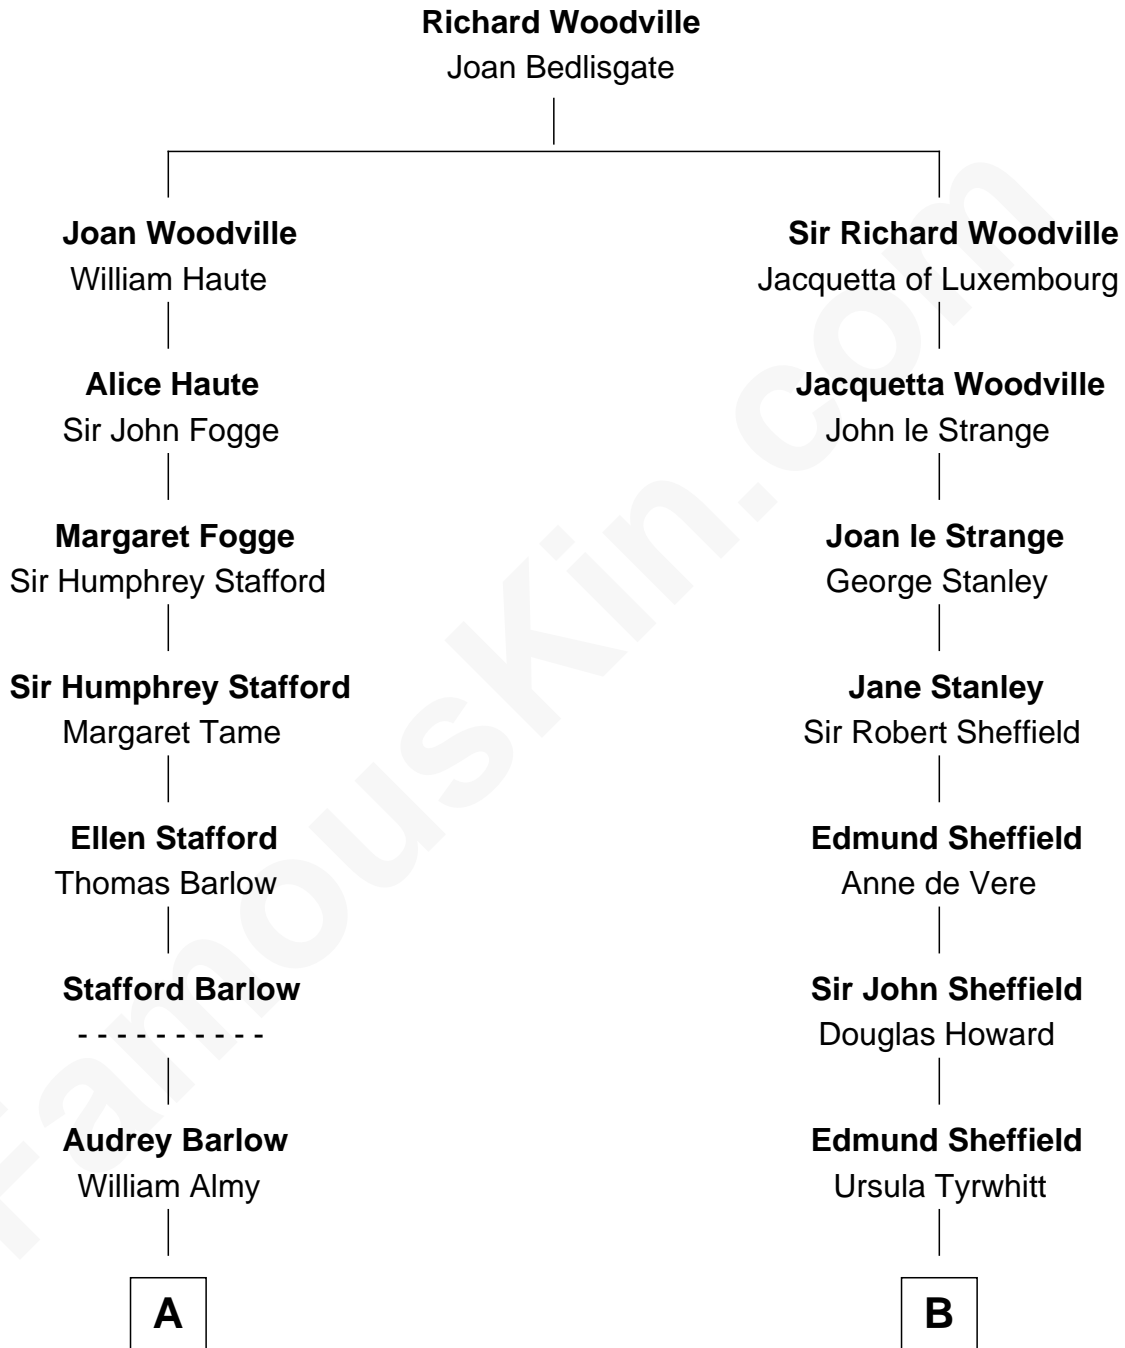

# FamousKin.com Relationship Chart of

**Adlai Stevenson III**

*U.S. Senator from Illinois*

17th cousin 1 time removed of

**Cara Delevingne**

*Fashion Model and Movie Actress*

**C**

**Pandora Anne Stevens**  
Charles Hamar Delevingne

**Cara Delevingne**  
*Model and Actress*

FamousKin.com