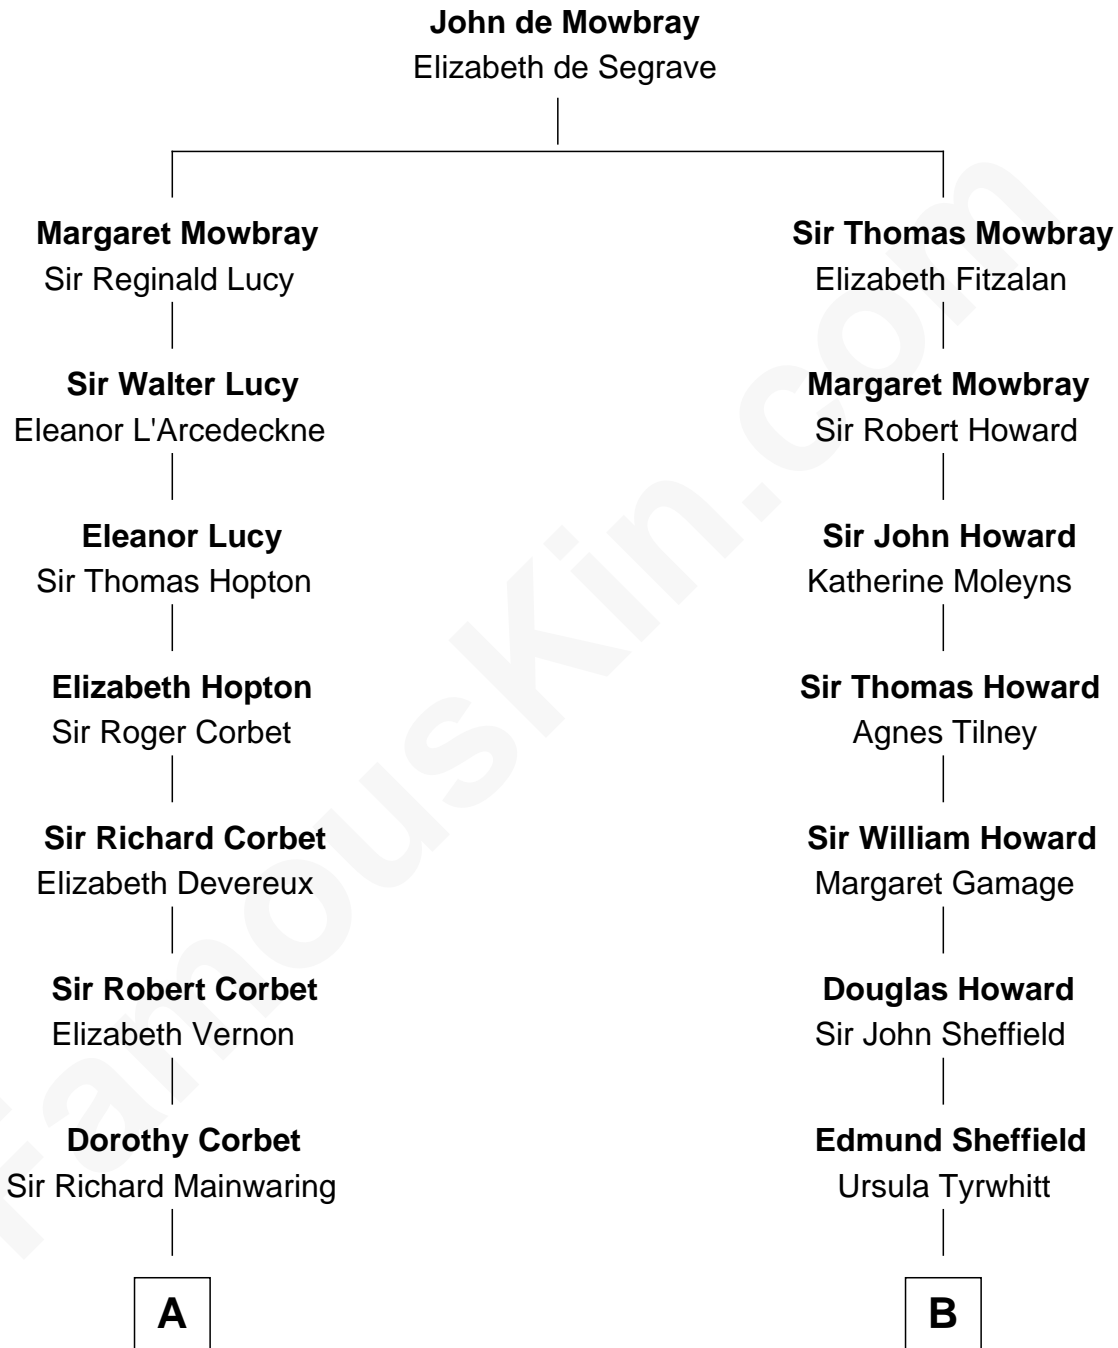

FamousKin.com

Relationship Chart of

Adlai Stevenson III

U.S. Senator from Illinois

18th cousin 3 times removed of

Cara Delevingne

Fashion Model and Movie Actress

C

John Talman Whiting

Mary Sophia Hill

Mary DeGama Whiting

William Borden

John Borden

Ellen Wallace Waller

Ellen Borden

Adlai Ewing Stevenson

Adlai Stevenson III

U.S. Senator from Illinois

D

Pandora Anne Stevens

Charles Hamar Delevingne

Cara Delevingne

Model and Actress