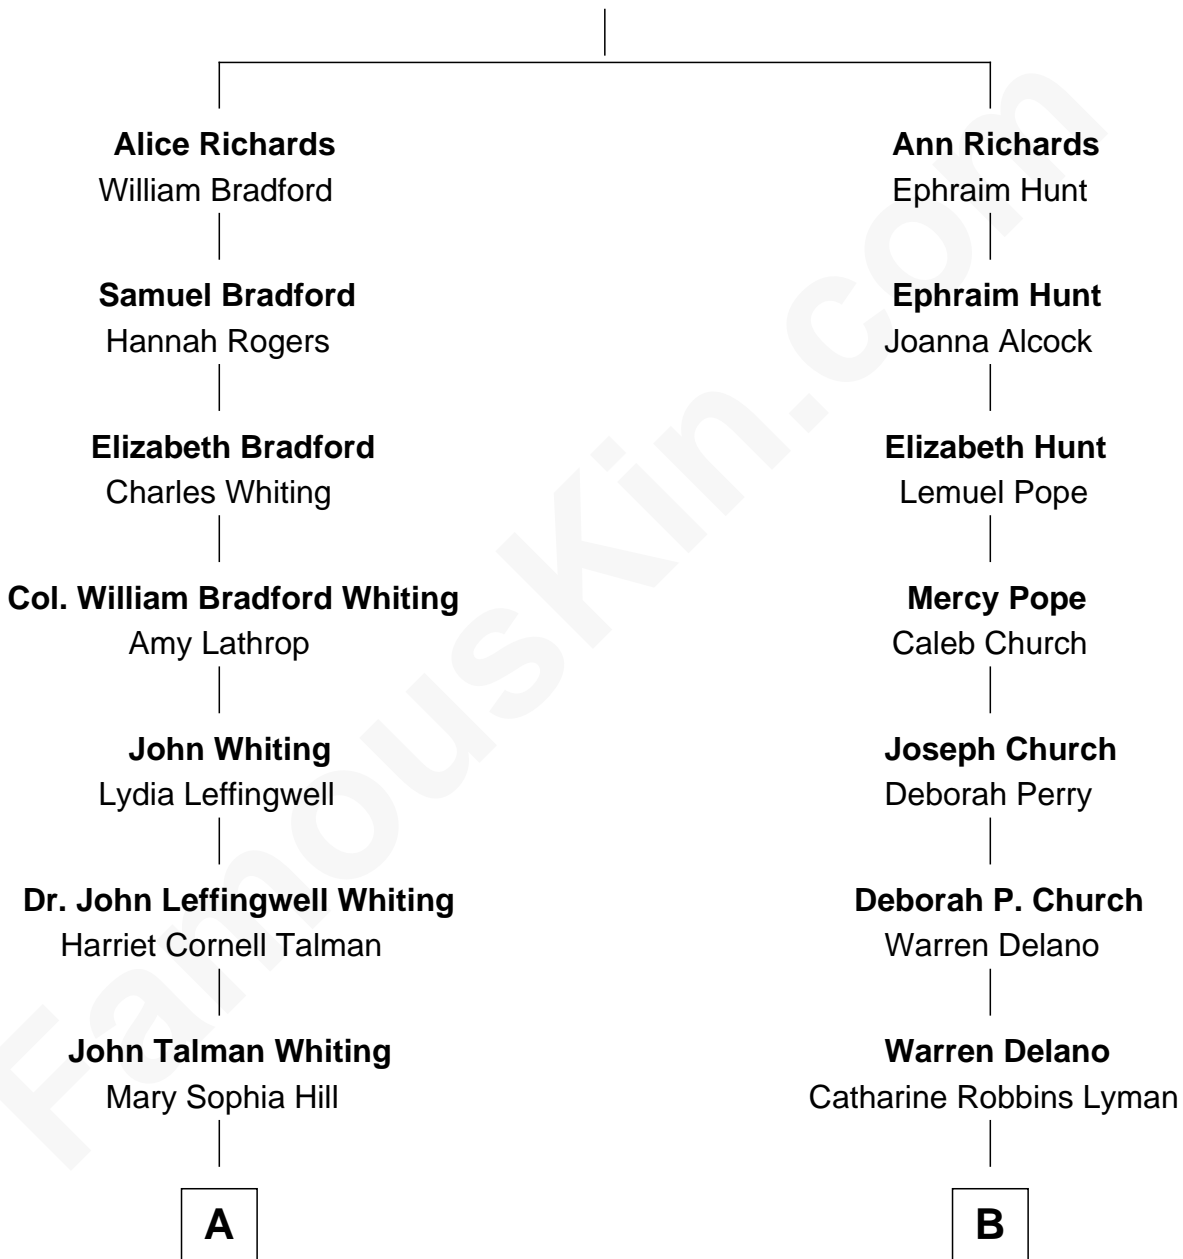

FamousKin.com Relationship Chart of

Adlai Stevenson III

U.S. Senator from Illinois

8th cousin 2 times removed of

Franklin D. Roosevelt

32nd U.S. President

Thomas Richards

Welthian - - - - -

FamousKin.com