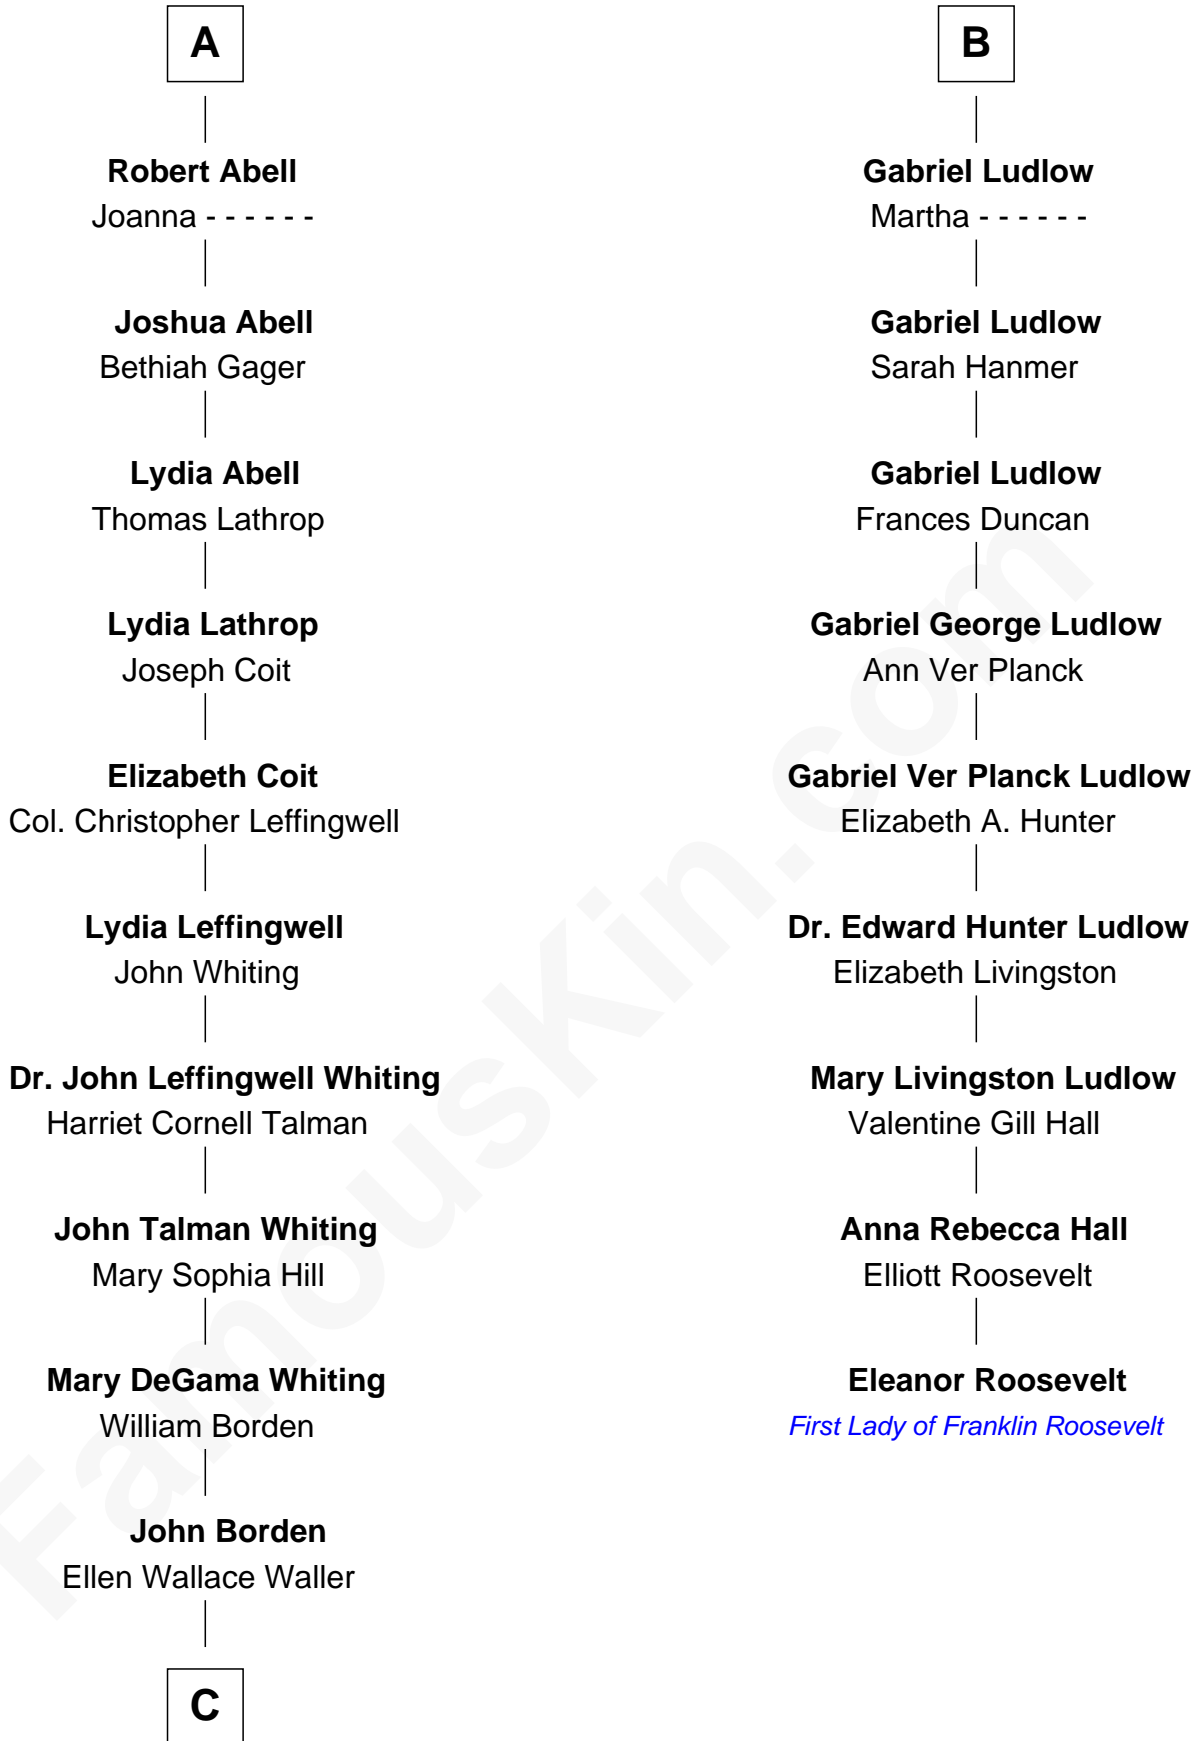

FamousKin.com Relationship Chart of

Adlai Stevenson III

U.S. Senator from Illinois

15th cousin 3 times removed of

Eleanor Roosevelt

First Lady of President Franklin D. Roosevelt

Sir Walter Blount

Sancha de Ayala

Sir George Cotton

Mary Onley

Richard Cotton

Mary Mainwaring

Frances Cotton

George Abell

A

Sir Thomas Blount

George Ludlow

Thomas Ludlow

Jane Pyle

Thomas Ludlow

Jane Bennett

B

C

Ellen Borden