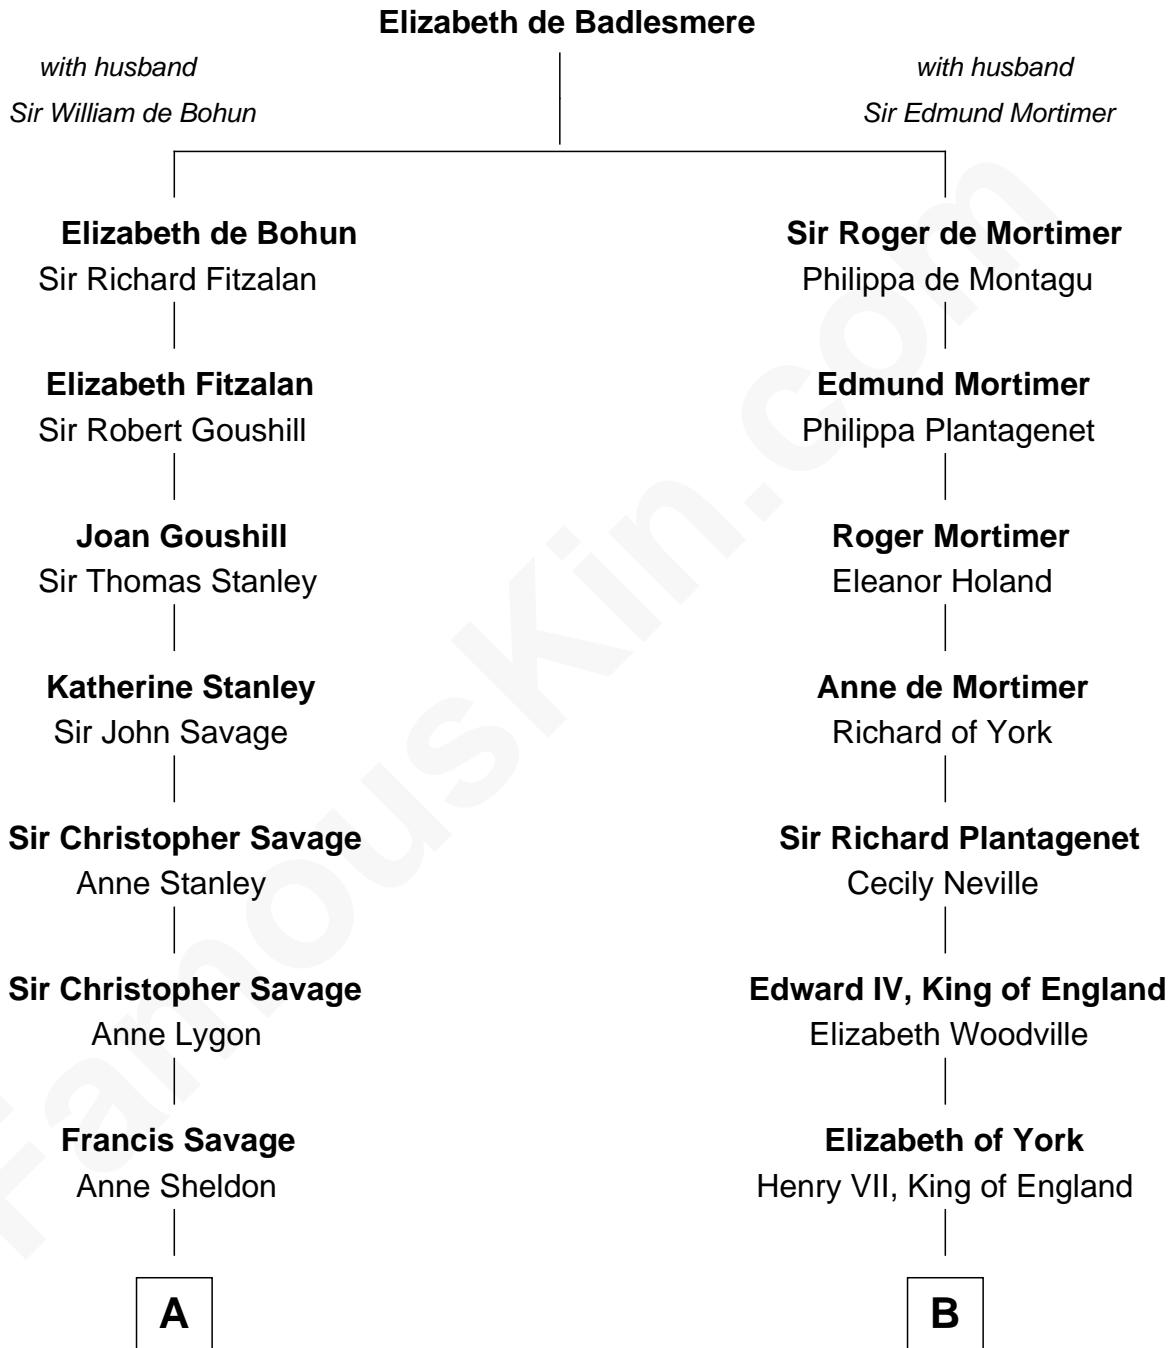

## Relationship Chart of

**Adlai Stevenson III**

*U.S. Senator from Illinois*

19th cousin 2 times removed of

**Eleanor Roosevelt**

*First Lady of President Franklin D. Roosevelt*

**C**

**Lewis Green Stevenson**

Helen Louise Davis

**Adlai Ewing Stevenson**

Ellen Borden

**Adlai Stevenson III**

*U.S. Senator from Illinois*

**D**

**Gabriel Ver Planck Ludlow**

Elizabeth A. Hunter

**Dr. Edward Hunter Ludlow**

Elizabeth Livingston

**Mary Livingston Ludlow**

Valentine Gill Hall

**Anna Rebecca Hall**

Elliott Roosevelt

**Eleanor Roosevelt**

*First Lady of Franklin Roosevelt*