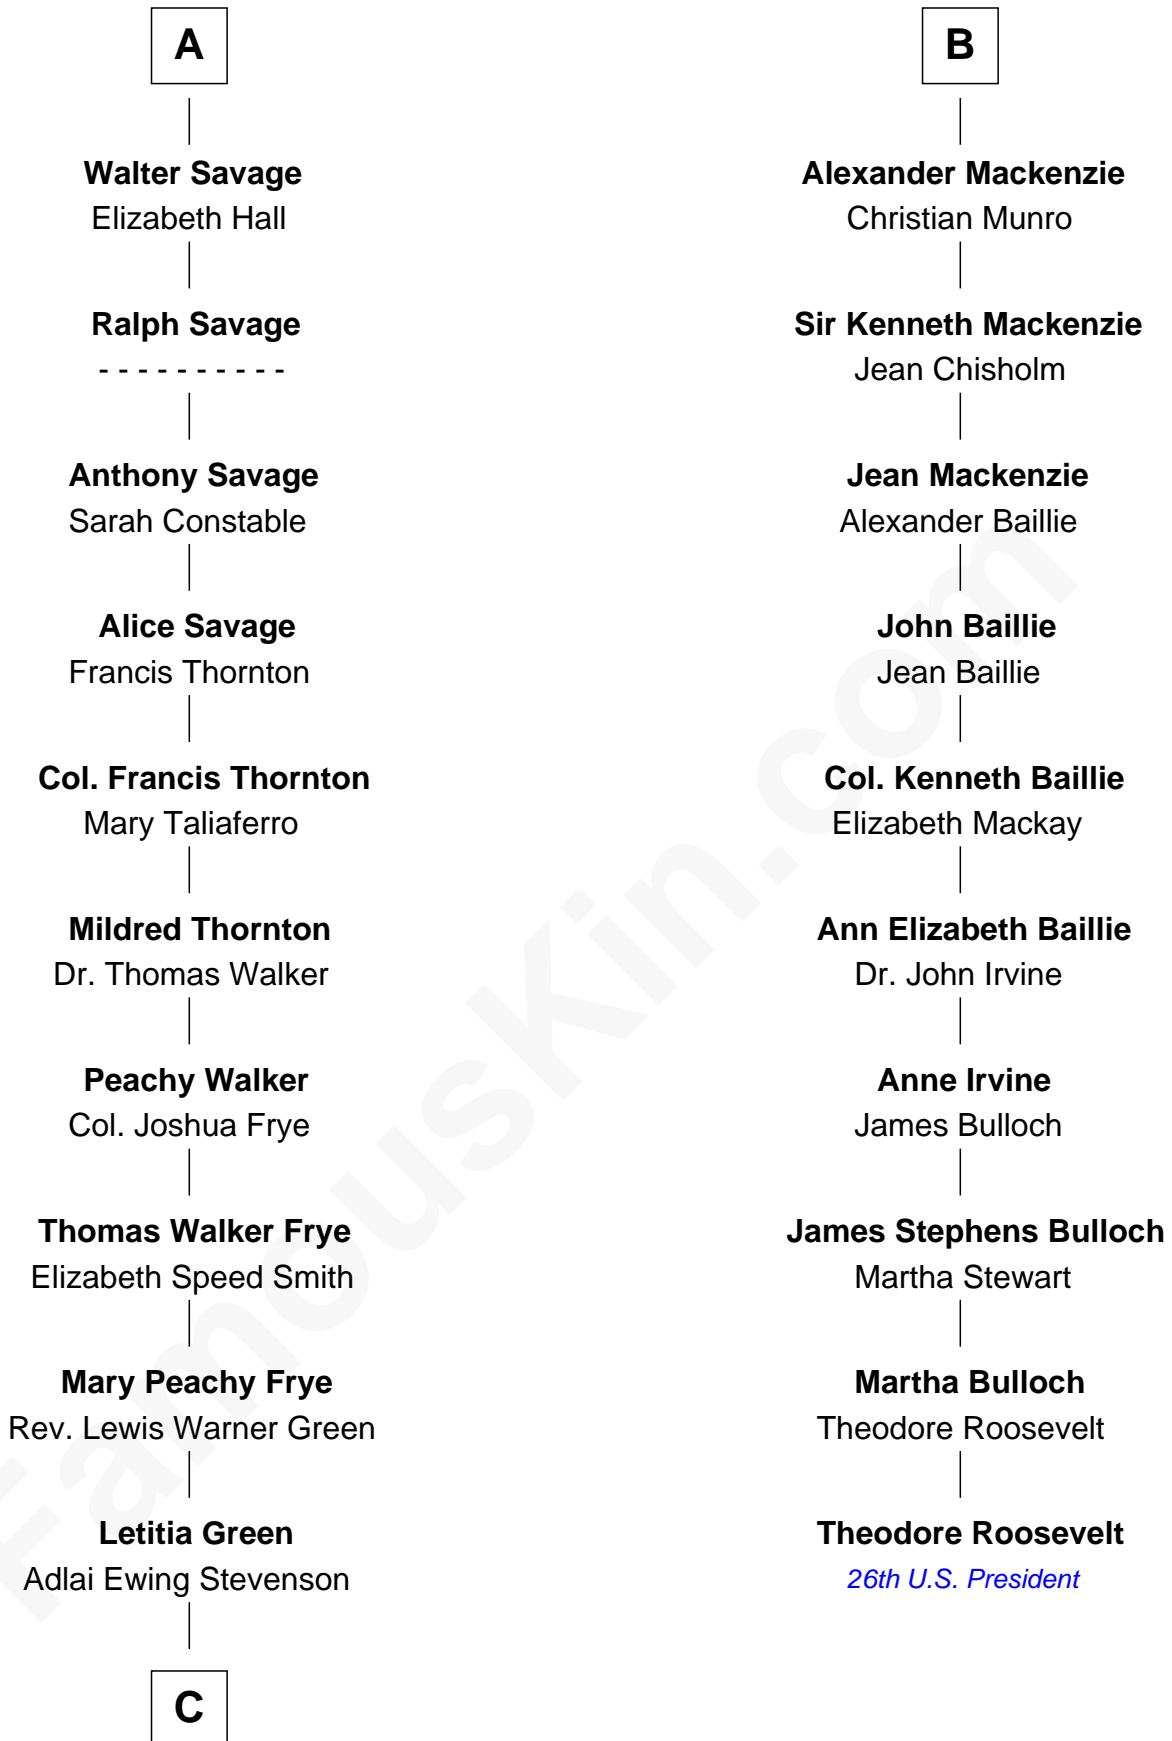

FamousKin.com
Relationship Chart of
Adlai Stevenson III
U.S. Senator from Illinois

16th cousin 3 times removed of
Theodore Roosevelt
26th U.S. President

C

—
Lewis Green Stevenson

Helen Louise Davis

—
Adlai Ewing Stevenson

Ellen Borden

—
Adlai Stevenson III

U.S. Senator from Illinois

FamousKin.com