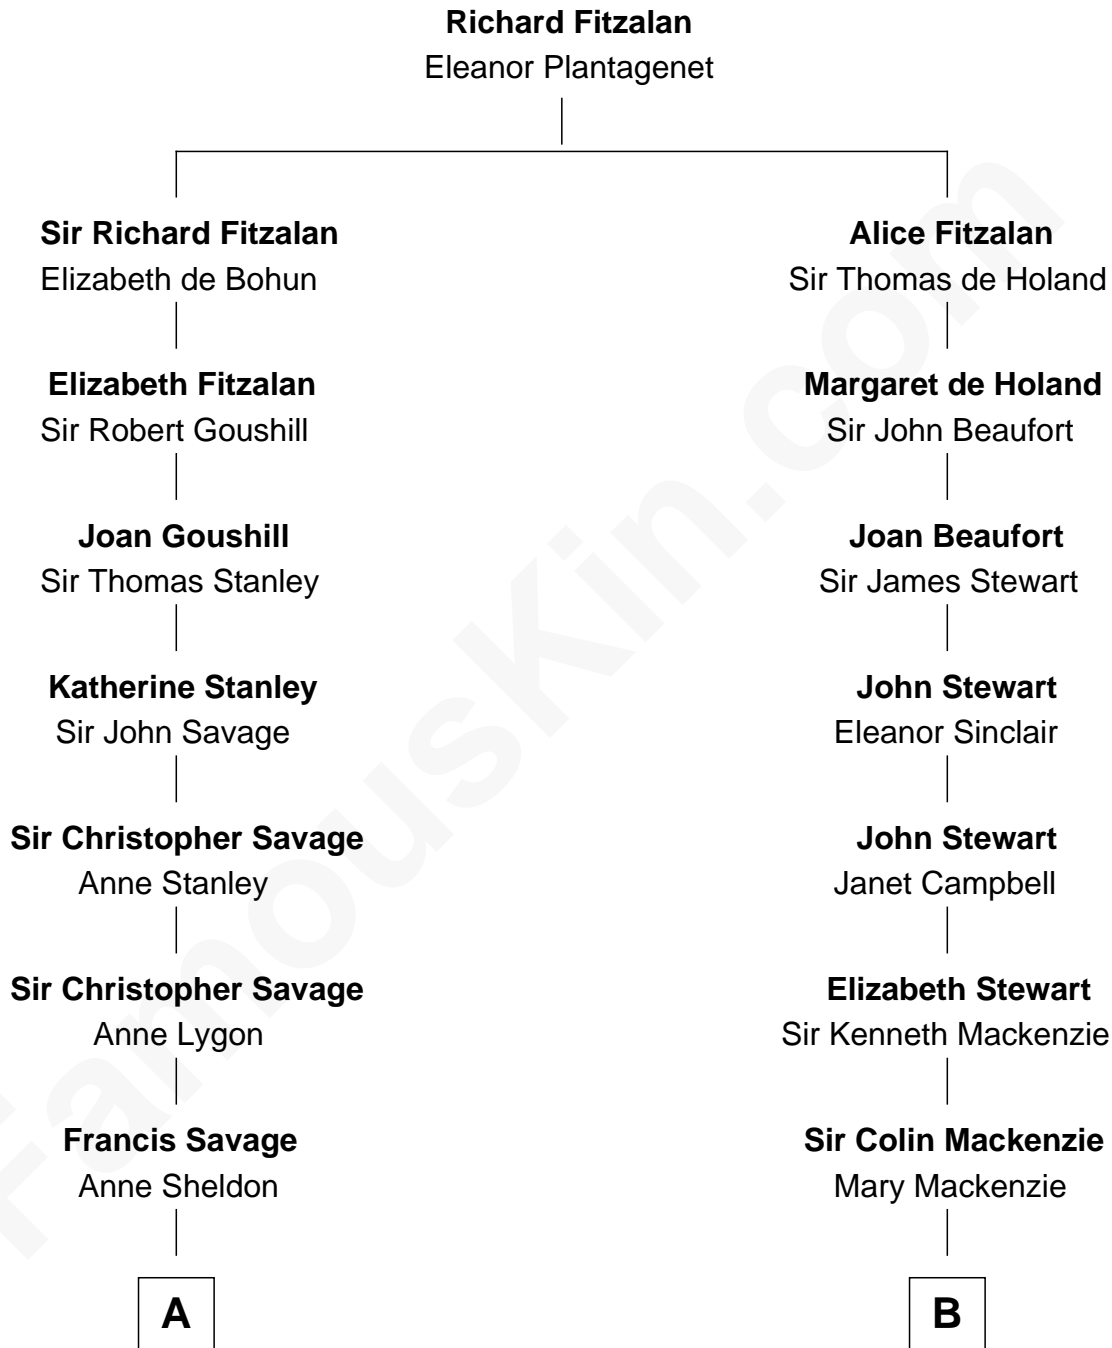

FamousKin.com
Relationship Chart of
Adlai Stevenson III
U.S. Senator from Illinois

16th cousin 3 times removed of
Theodore Roosevelt
26th U.S. President

C

—
Lewis Green Stevenson

Helen Louise Davis

—
Adlai Ewing Stevenson

Ellen Borden

—
Adlai Stevenson III

U.S. Senator from Illinois

FamousKin.com