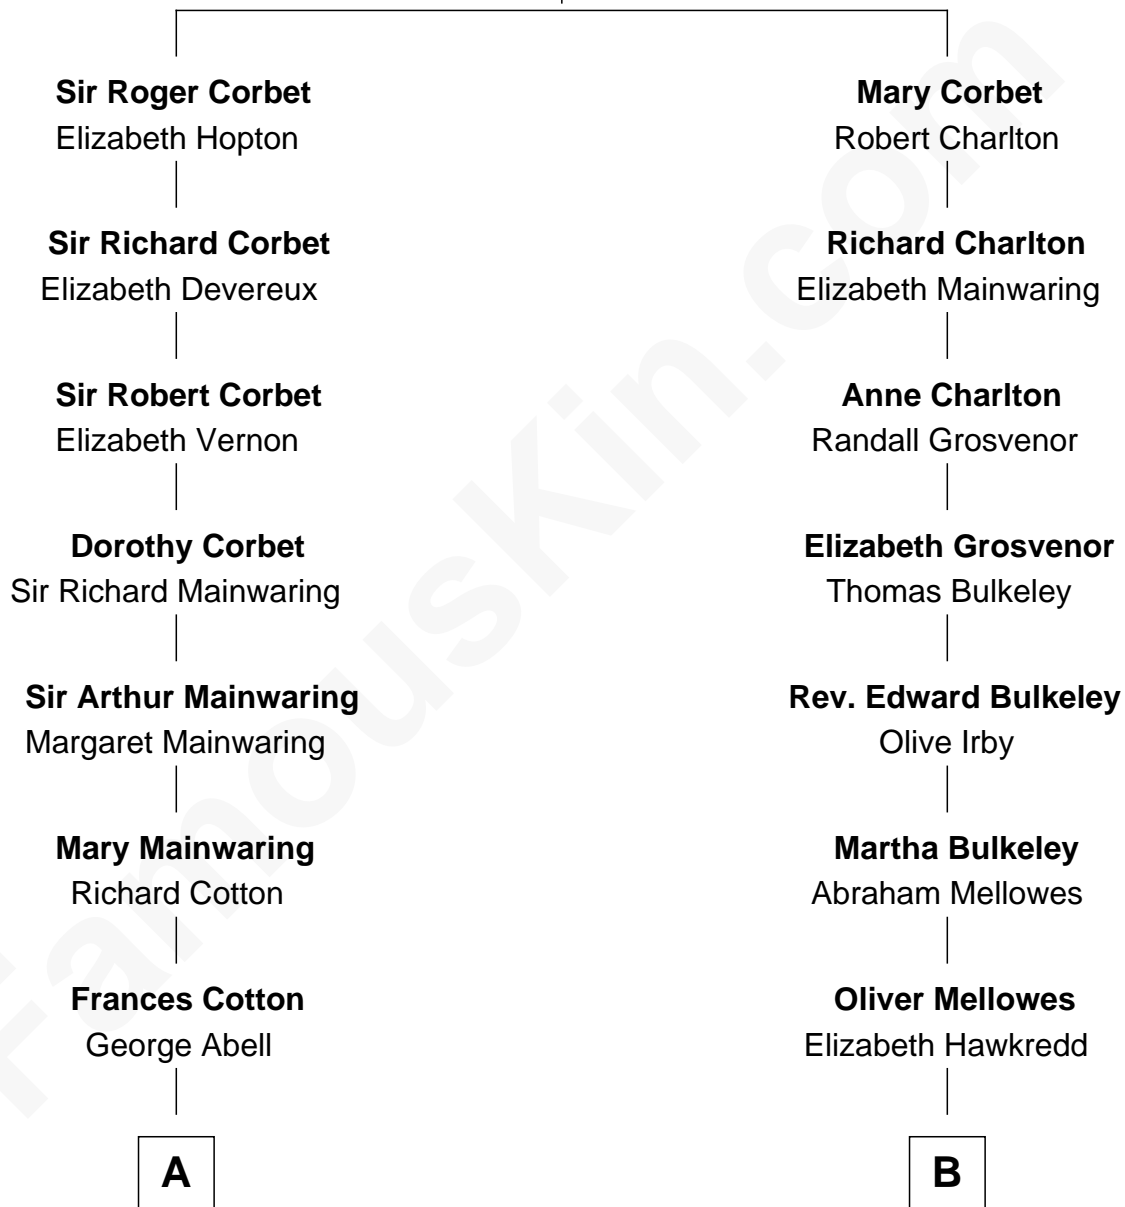

FamousKin.com Relationship Chart of

Adlai Stevenson III

U.S. Senator from Illinois

15th cousin 3 times removed of

Alice (Lee) Roosevelt

First Wife of President Theodore Roosevelt

Sir Robert Corbet

Margaret - - - - -

C

—
Ellen Borden

Adlai Ewing Stevenson

—
Adlai Stevenson III

U.S. Senator from Illinois

FamousKin.com