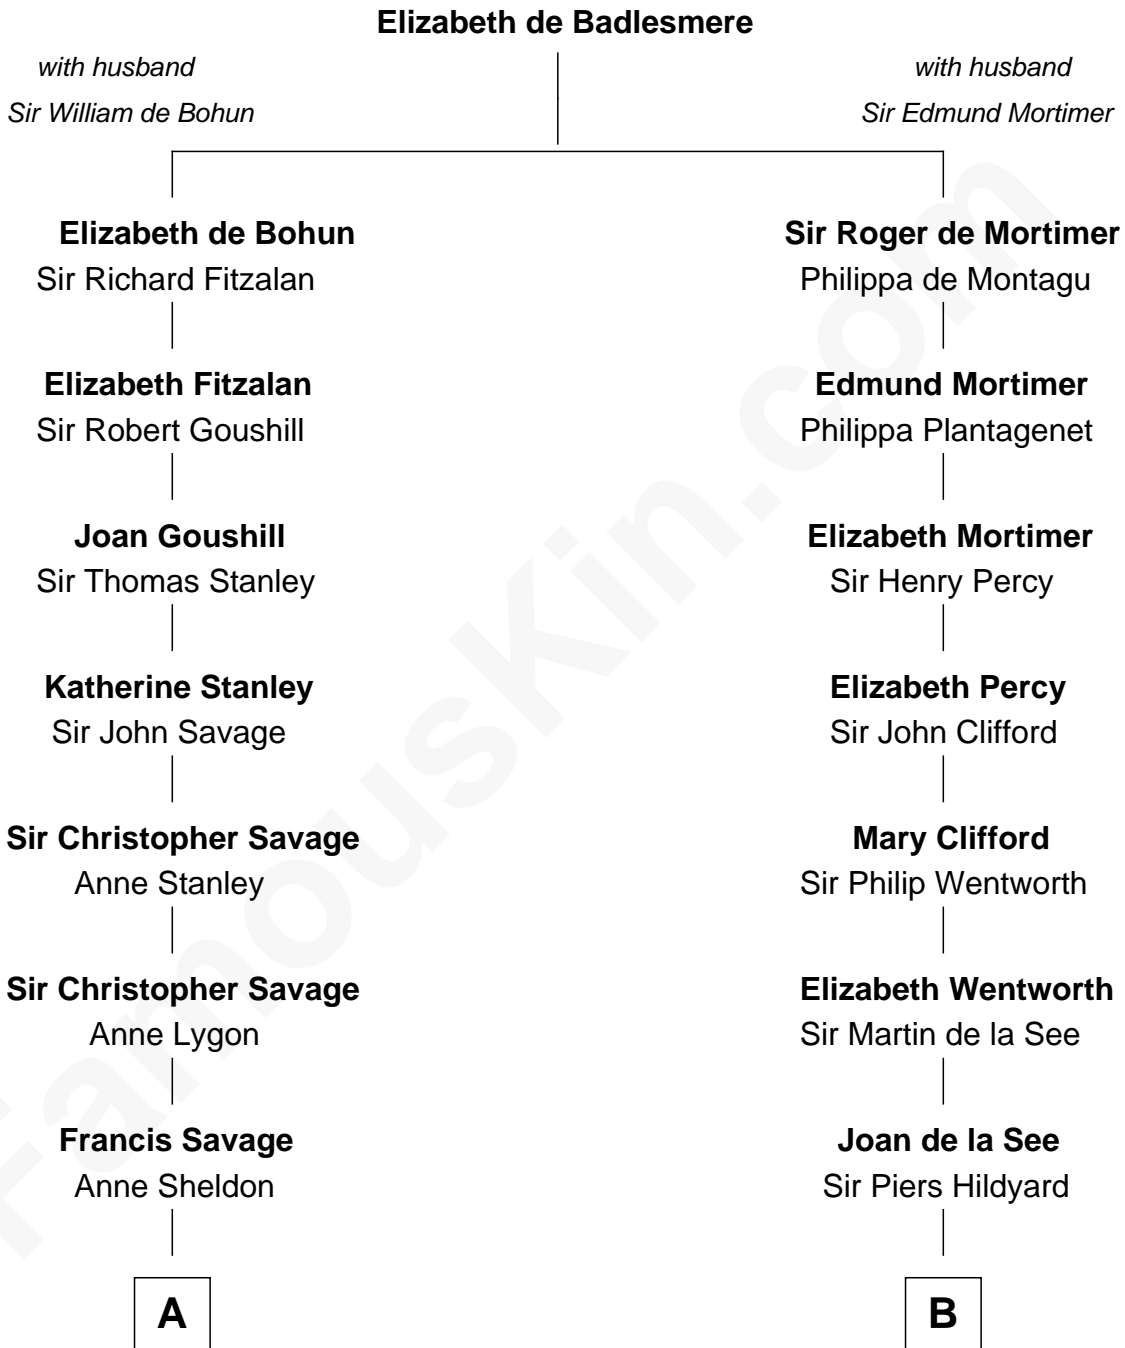

FamousKin.com Relationship Chart of

Adlai Stevenson III

U.S. Senator from Illinois

19th cousin 1 time removed of

Alice (Lee) Roosevelt

First Wife of President Theodore Roosevelt

C

Lewis Green Stevenson

Helen Louise Davis

Adlai Ewing Stevenson

Ellen Borden

Adlai Stevenson III

U.S. Senator from Illinois

D

Mary Ann Cabot

Nathaniel Cabot Lee