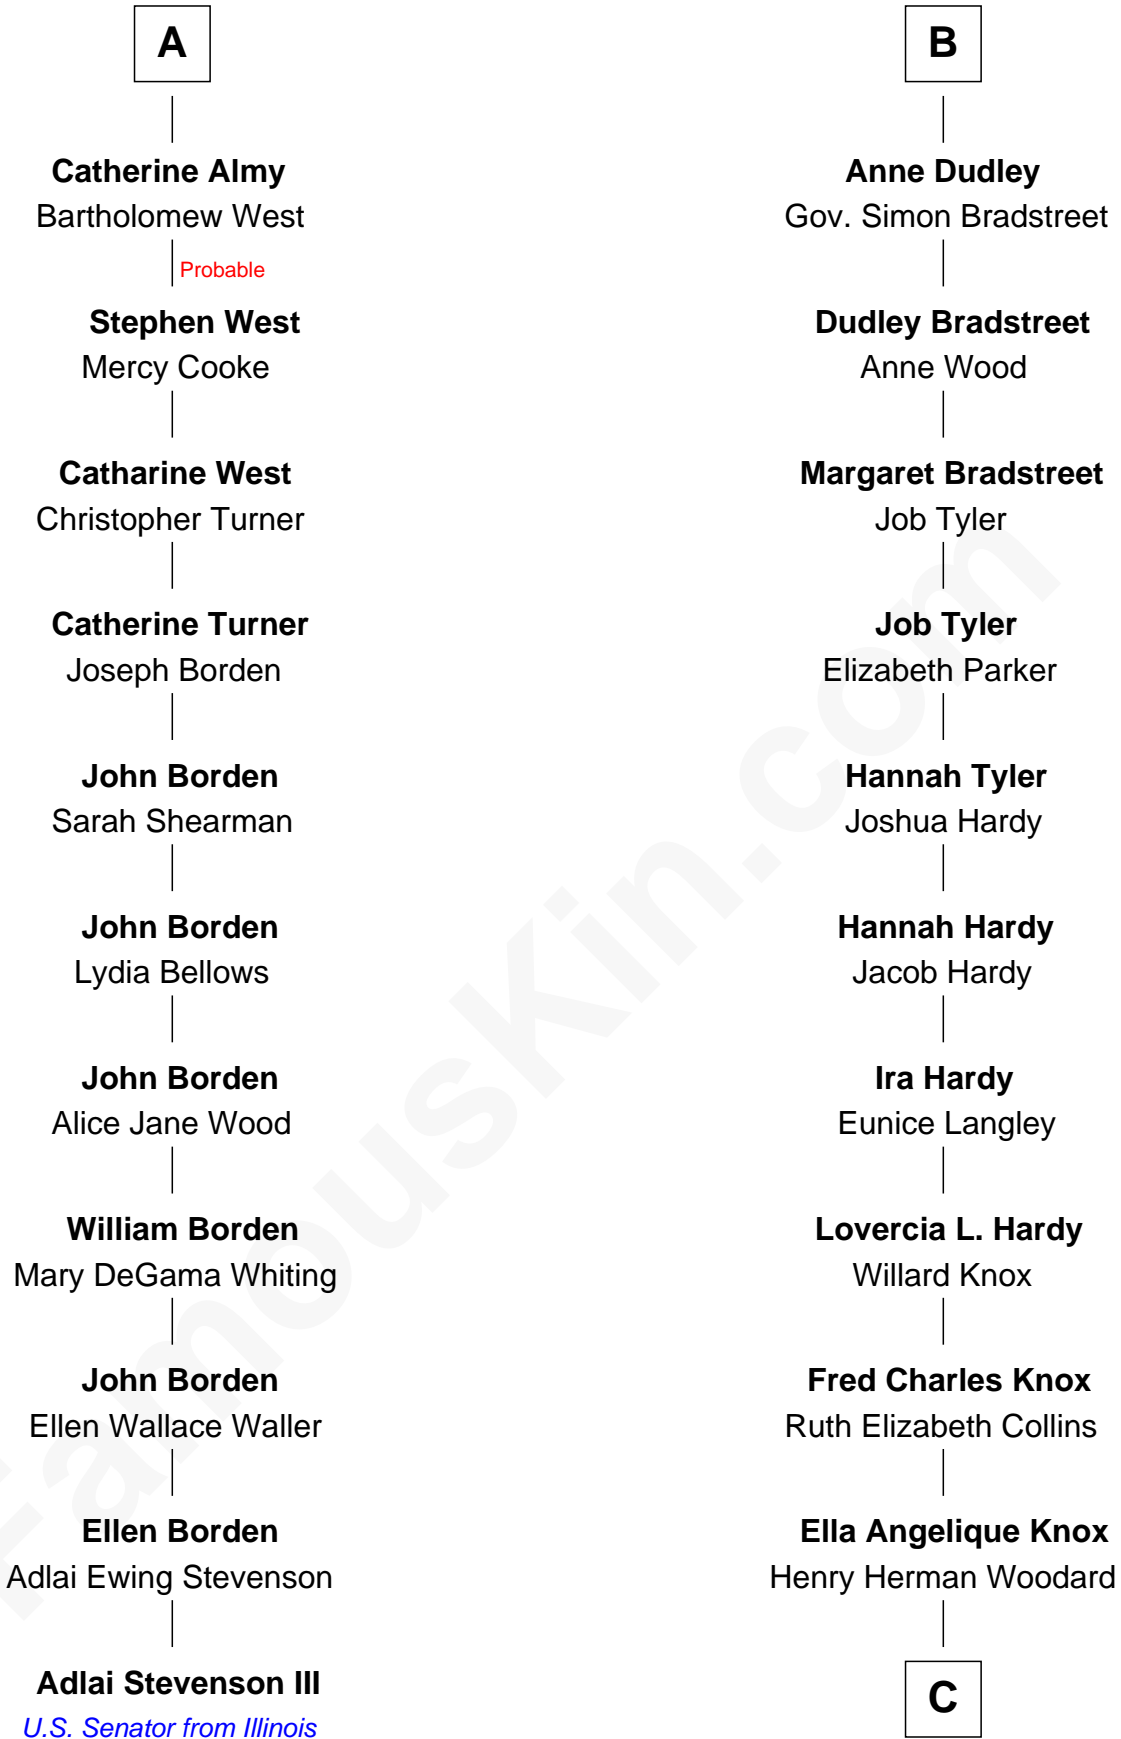

# FamousKin.com Relationship Chart of

**Adlai Stevenson III**

*U.S. Senator from Illinois*

17th cousin 1 time removed of

**James Taylor**

*Singer-Songwriter*

**Richard Woodville**

Joan Bedlisgate

C

Gertrude Arline Woodard

Dr. Isaac Montrose Taylor

James Taylor

*Singer-Songwriter*

FamousKin.com