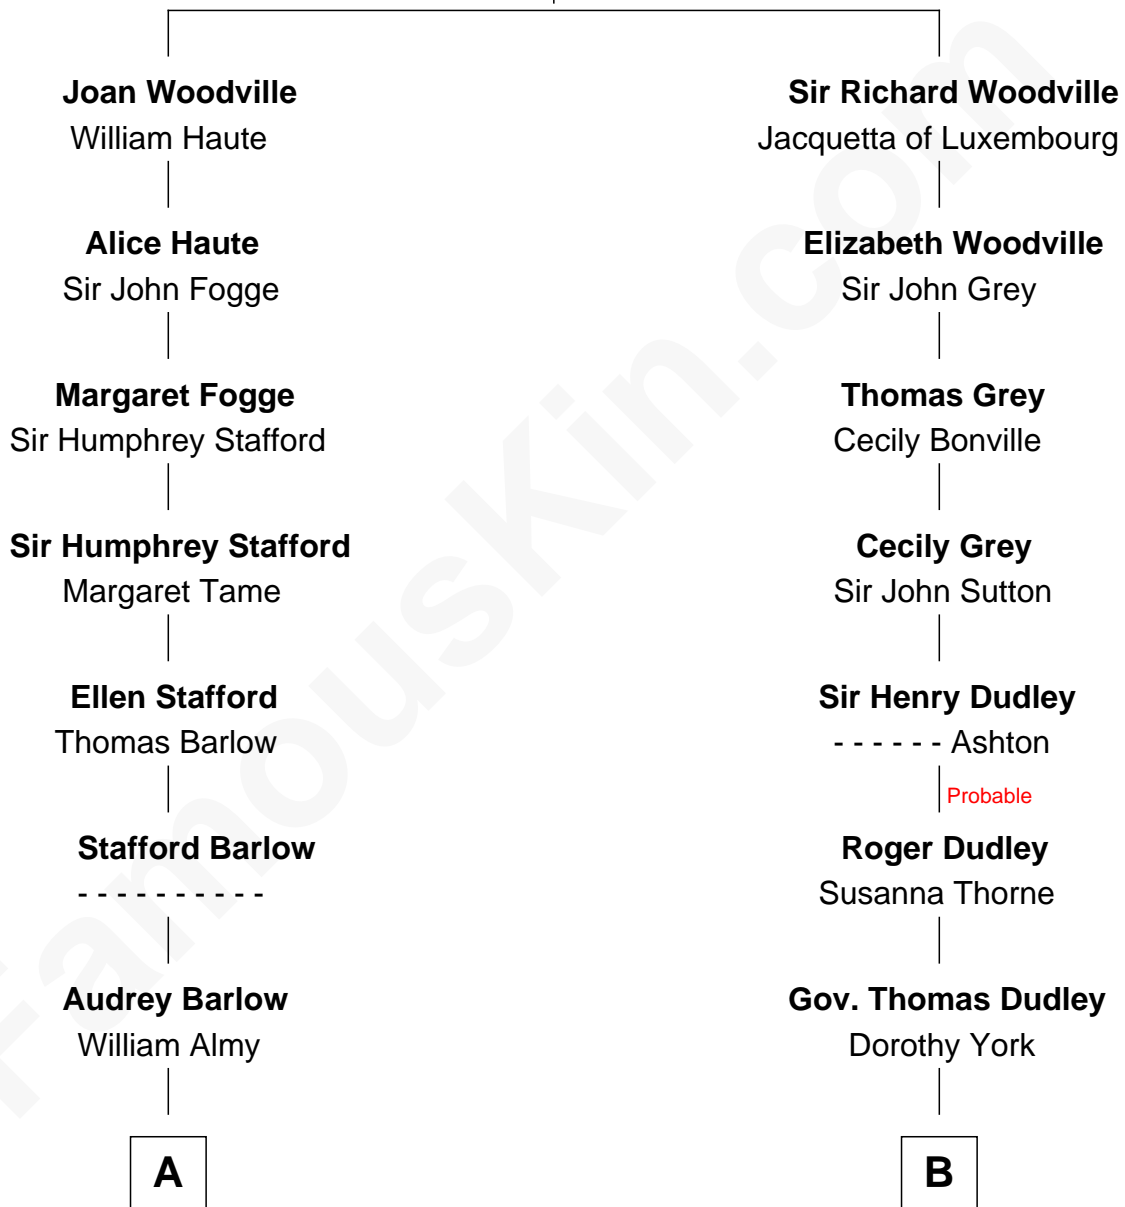

# FamousKin.com Relationship Chart of

**Adlai Stevenson III**

*U.S. Senator from Illinois*

17th cousin 1 time removed of

**James Taylor**

*Singer-Songwriter*

**Richard Woodville**

Joan Bedlisgate

C

Gertrude Arline Woodard

Dr. Isaac Montrose Taylor

James Taylor

*Singer-Songwriter*

FamousKin.com