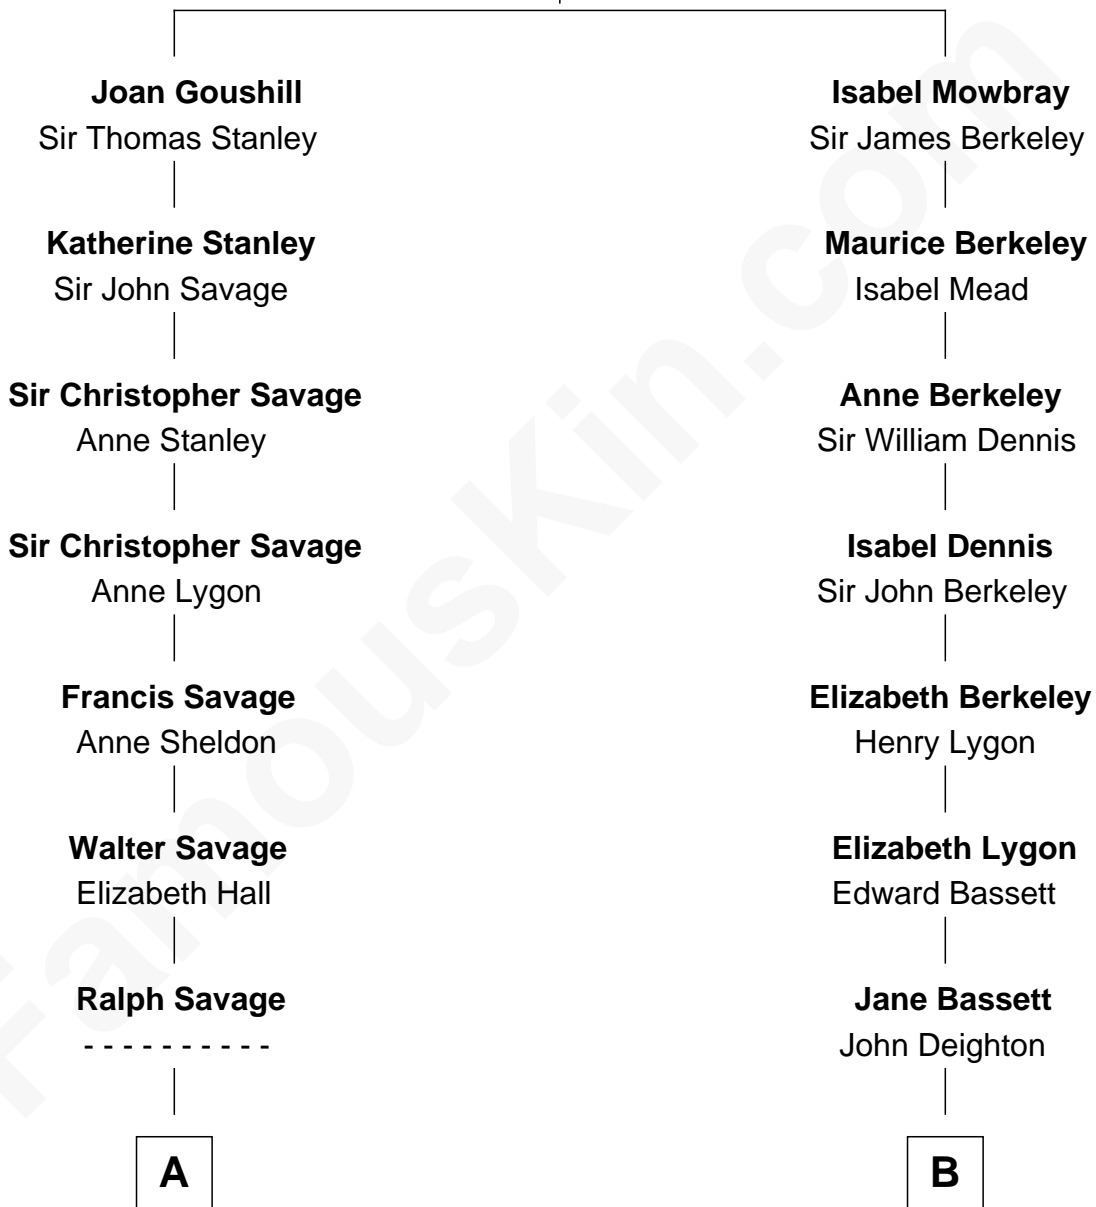

FamousKin.com Relationship Chart of

Adlai Stevenson III

U.S. Senator from Illinois

17th cousin 1 time removed of

James Taylor

Singer-Songwriter

Elizabeth Fitzalan

with husband
Sir Robert Goushill

with husband
Sir Thomas Mowbray

C

Dr. Isaac Montrose Taylor

Gertrude Arline Woodard

James Taylor

Singer-Songwriter

FamousKin.com