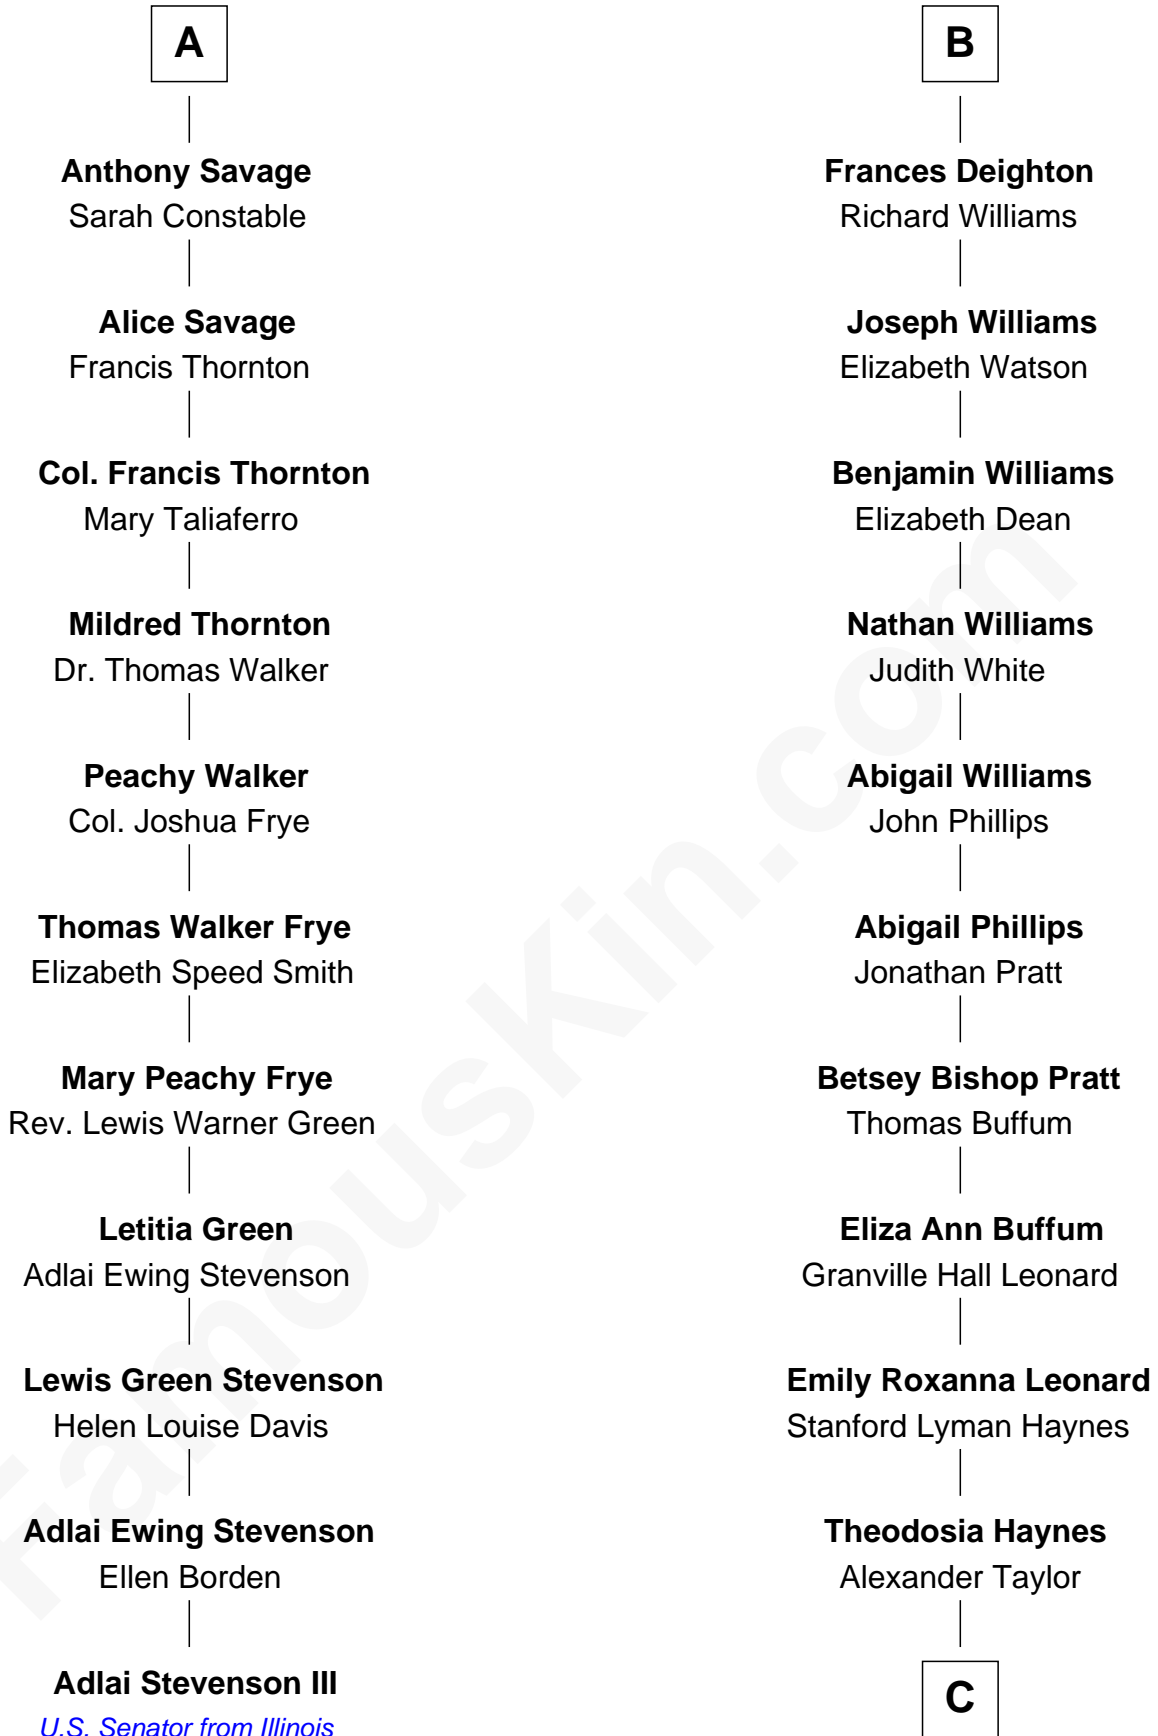

FamousKin.com Relationship Chart of

Adlai Stevenson III

U.S. Senator from Illinois

17th cousin 1 time removed of

James Taylor

Singer-Songwriter

Elizabeth Fitzalan

with husband
Sir Robert Goushill

with husband
Sir Thomas Mowbray

C

Dr. Isaac Montrose Taylor

Gertrude Arline Woodard

James Taylor

Singer-Songwriter

FamousKin.com