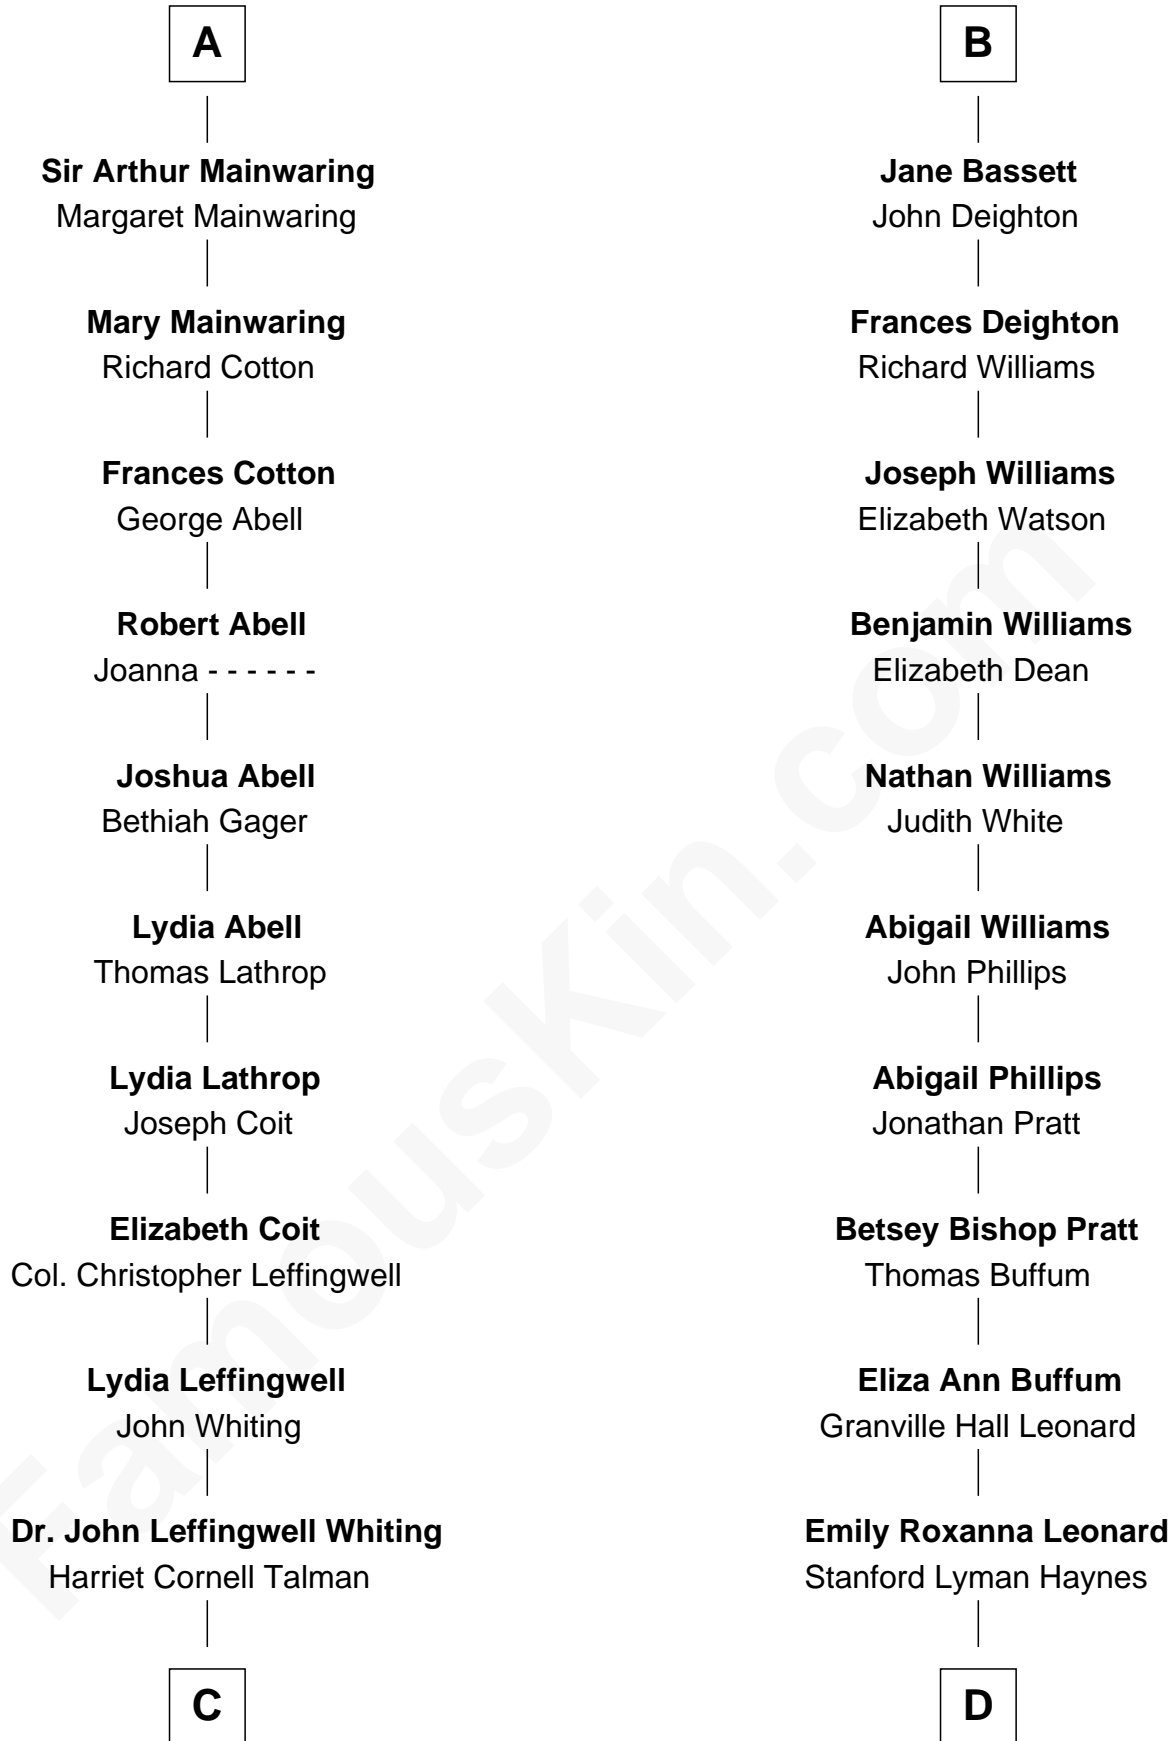

## Relationship Chart of

**Adlai Stevenson III**

*U.S. Senator from Illinois*

19th cousin 2 times removed of

**James Taylor**

*Singer-Songwriter*

**John de Mowbray**  
Elizabeth de Segrave

**C**

**John Talman Whiting**

Mary Sophia Hill

**Mary DeGama Whiting**

William Borden

**John Borden**

Ellen Wallace Waller

**Ellen Borden**

Adlai Ewing Stevenson

**Adlai Stevenson III**

*U.S. Senator from Illinois*

**D**

**Theodosia Haynes**

Alexander Taylor

**Dr. Isaac Montrose Taylor**

Gertrude Arline Woodard

**James Taylor**