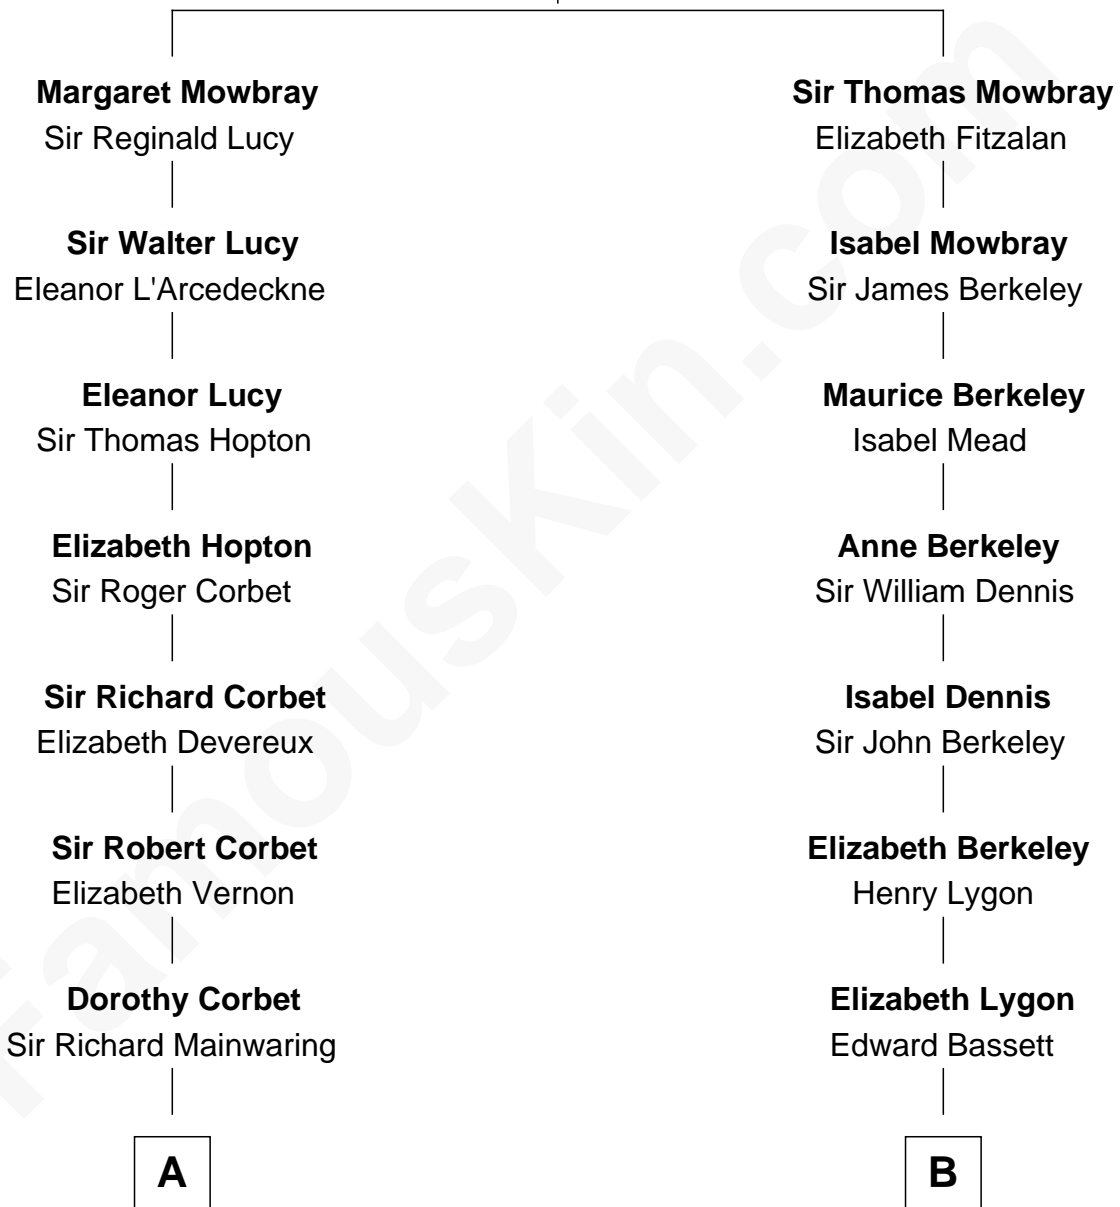

## Relationship Chart of

**Adlai Stevenson III**

*U.S. Senator from Illinois*

19th cousin 2 times removed of

**James Taylor**

*Singer-Songwriter*

**John de Mowbray**  
Elizabeth de Segrave

**C**

**John Talman Whiting**

Mary Sophia Hill

**Mary DeGama Whiting**

William Borden

**John Borden**

Ellen Wallace Waller

**Ellen Borden**

Adlai Ewing Stevenson

**Adlai Stevenson III**

*U.S. Senator from Illinois*

**D**

**Theodosia Haynes**

Alexander Taylor

**Dr. Isaac Montrose Taylor**

Gertrude Arline Woodard

**James Taylor**