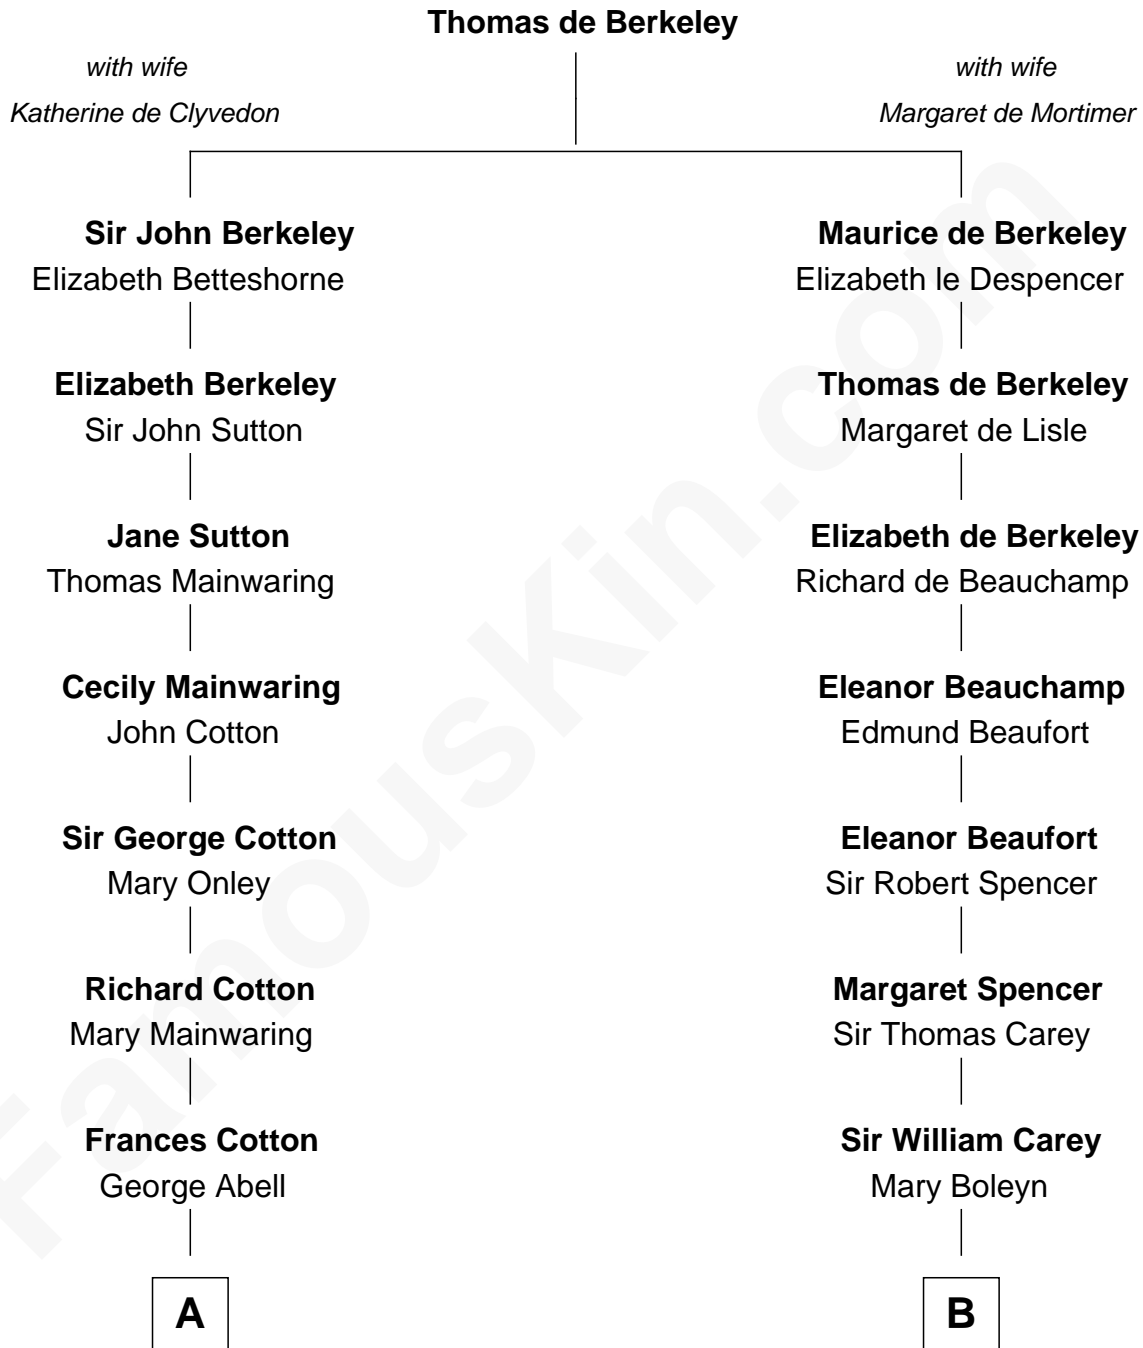

FamousKin.com
Relationship Chart of
Adlai Stevenson III
U.S. Senator from Illinois

18th cousin 2 times removed of

Cokie Roberts
Author and TV Journalist

C

Ellen Borden
Adlai Ewing Stevenson

Adlai Stevenson III
U.S. Senator from Illinois