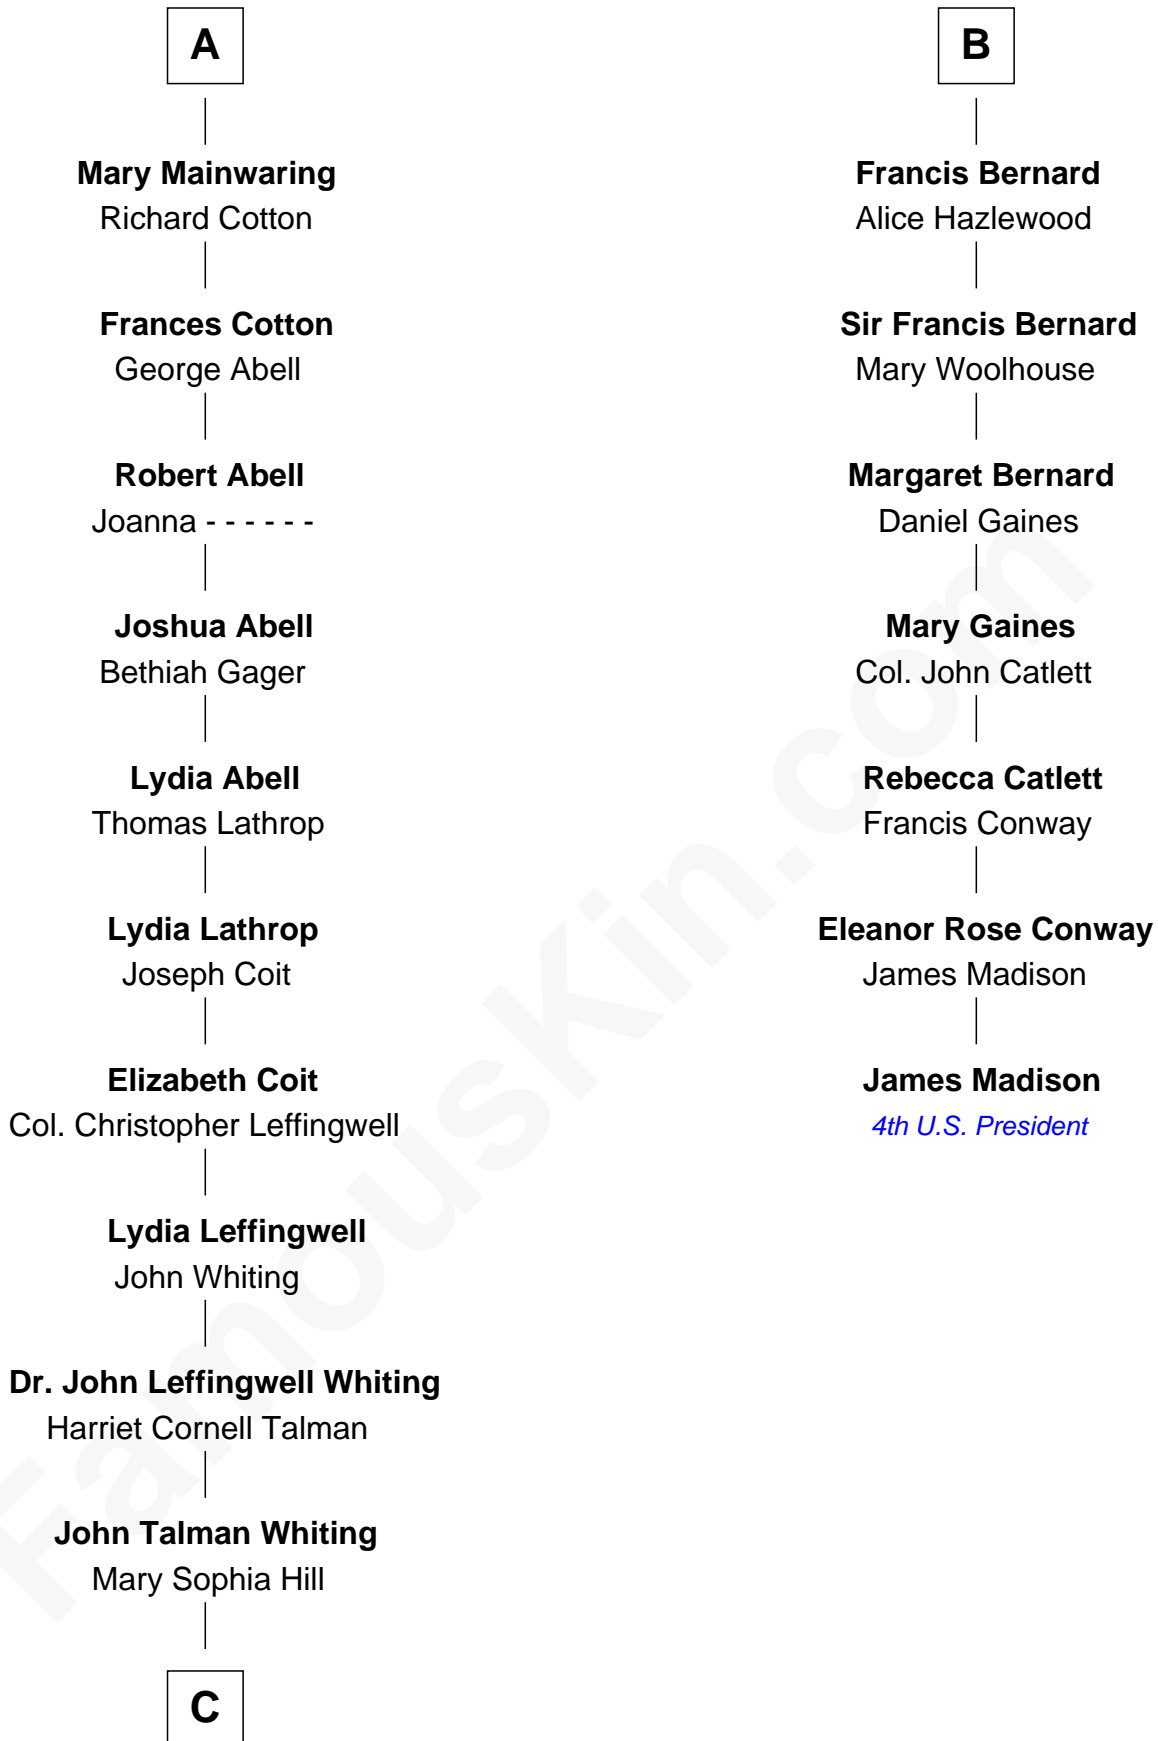

# FamousKin.com Relationship Chart of

**Adlai Stevenson III**

*U.S. Senator from Illinois*

13th cousin 7 times removed of

**James Madison**

*4th U.S. President*

**Sir Thomas de Beauchamp**

Katherine de Mortimer

**Sir William Beauchamp**

Joan Fitzalan

**Joan Beauchamp**

James Butler

**Elizabeth Butler**

John Talbot

**Ann Talbot**

Sir Henry Vernon

Sir Hugh de Stafford

**Margaret de Stafford**

Sir Ralph Neville

**Margaret de Neville**

Sir Richard Scrope

**Sir Henry le Scrope**

Elizabeth le Scrope

**Margaret Scrope**

John Bernard

**John Bernard**

Margaret Daundelyn

**John Bernard**

Cecily Muscote

**B**

**C**

—  
**Mary DeGama Whiting**