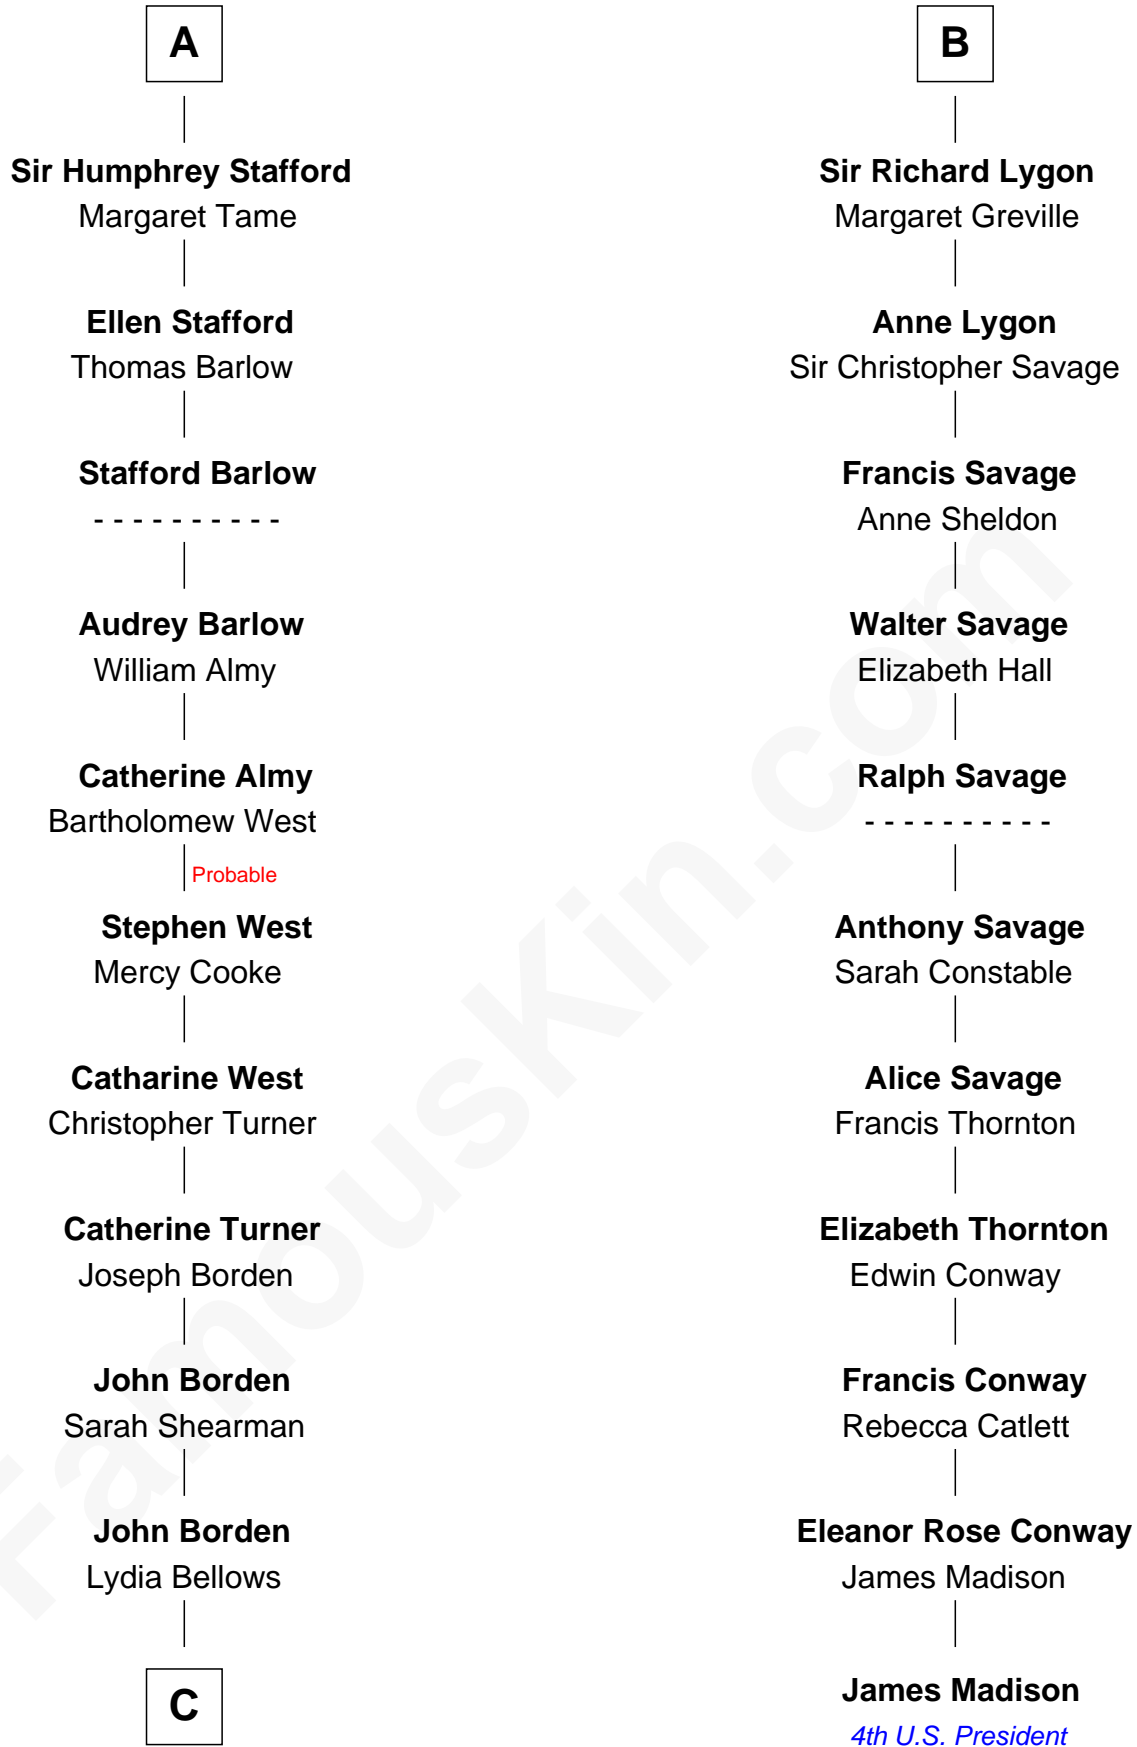

FamousKin.com
Relationship Chart of
Adlai Stevenson III
U.S. Senator from Illinois

17th cousin 4 times removed of

James Madison
4th U.S. President

Sir John de St. Philibert
 Ada de Botetourte

Maud de St. Philibert
 Sir Warin Trussell

Maud Trussell
 Sir John de Hastang

Maud de Hastang
 Ralph Stafford

Sir Humphrey Stafford
 Elizabeth Burdet

Sir Humphrey Stafford
 Eleanor Aylesbury

Humphrey Stafford
 Katherine Fray

Sir Humphrey Stafford
 Margaret Fogge

A

Maud de St. Philibert
 Sir Warin Trussell

Maud Trussell
 Sir John de Hastang

Maud de Hastang
 Ralph Stafford

Sir Humphrey Stafford
 Elizabeth Burdet

Sir Humphrey Stafford
 Eleanor Aylesbury

Elizabeth Stafford
 Sir Richard de Beauchamp

Anne de Beauchamp
 Sir Richard Lygon

B

C

John Borden

Alice Jane Wood

William Borden

Mary DeGama Whiting

John Borden