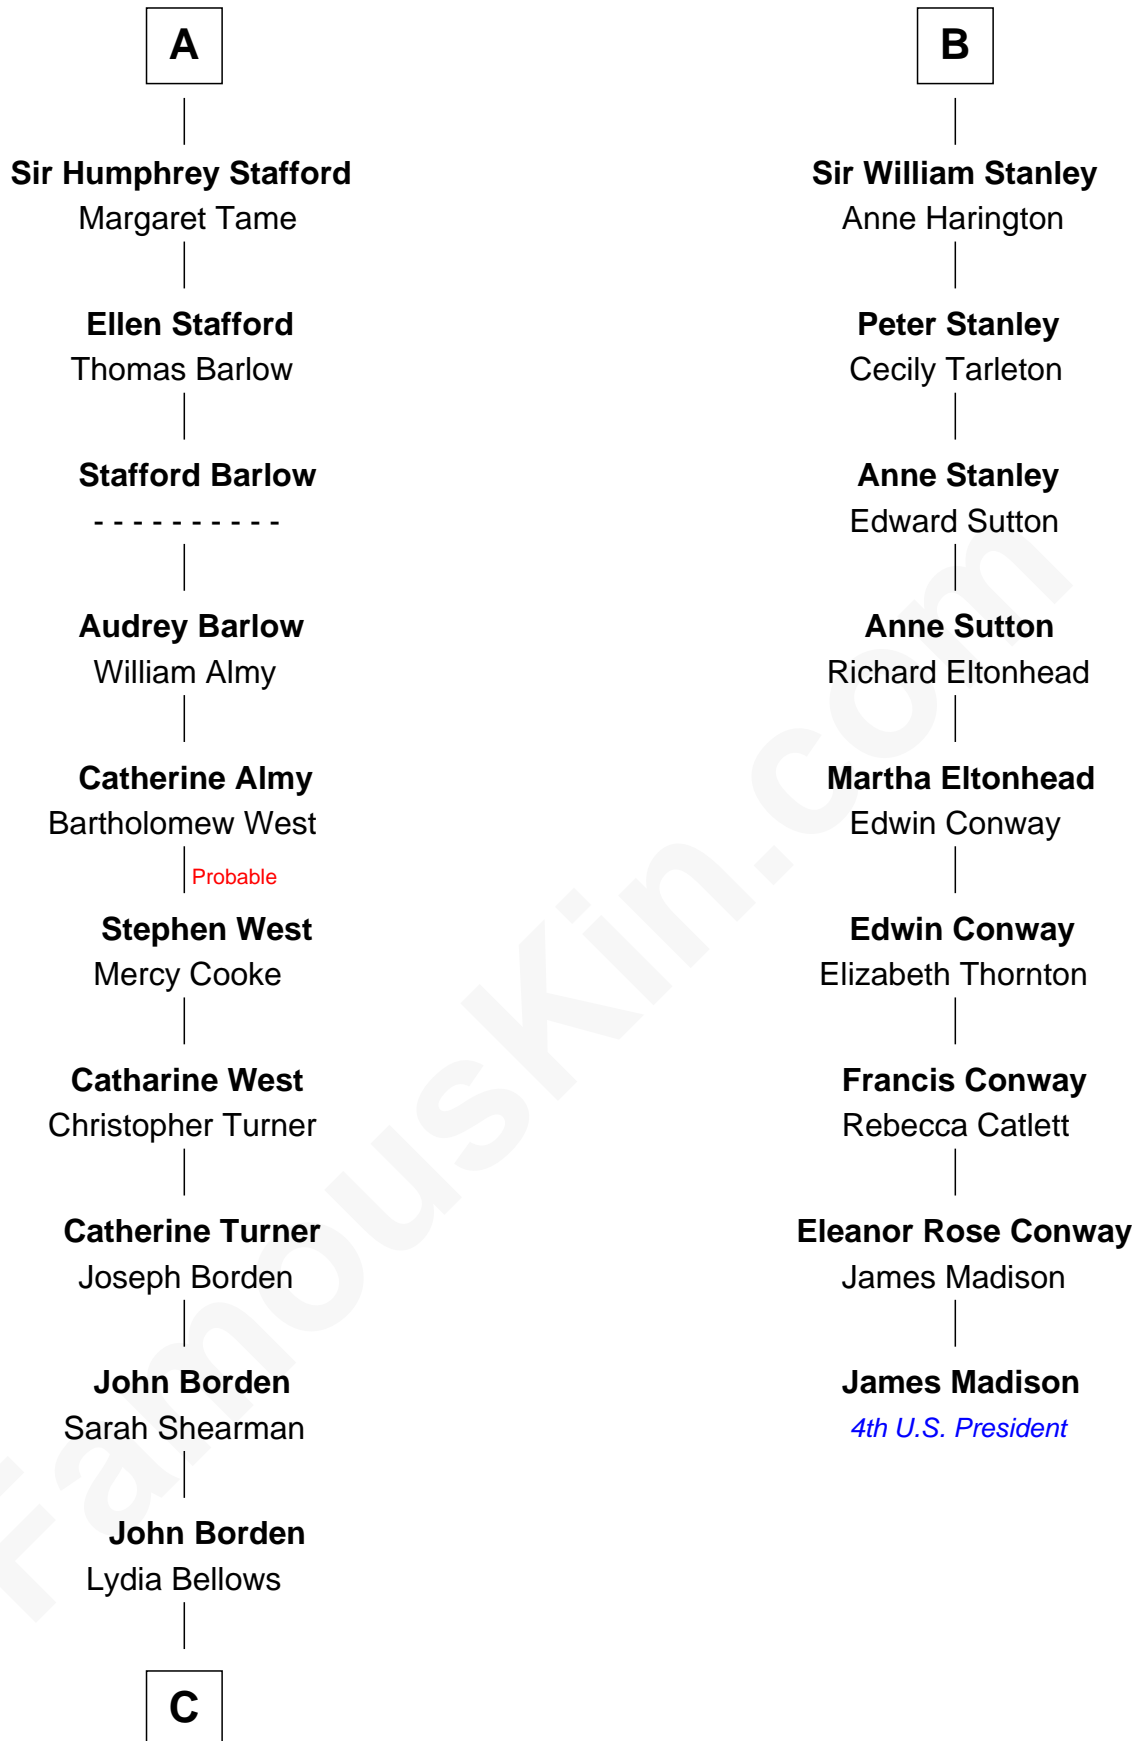

**FamousKin.com**  
**Relationship Chart of**  
**Adlai Stevenson III**  
*U.S. Senator from Illinois*

15th cousin 6 times removed of

**James Madison**  
*4th U.S. President*

**Sir John de Hastang**  
 Eve - - - - -

**Katherine de Hastang**  
 Ralph de Stafford

**Margaret Stafford**  
 Sir John Stafford

**Ralph Stafford**  
 Maud de Hastang

**Sir Humphrey Stafford**  
 Elizabeth Burdet

**Sir Humphrey Stafford**  
 Eleanor Aylesbury

**Humphrey Stafford**  
 Katherine Fray

**Sir Humphrey Stafford**  
 Margaret Fogge

**A**

**Katherine de Hastang**  
 Ralph de Stafford

**Jane de Stafford**  
 Sir Nicholas Beke

**Elizabeth de Beke**  
 Sir Robert de Swinnerton

**Maud de Swinnerton**  
 Sir John Savage

**Mary Savage**  
 William Stanley

**William Stanley**  
 Alice Hoghton

**Sir William Stanley**  
 Agnes Grosvenor

**B**

**C**

—  
**John Borden**  
Alice Jane Wood