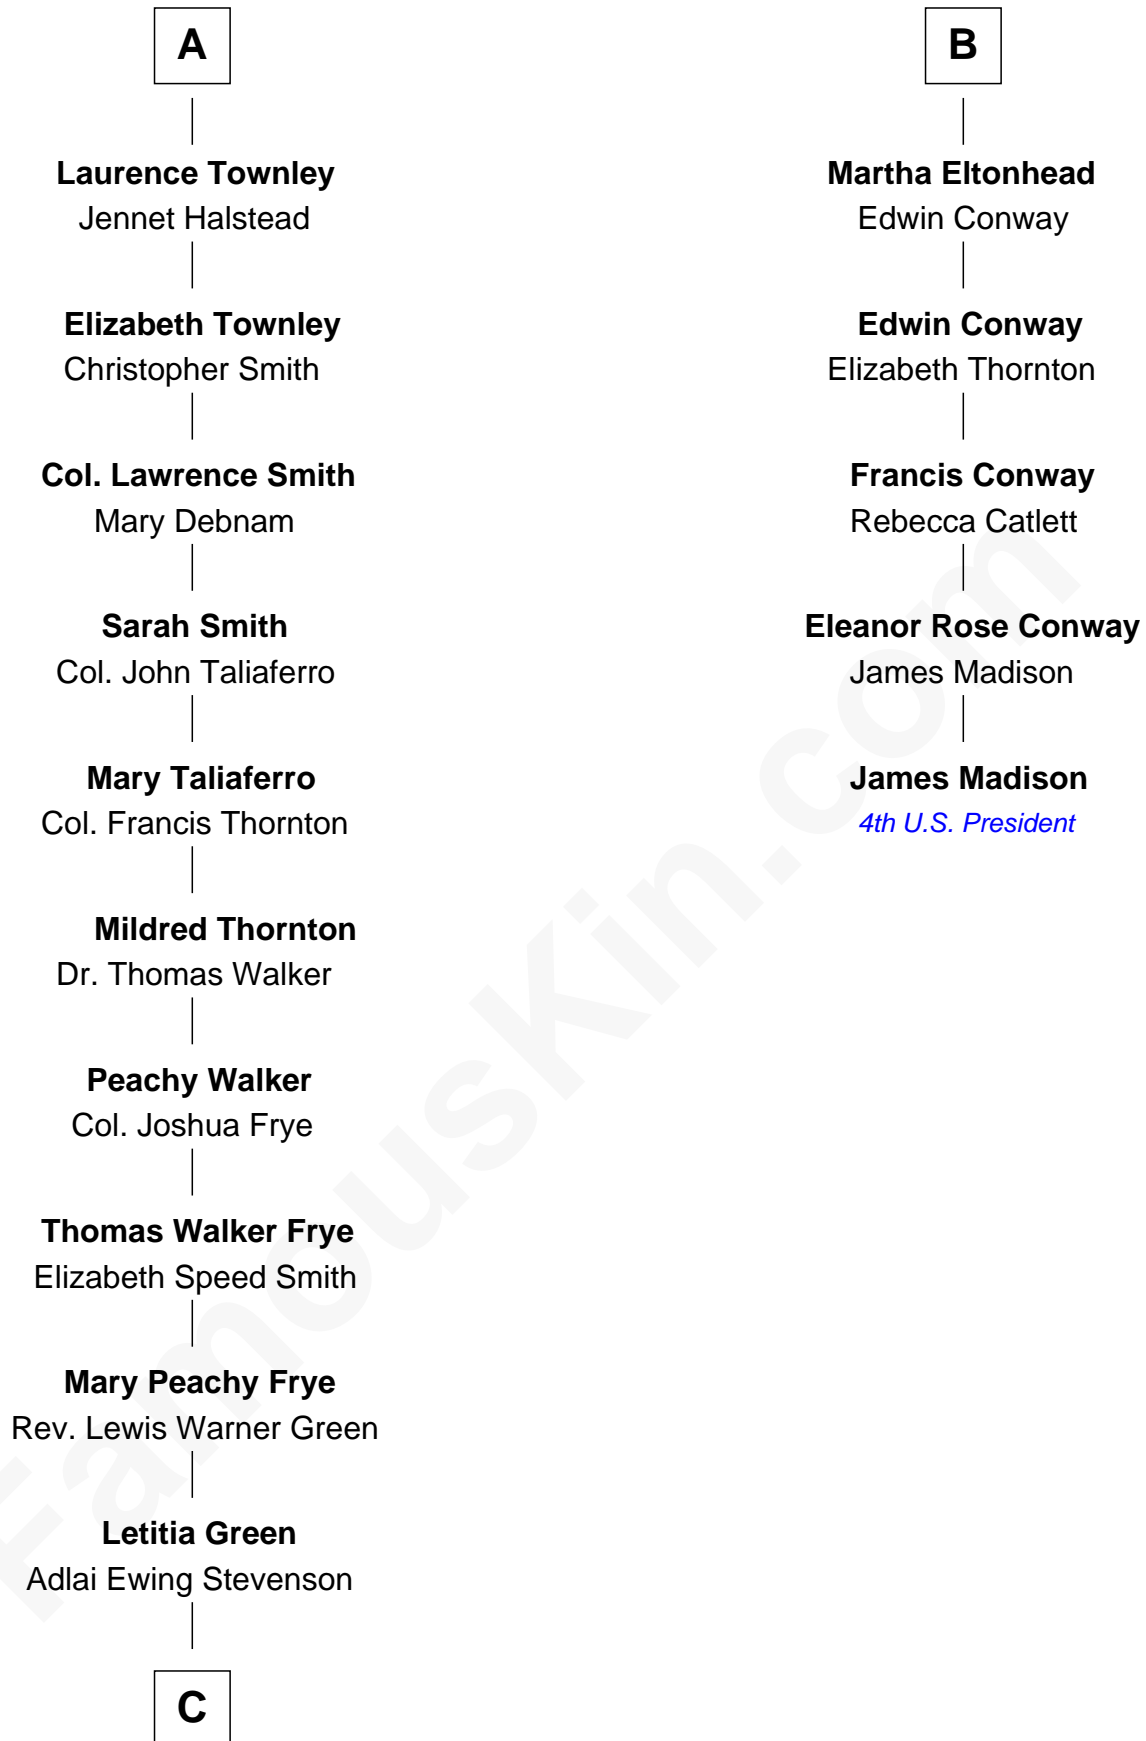

# FamousKin.com Relationship Chart of

**Adlai Stevenson III**

*U.S. Senator from Illinois*

11th cousin 8 times removed of

**James Madison**

*4th U.S. President*

**Sir Nicholas Harington**

Isabel English

**Agnes Harington**  
Richard Sherburne

**Richard Sherburne**  
Alice Hamerton

**Isabel Sherburne**  
John Townley

**Laurence Townley**  
-----

**Henry Townley**  
-----

**Laurence Townley**  
Hellen Hesketh

**Laurence Townley**  
Margaret Hartley

**A**

**Sir William Harington**  
Margaret de Neville

**Agnes Harington**  
Sir Alexander Radcliffe

**Isabel Radcliffe**  
Sir James Harington

**Anne Harington**  
Sir William Stanley

**Peter Stanley**  
Cecily Tarleton

**Anne Stanley**  
Edward Sutton

**Anne Sutton**  
Richard Eltonhead

**B**

**C**

—  
**Lewis Green Stevenson**

Helen Louise Davis

—  
**Adlai Ewing Stevenson**