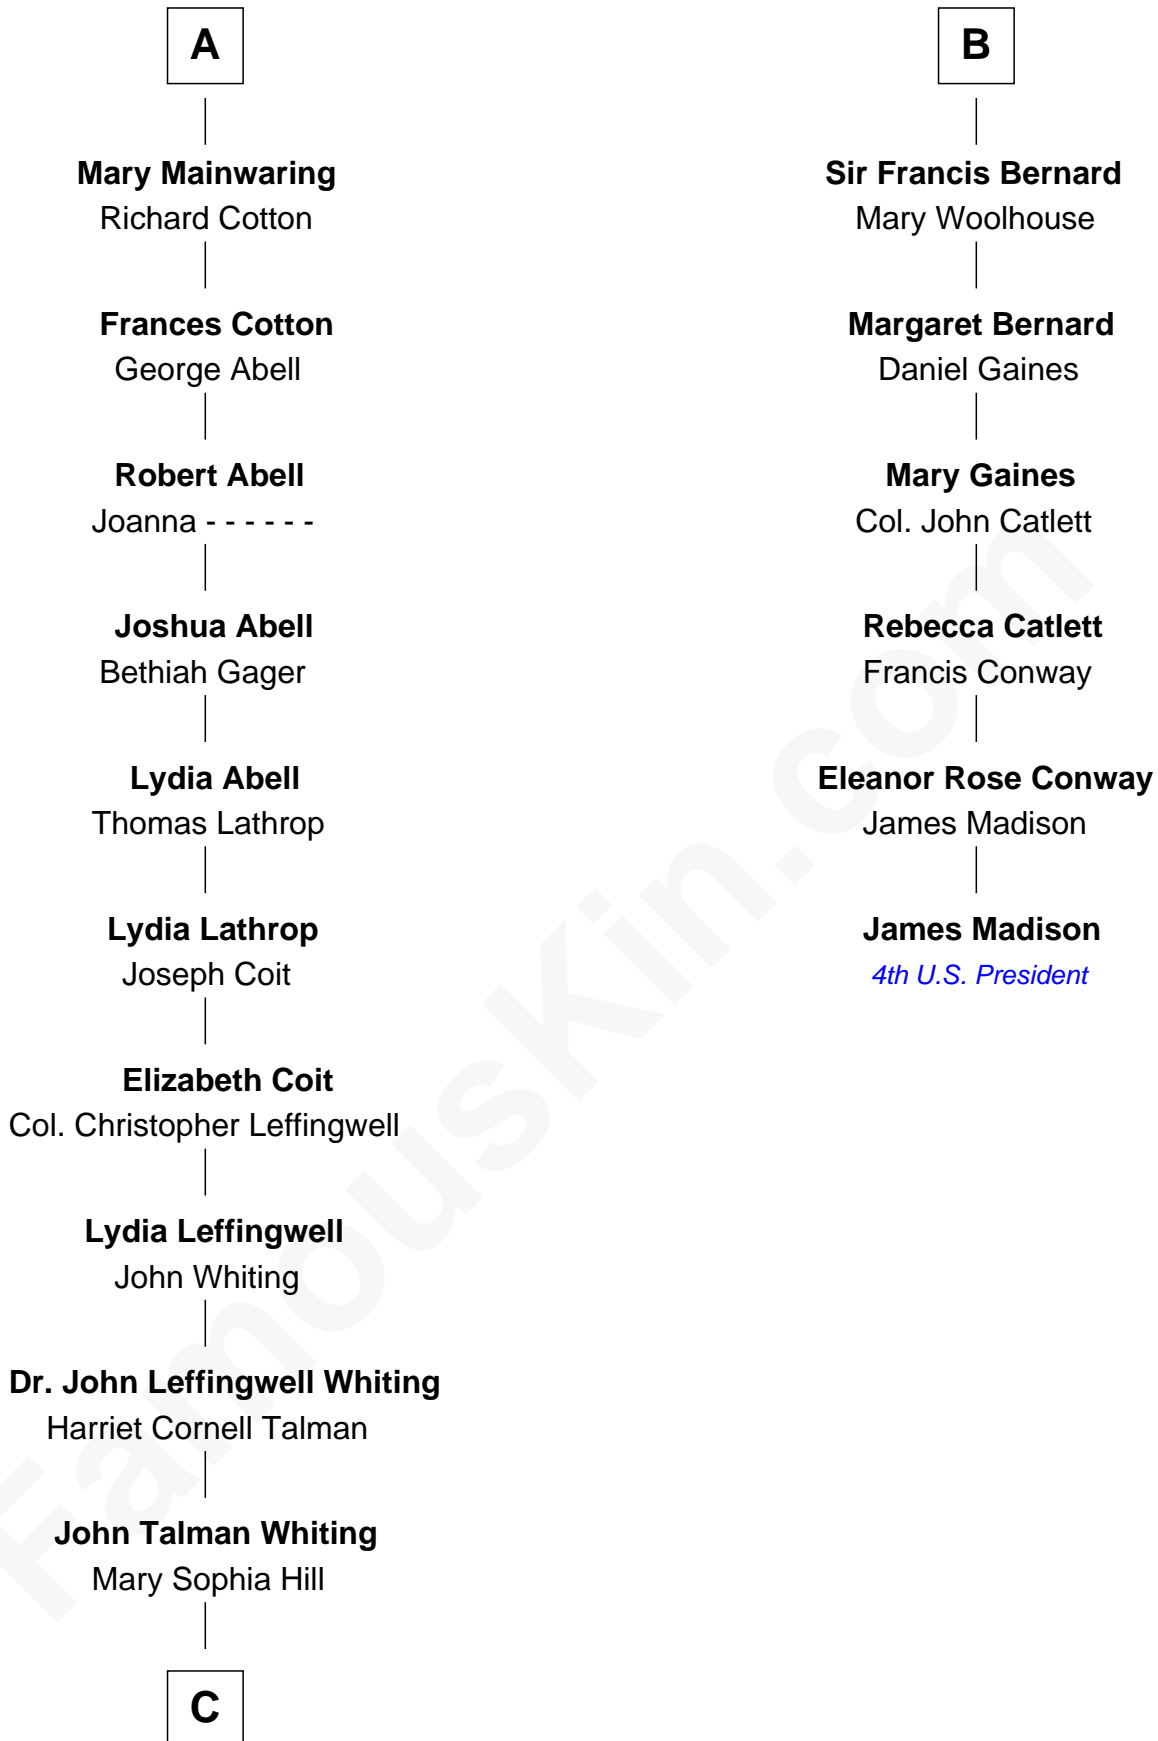

FamousKin.com
Relationship Chart of
Adlai Stevenson III
U.S. Senator from Illinois

12th cousin 8 times removed of

James Madison
4th U.S. President

John de Welles
Maud de Roos

Anne de Welles
James Butler

James Butler
Joan Beauchamp

Elizabeth Butler
John Talbot

Ann Talbot
Sir Henry Vernon

Elizabeth Vernon
Sir Robert Corbet

Dorothy Corbet
Sir Richard Mainwaring

Sir Arthur Mainwaring
Margaret Mainwaring

A

Margery de Welles
Stephen le Scrope

John le Scrope
Elizabeth Chaworth

Elizabeth le Scrope
Sir Henry le Scrope

Margaret Scrope
John Bernard

John Bernard
Margaret Daundelyn

John Bernard
Cecily Muscote

Francis Bernard
Alice Hazlewood

B

C

—
Mary DeGama Whiting

William Borden

—
John Borden

Ellen Wallace Waller

—
Ellen Borden

Adlai Ewing Stevenson

—
Adlai Stevenson III

U.S. Senator from Illinois