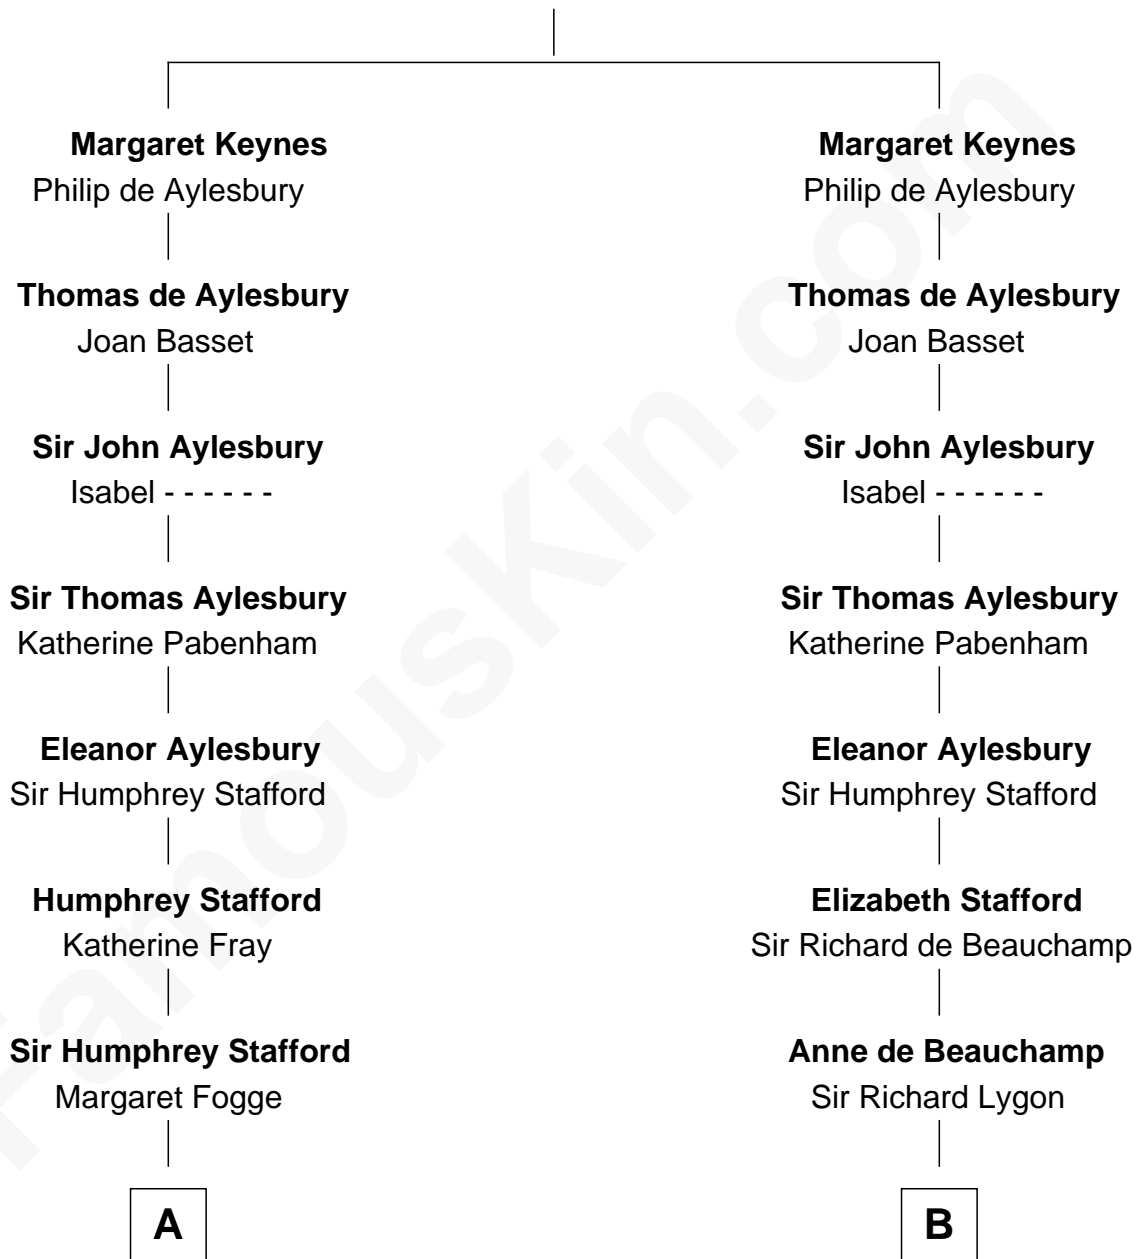

FamousKin.com Relationship Chart of

Adlai Stevenson III

U.S. Senator from Illinois

17th cousin 4 times removed of

James Madison

4th U.S. President

Robert de Keynes

C

John Borden
Alice Jane Wood

William Borden
Mary DeGama Whiting

John Borden
Ellen Wallace Waller

Ellen Borden
Adlai Ewing Stevenson

Adlai Stevenson III
U.S. Senator from Illinois

FamousKin.com