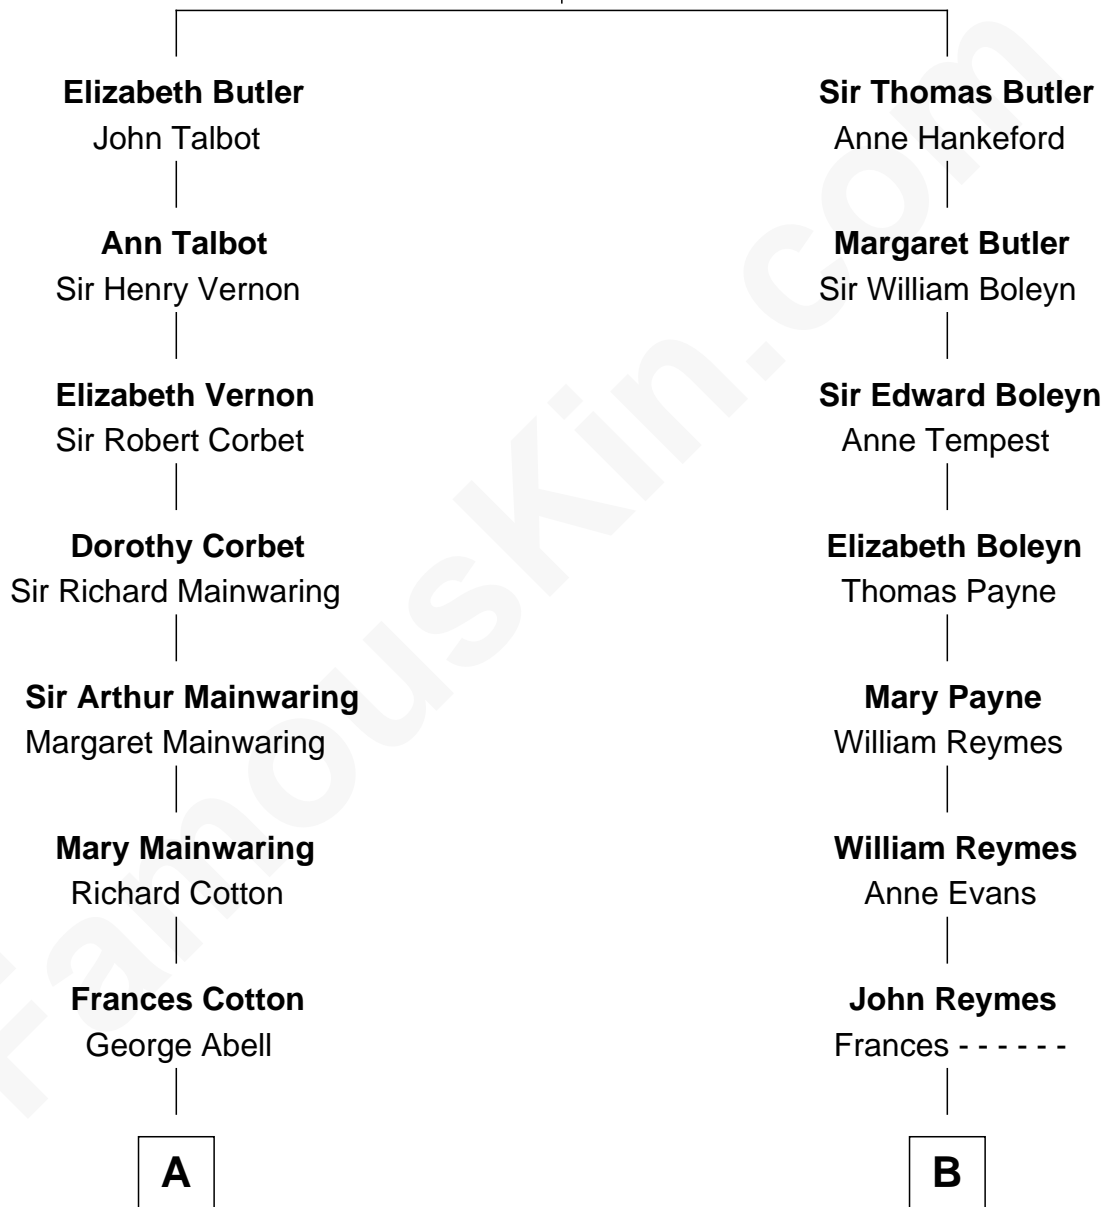

FamousKin.com Relationship Chart of

Adlai Stevenson III

U.S. Senator from Illinois

17th cousin 1 time removed of

Bill Weld

68th Governor of Massachusetts

James Butler
Joan Beauchamp

C

Ellen Borden

Adlai Ewing Stevenson

Adlai Stevenson III

U.S. Senator from Illinois

FamousKin.com