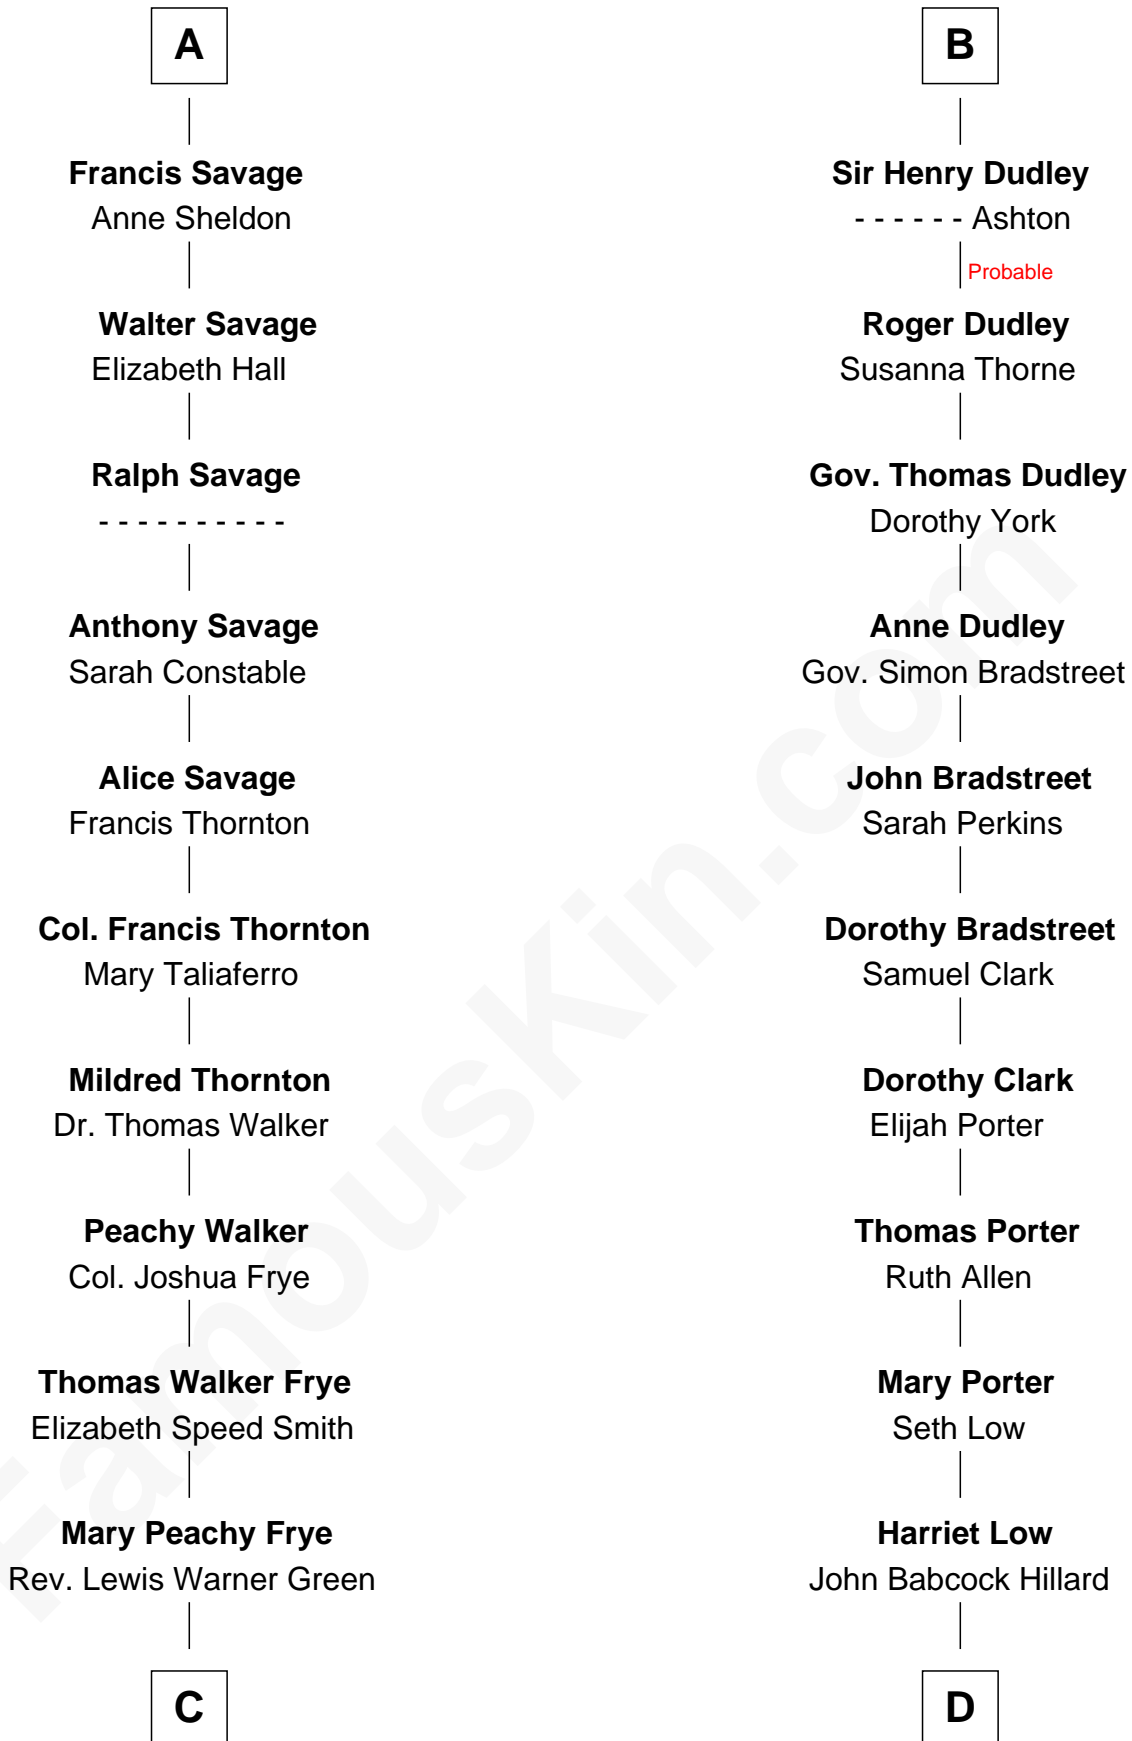

FamousKin.com Relationship Chart of

Adlai Stevenson III
U.S. Senator from Illinois

20th cousin of

Bill Weld

68th Governor of Massachusetts

Henry Plantagenet
Maud de Chaworth

Eleanor Plantagenet
Richard Fitzalan

Sir Richard Fitzalan
Elizabeth de Bohun

Elizabeth Fitzalan
Sir Robert Goushill

Joan Goushill
Sir Thomas Stanley

Katherine Stanley
Sir John Savage

Sir Christopher Savage
Anne Stanley

Sir Christopher Savage
Anne Lygon

A

Eleanor Plantagenet
Richard Fitzalan

Alice Fitzalan
Sir Thomas de Holand

Eleanor Holand
Edward Cherleton

Joyce Cherleton
Sir John Tiptoft

Joyce Tiptoft
Sir Edmund Sutton

Sir Edward Sutton
Cecily Willoughby

Sir John Sutton
Cecily Grey

B

C

Letitia Green
Adlai Ewing Stevenson

Lewis Green Stevenson
Helen Louise Davis

Adlai Ewing Stevenson
Ellen Borden

Adlai Stevenson III
U.S. Senator from Illinois

D