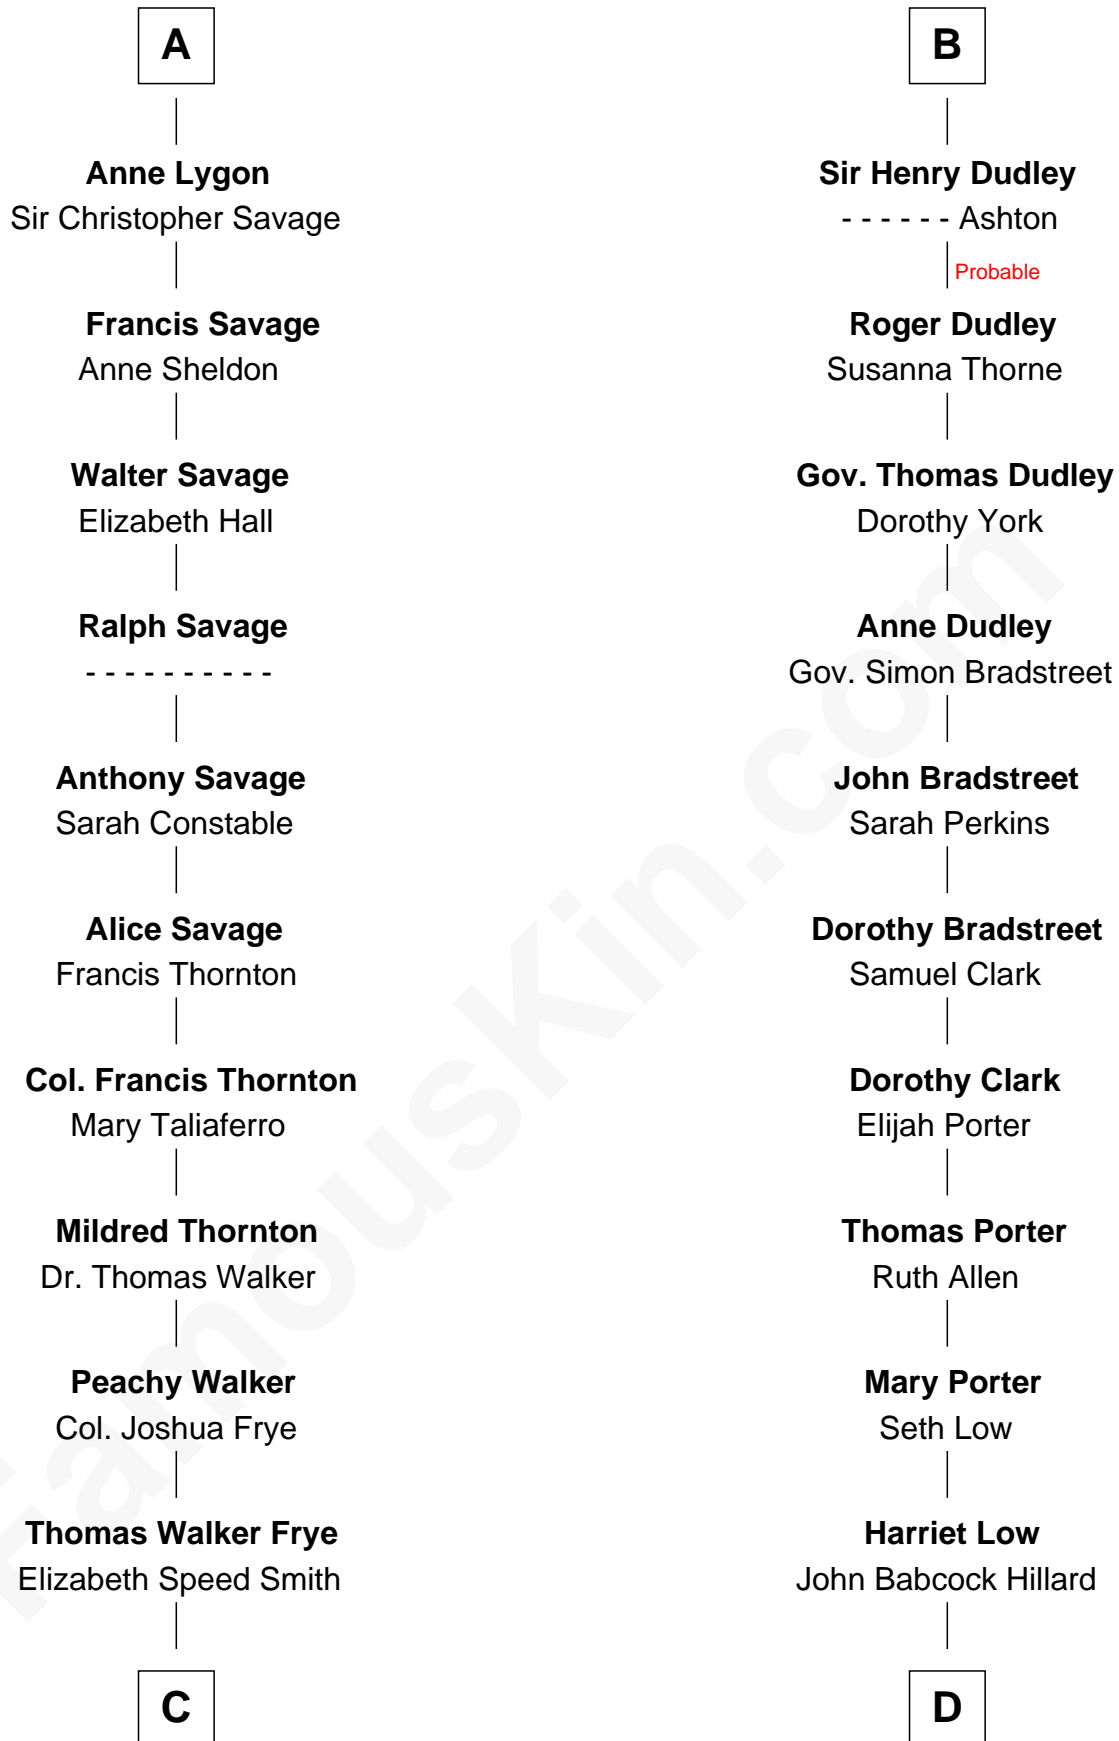

# FamousKin.com Relationship Chart of

**Adlai Stevenson III**

*U.S. Senator from Illinois*

20th cousin 1 time removed of

**Bill Weld**

*68th Governor of Massachusetts*

**Margaret de Audley**

Ralph de Stafford

**C**

**Mary Peachy Frye**  
Rev. Lewis Warner Green

**Letitia Green**  
Adlai Ewing Stevenson

**Lewis Green Stevenson**  
Helen Louise Davis

**Adlai Ewing Stevenson**  
Ellen Borden

**Adlai Stevenson III**  
*U.S. Senator from Illinois*

**D**

**Harriet Hillard**  
William Augustus White

**Margaret Low White**  
Francis Minot Weld

**David Weld**  
Mary Blake Nichols

**Bill Weld**  
*68th Governor of Massachusetts*