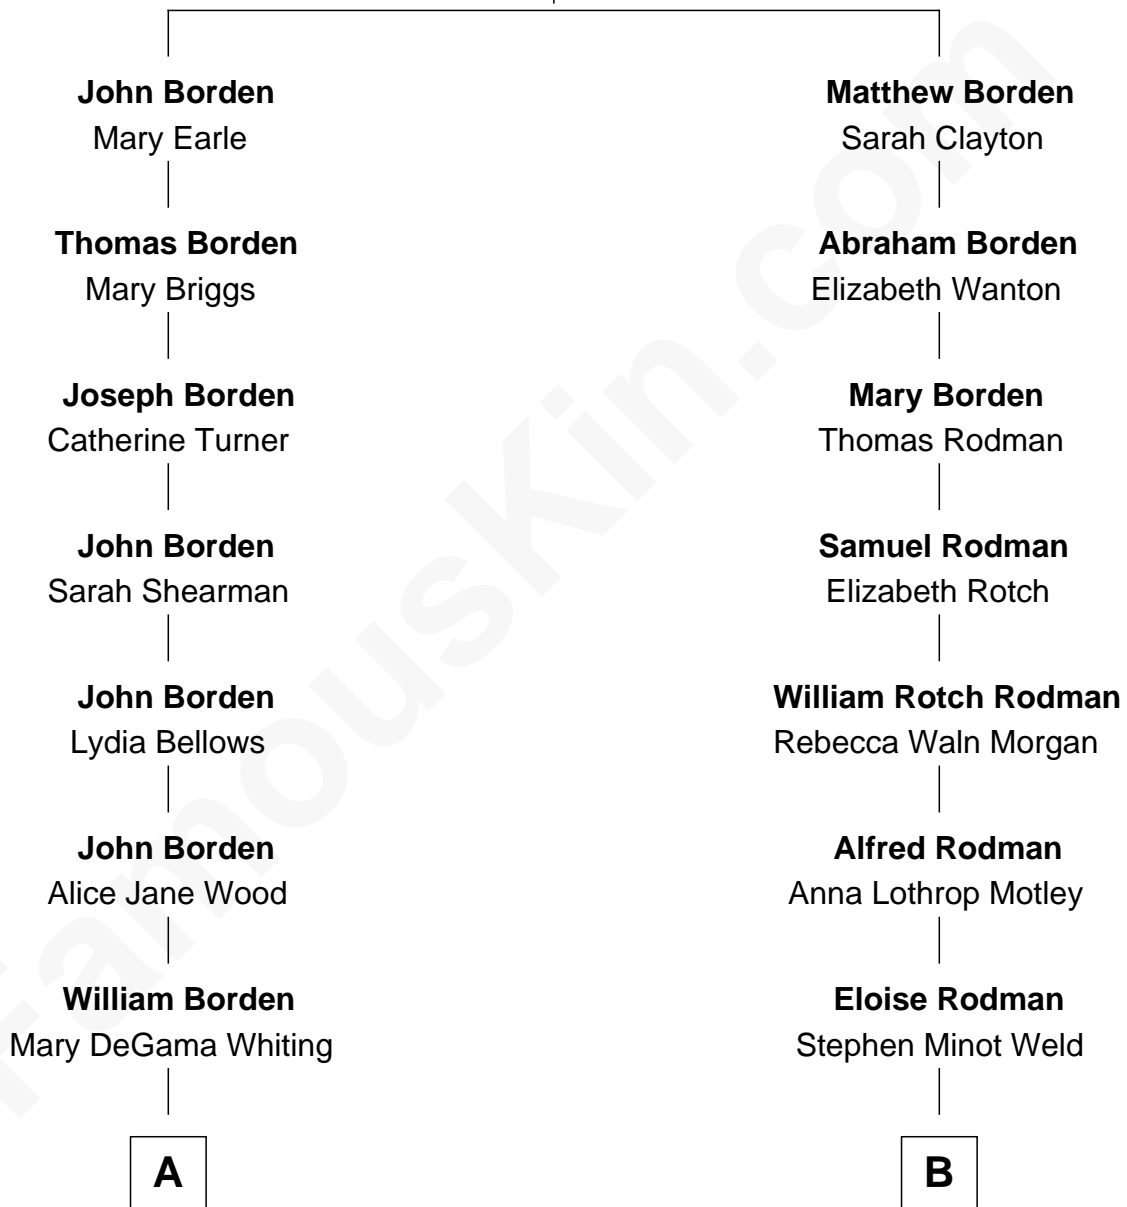

FamousKin.com Relationship Chart of

Adlai Stevenson III

U.S. Senator from Illinois

9th cousin of

Tuesday Weld

TV and Movie Actress

Richard Borden

Joane Fowle

A

John Borden
Ellen Wallace Waller

Ellen Borden
Adlai Ewing Stevenson

Adlai Stevenson III
U.S. Senator from Illinois

B

Edward Motley Weld
Sarah Lothrop King

Lothrop Motley Weld
Yosene Balfour Ker

Tuesday Weld
TV and Movie Actress