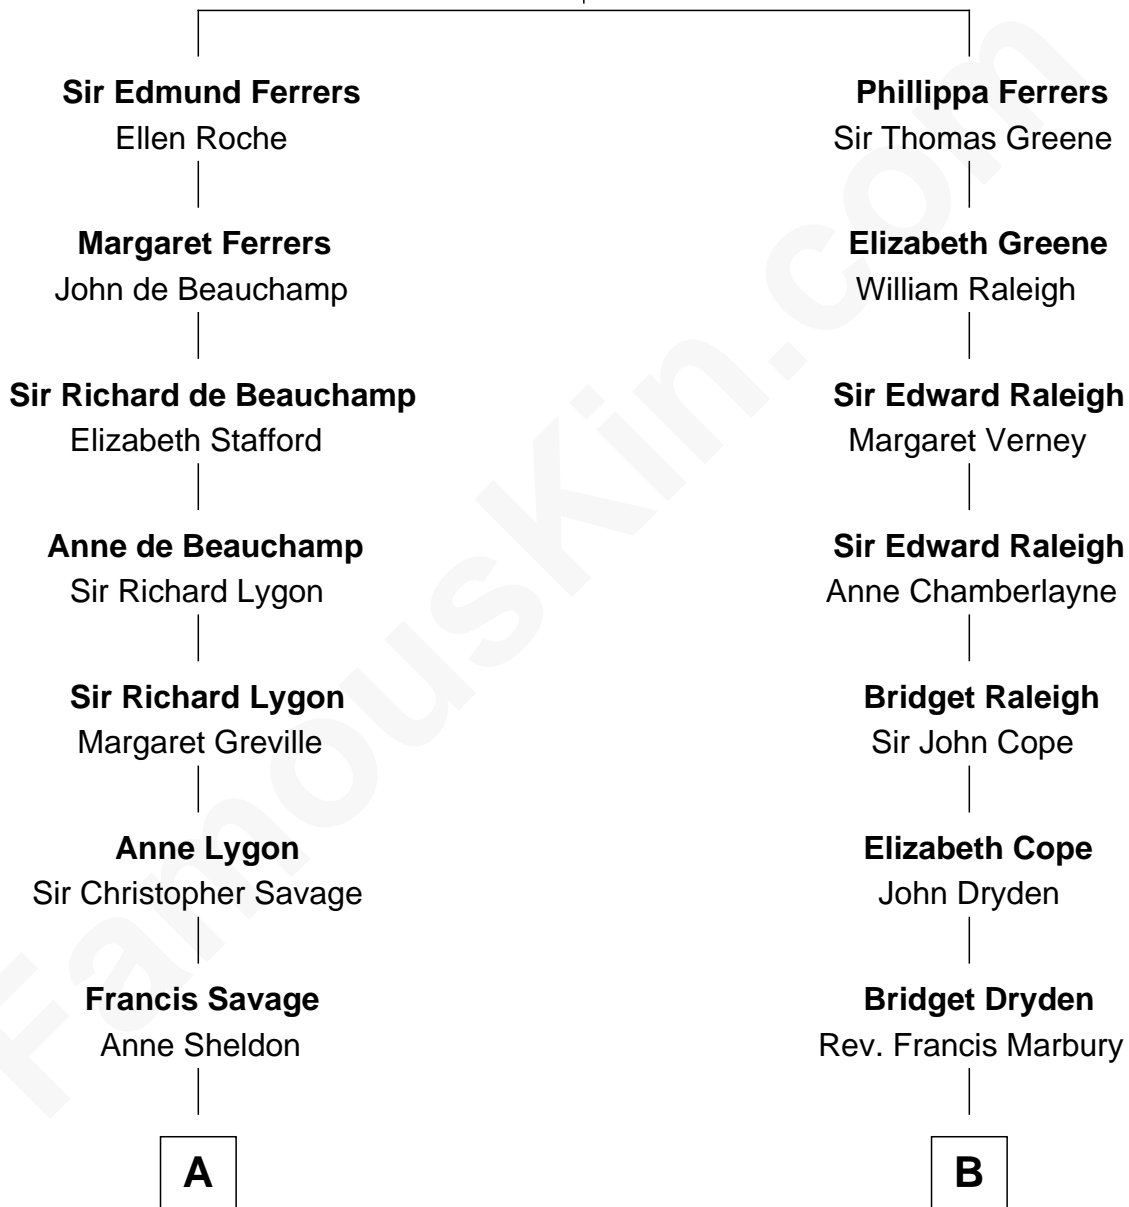

FamousKin.com Relationship Chart of

Adlai Stevenson III

U.S. Senator from Illinois

18th cousin 1 time removed of

Tuesday Weld

TV and Movie Actress

Robert de Ferrers
Margaret Despencer

FamousKin.com