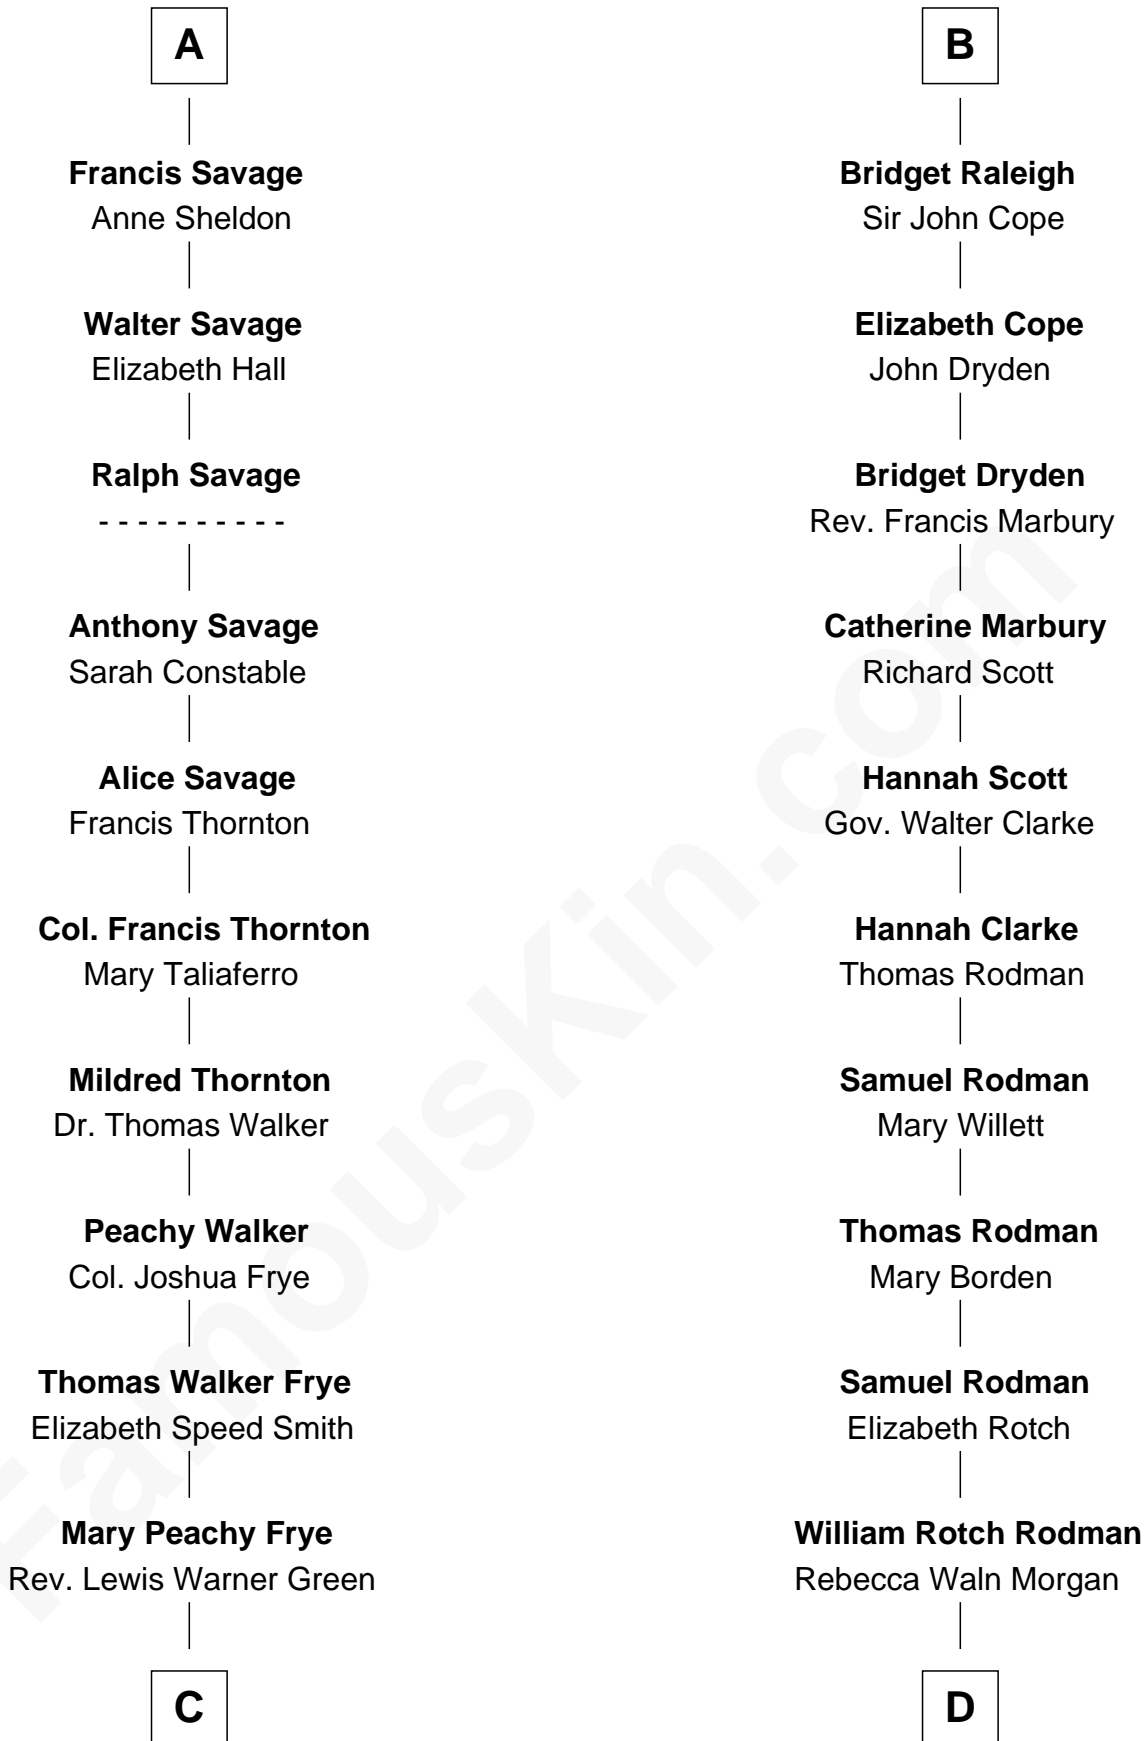

FamousKin.com

Relationship Chart of

Adlai Stevenson III

U.S. Senator from Illinois

20th cousin 1 time removed of

Tuesday Weld

TV and Movie Actress

Edmund Fitzalan

Alice de Warenne

Richard Fitzalan
Eleanor Plantagenet

Sir Richard Fitzalan
Elizabeth de Bohun

Elizabeth Fitzalan
Sir Robert Goushill

Joan Goushill
Sir Thomas Stanley

Katherine Stanley
Sir John Savage

Sir Christopher Savage
Anne Stanley

Sir Christopher Savage
Anne Lygon

A

Mary Fitzalan
John le Strange

Ankaret le Strange
Sir Richard Talbot

Mary Talbot
Sir Thomas Greene

Sir Thomas Greene
Phillippa Ferrers

Elizabeth Greene
William Raleigh

Sir Edward Raleigh
Margaret Verney

Sir Edward Raleigh
Anne Chamberlayne

B

C

Letitia Green
Adlai Ewing Stevenson

Lewis Green Stevenson
Helen Louise Davis

Adlai Ewing Stevenson
Ellen Borden

Adlai Stevenson III
U.S. Senator from Illinois

D