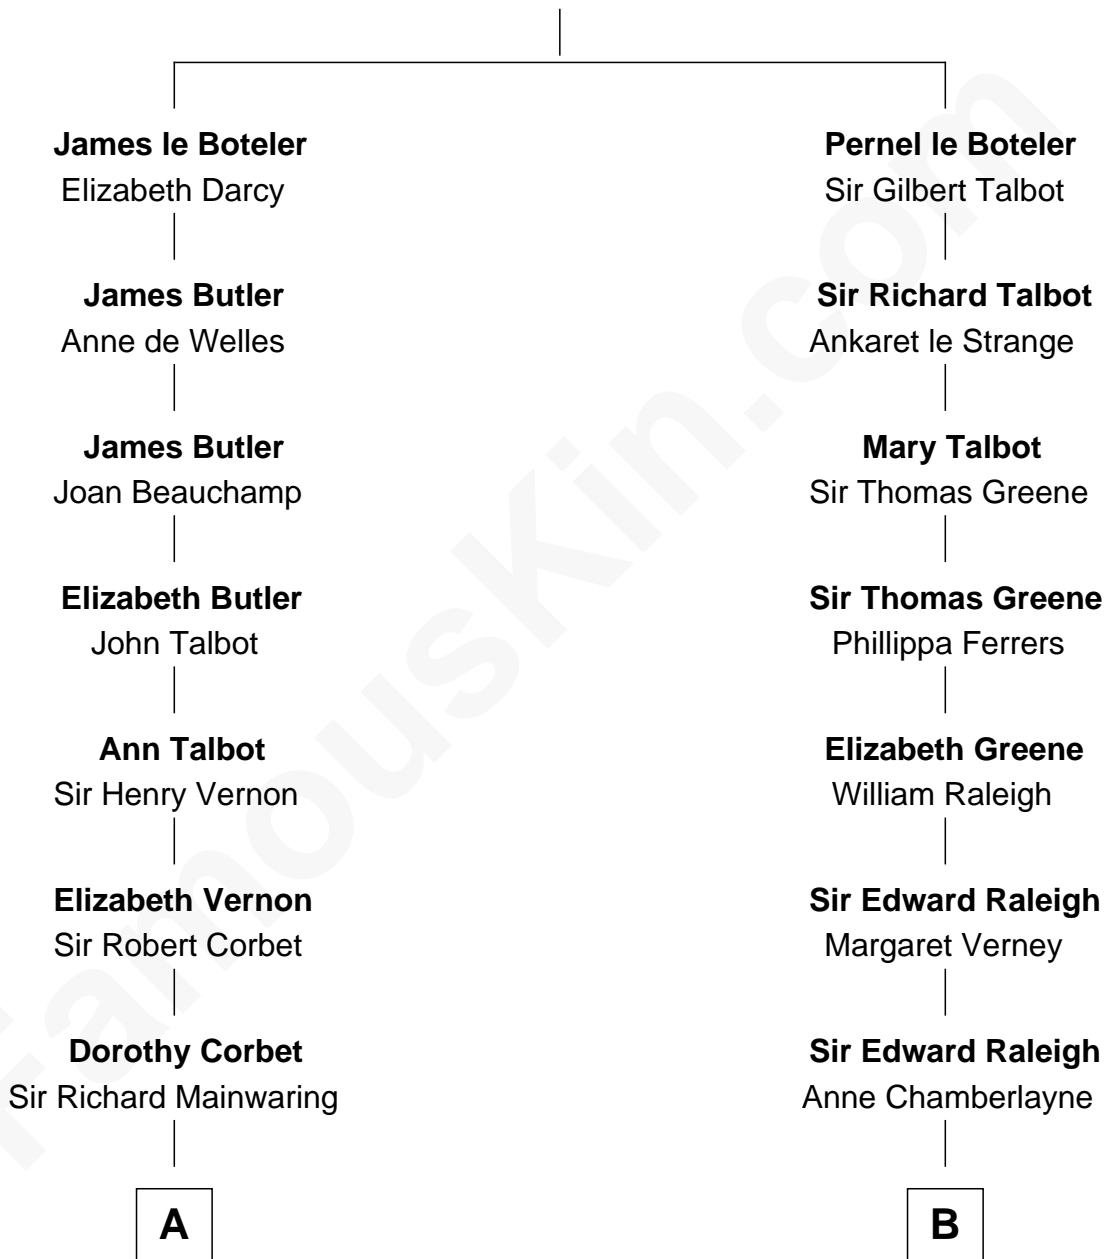

FamousKin.com Relationship Chart of

Adlai Stevenson III

U.S. Senator from Illinois

21st cousin of

Tuesday Weld

TV and Movie Actress

Sir James le Boteler

Eleanor de Bohun

C

John Talman Whiting

Mary Sophia Hill

Mary DeGama Whiting

William Borden

John Borden

Ellen Wallace Waller

Ellen Borden

Adlai Ewing Stevenson

Adlai Stevenson III

U.S. Senator from Illinois

D

Alfred Rodman

Anna Lothrop Motley

Eloise Rodman

Stephen Minot Weld

Edward Motley Weld

Sarah Lothrop King

Lothrop Motley Weld

Yosene Balfour Ker

Tuesday Weld

TV and Movie Actress