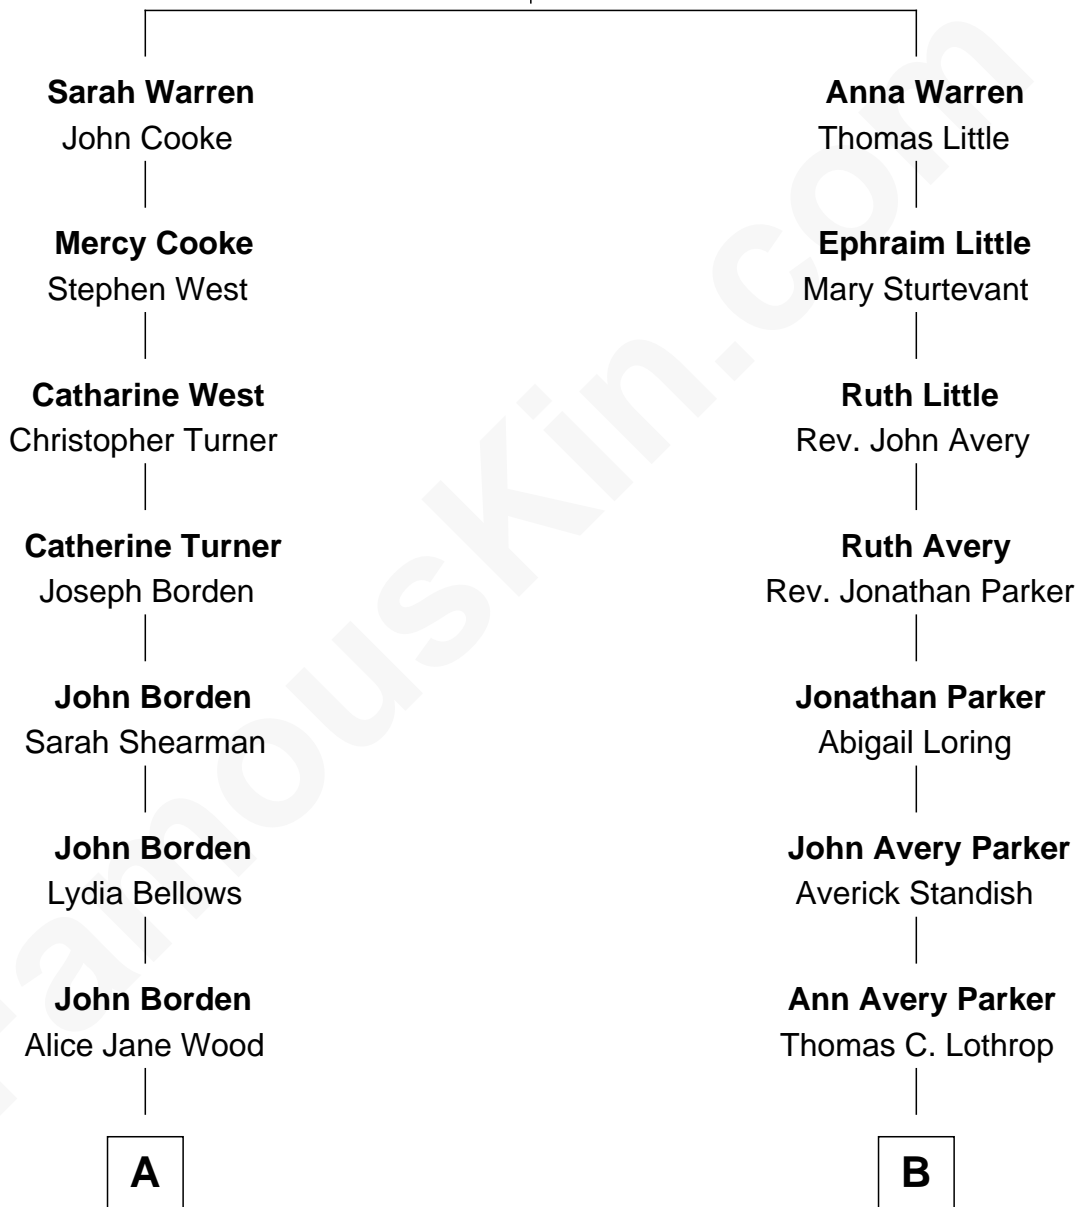

FamousKin.com Relationship Chart of

Adlai Stevenson III

U.S. Senator from Illinois

10th cousin of

Tuesday Weld

TV and Movie Actress

Richard Warren
Elizabeth Walker

A

William Borden
Mary DeGama Whiting

John Borden
Ellen Wallace Waller

Ellen Borden
Adlai Ewing Stevenson

Adlai Stevenson III
U.S. Senator from Illinois

B

Sarah Williams Lothrop
George Parsons King

Sarah Lothrop King
Edward Motley Weld

Lothrop Motley Weld
Yosene Balfour Ker

Tuesday Weld
TV and Movie Actress

FamousKin.com