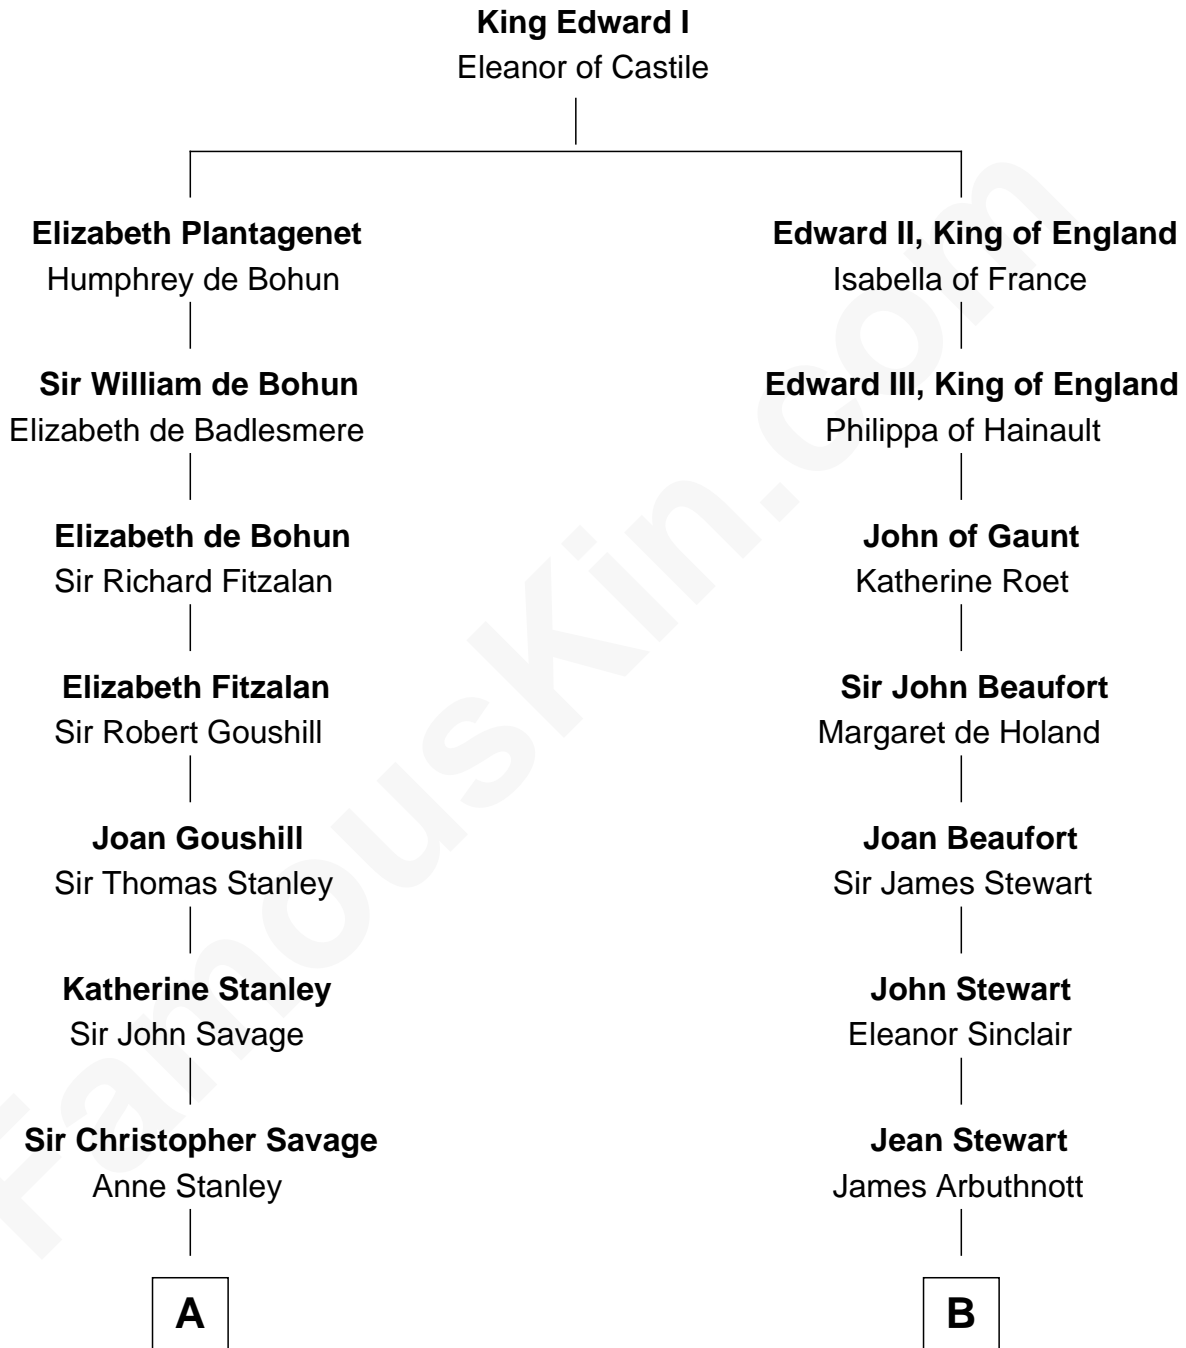

**FamousKin.com**  
**Relationship Chart of**  
**Adlai Stevenson III**  
*U.S. Senator from Illinois*

17th cousin 4 times removed of

**Helen Keller**  
*Author and Activist*

**C**

—  
**Mary Peachy Frye**  
Rev. Lewis Warner Green

—  
**Letitia Green**  
Adlai Ewing Stevenson

—  
**Lewis Green Stevenson**  
Helen Louise Davis

—  
**Adlai Ewing Stevenson**  
Ellen Borden

—  
**Adlai Stevenson III**  
*U.S. Senator from Illinois*