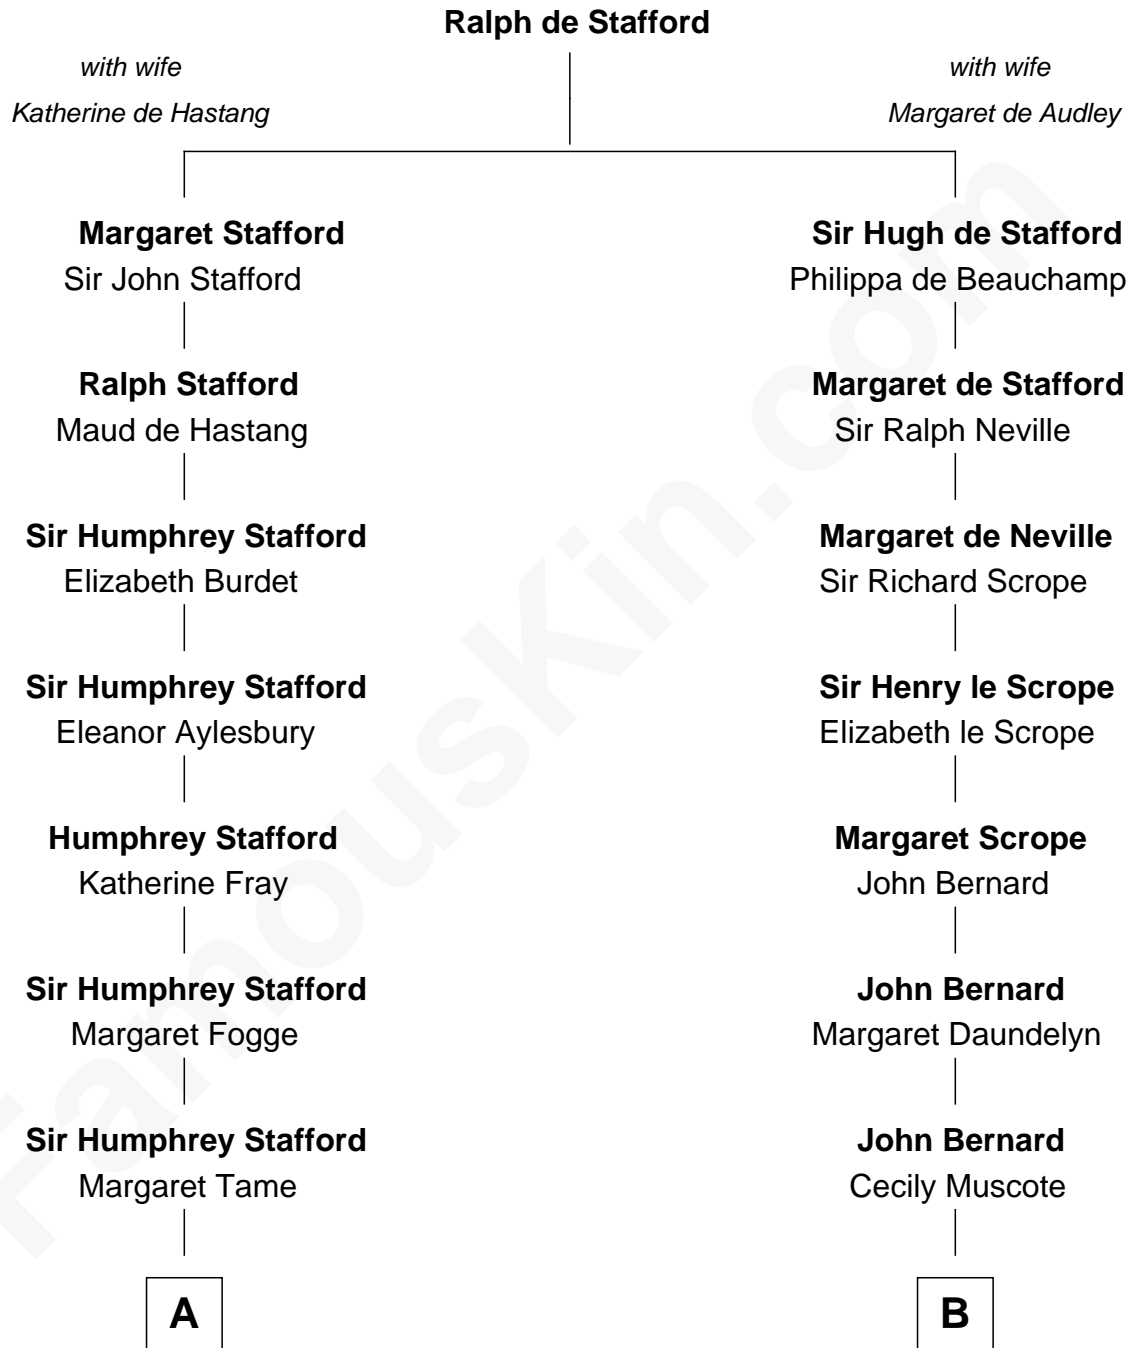

FamousKin.com
Relationship Chart of
Adlai Stevenson III
U.S. Senator from Illinois

16th cousin 4 times removed of

Helen Keller
Author and Activist

C

—
William Borden
Mary DeGama Whiting

—
John Borden
Ellen Wallace Waller

—
Ellen Borden
Adlai Ewing Stevenson

—
Adlai Stevenson III
U.S. Senator from Illinois

FamousKin.com