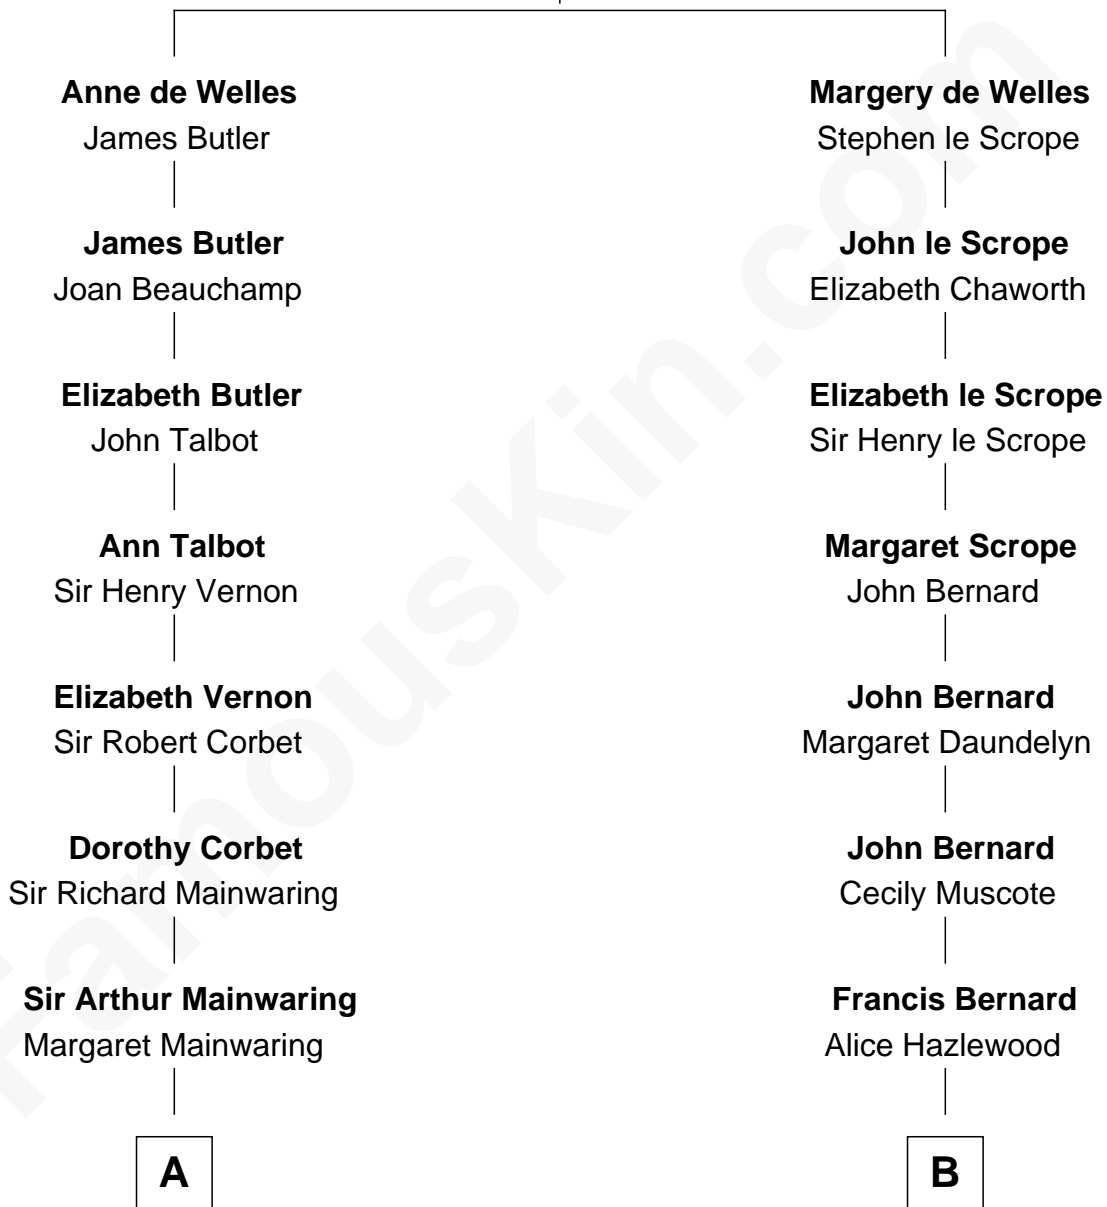

FamousKin.com
Relationship Chart of
Adlai Stevenson III
U.S. Senator from Illinois

15th cousin 5 times removed of

Helen Keller
Author and Activist

John de Welles
Maud de Roos

C

—
Mary DeGama Whiting

William Borden

—
John Borden

Ellen Wallace Waller

—
Ellen Borden

Adlai Ewing Stevenson

—
Adlai Stevenson III

U.S. Senator from Illinois

FamousKin.com