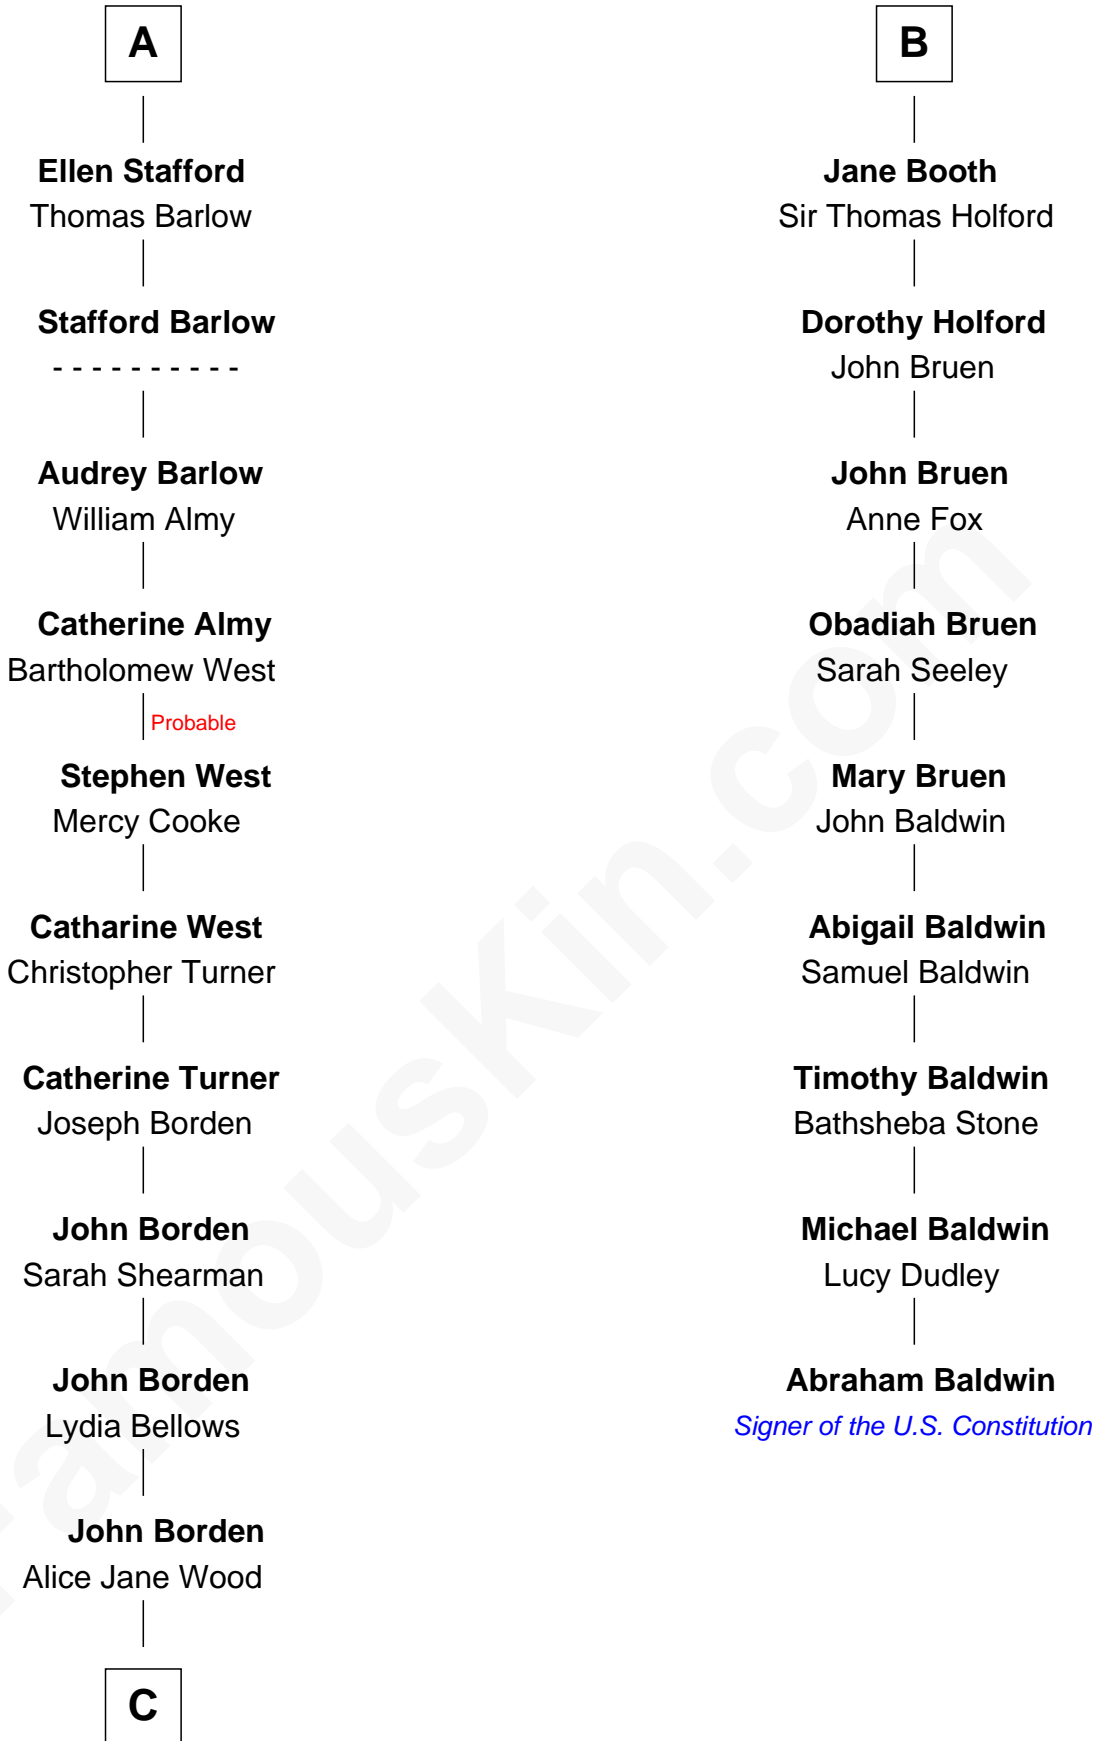

FamousKin.com Relationship Chart of

Adlai Stevenson III

U.S. Senator from Illinois

15th cousin 5 times removed of

Abraham Baldwin

Signer of the U.S. Constitution

C

—
William Borden
Mary DeGama Whiting

—
John Borden
Ellen Wallace Waller

—
Ellen Borden
Adlai Ewing Stevenson

—
Adlai Stevenson III
U.S. Senator from Illinois

FamousKin.com