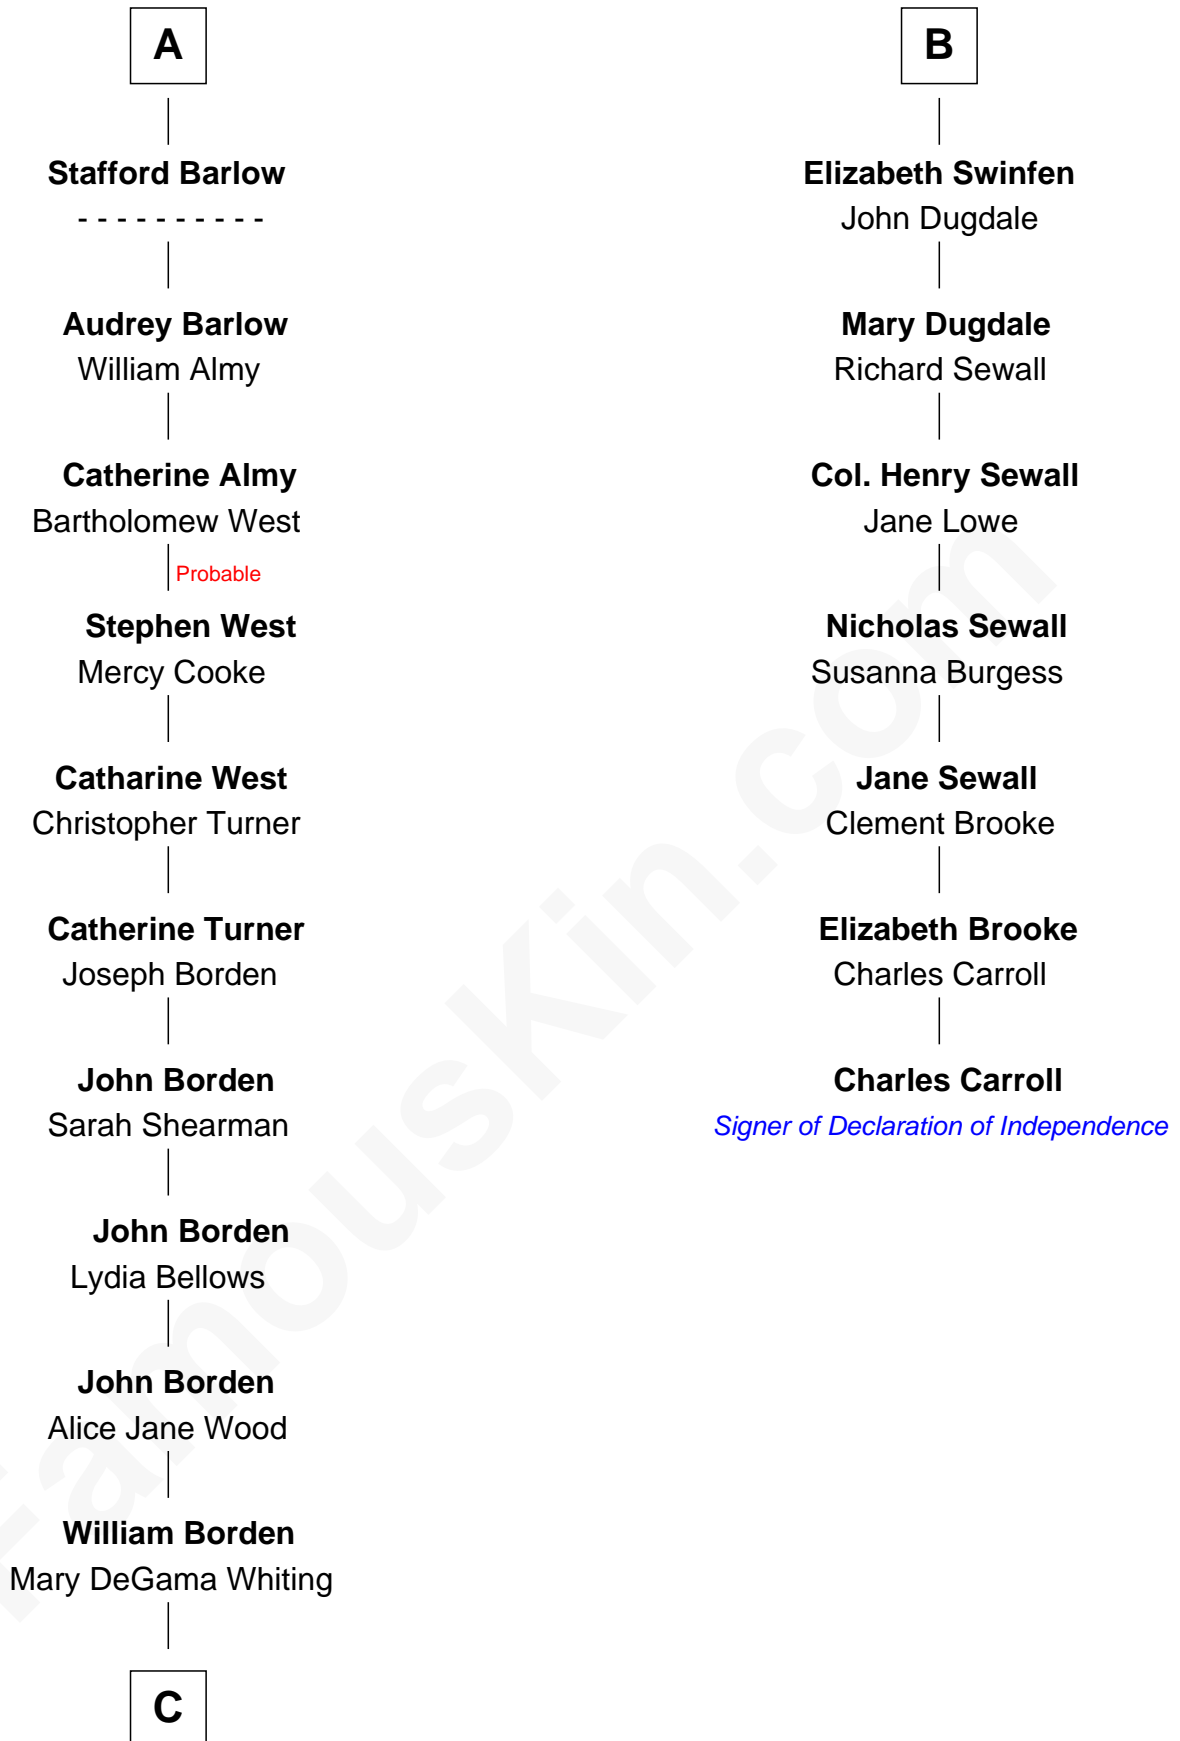

FamousKin.com Relationship Chart of

Adlai Stevenson III

U.S. Senator from Illinois

13th cousin 6 times removed of

Charles Carroll

Signer of the Declaration of Independence

Sir John Stafford

Margaret Stafford

C

—
John Borden

Ellen Wallace Waller

—
Ellen Borden

Adlai Ewing Stevenson

—
Adlai Stevenson III

U.S. Senator from Illinois

FamousKin.com