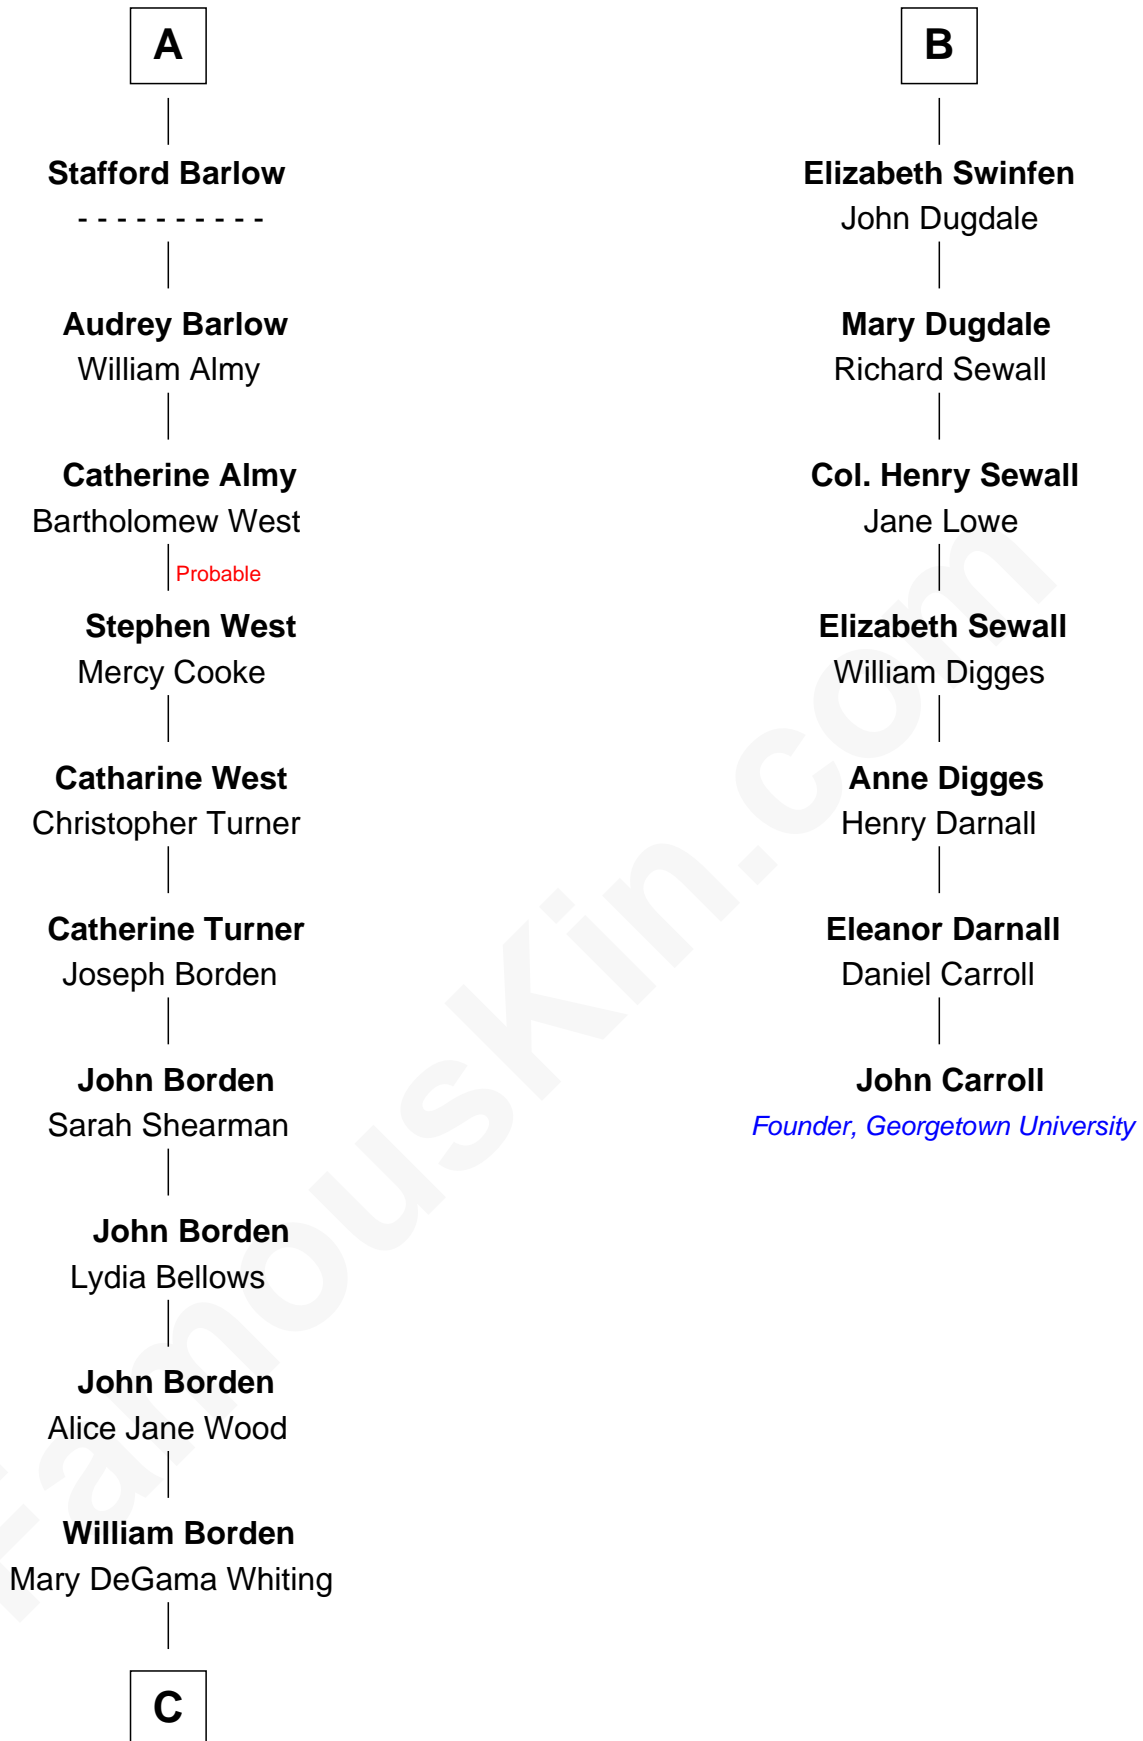

FamousKin.com Relationship Chart of

Adlai Stevenson III

U.S. Senator from Illinois

13th cousin 6 times removed of

John Carroll

Founder of Georgetown University

C

—
John Borden

Ellen Wallace Waller

—
Ellen Borden

Adlai Ewing Stevenson

—
Adlai Stevenson III

U.S. Senator from Illinois

FamousKin.com