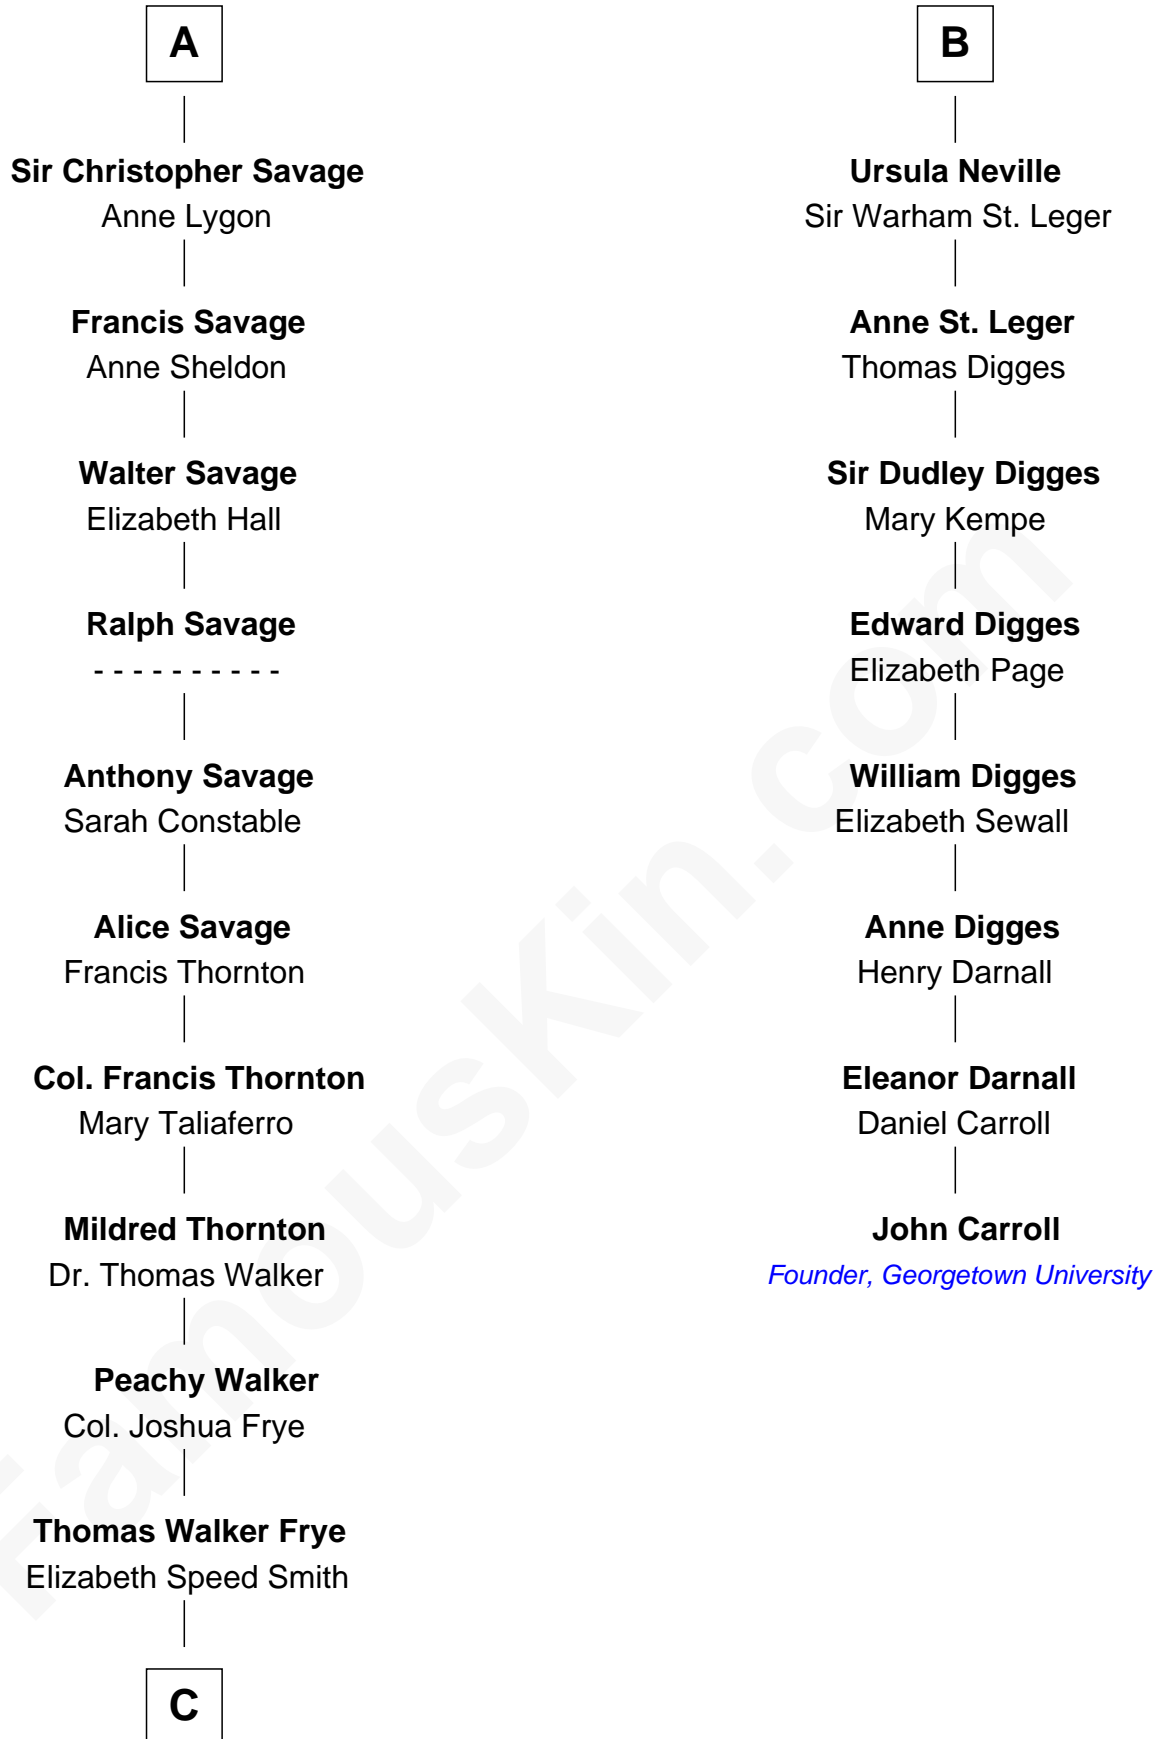

## Relationship Chart of

**Adlai Stevenson III**

*U.S. Senator from Illinois*

14th cousin 7 times removed of

**John Carroll**

*Founder of Georgetown University*

**C**

—  
**Mary Peachy Frye**  
Rev. Lewis Warner Green

—  
**Letitia Green**  
Adlai Ewing Stevenson

—  
**Lewis Green Stevenson**  
Helen Louise Davis

—  
**Adlai Ewing Stevenson**  
Ellen Borden

—  
**Adlai Stevenson III**  
*U.S. Senator from Illinois*

FamousKin.com