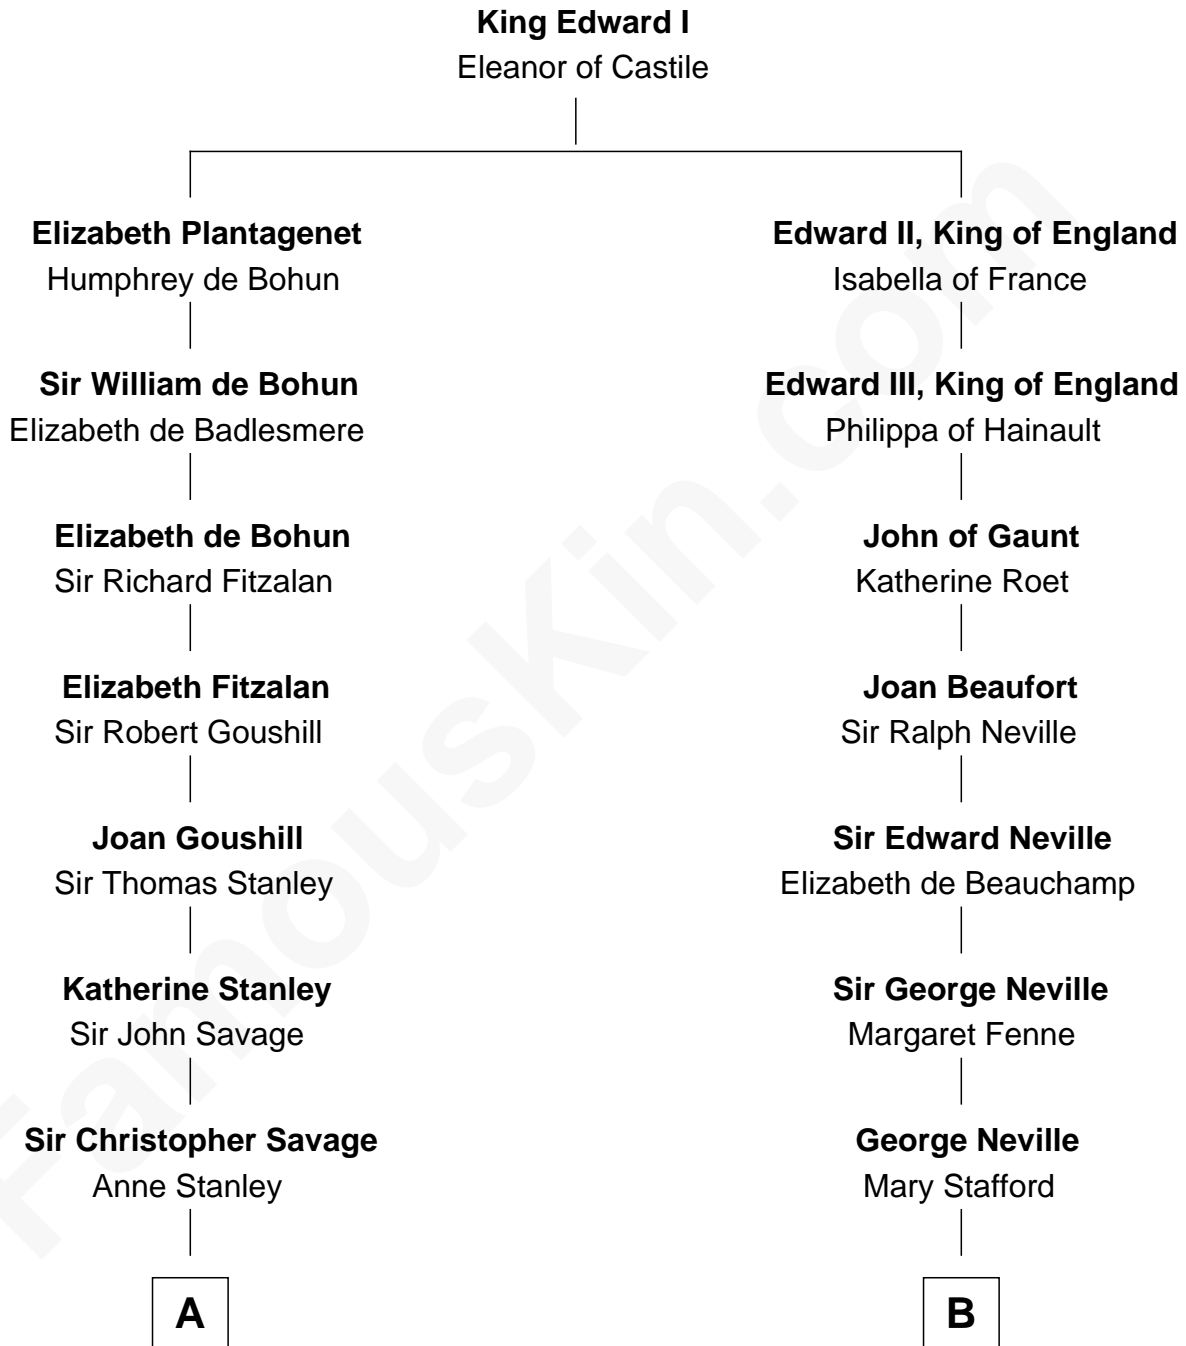

## Relationship Chart of

**Adlai Stevenson III**

*U.S. Senator from Illinois*

14th cousin 7 times removed of

**John Carroll**

*Founder of Georgetown University*

**C**

—  
**Mary Peachy Frye**  
Rev. Lewis Warner Green

—  
**Letitia Green**  
Adlai Ewing Stevenson

—  
**Lewis Green Stevenson**  
Helen Louise Davis

—  
**Adlai Ewing Stevenson**  
Ellen Borden

—  
**Adlai Stevenson III**  
*U.S. Senator from Illinois*

FamousKin.com