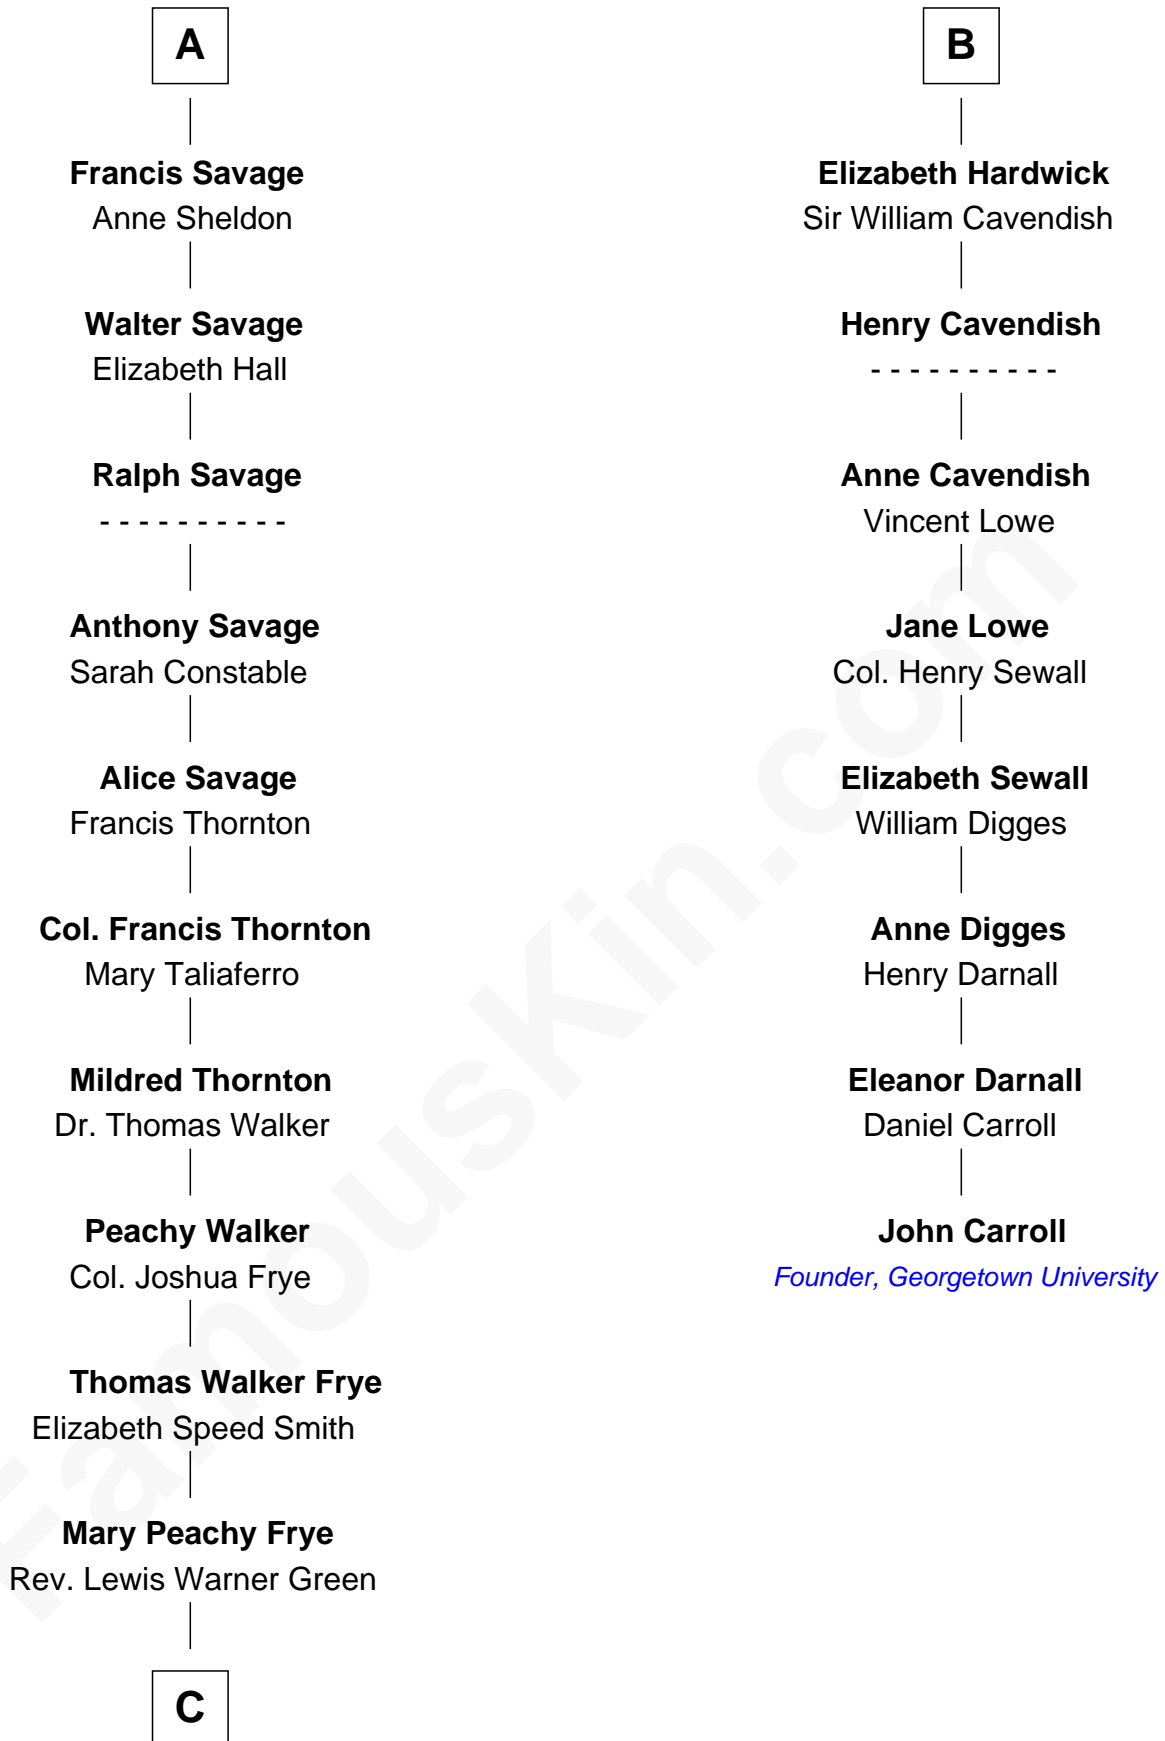

# FamousKin.com Relationship Chart of

**Adlai Stevenson III**

*U.S. Senator from Illinois*

14th cousin 6 times removed of

**John Carroll**

*Founder of Georgetown University*

**Edmund Fitzalan**

Alice de Warenne

**Richard Fitzalan**  
Eleanor Plantagenet

**Sir Richard Fitzalan**  
Elizabeth de Bohun

**Elizabeth Fitzalan**  
Sir Robert Goushill

**Joan Goushill**  
Sir Thomas Stanley

**Katherine Stanley**  
Sir John Savage

**Sir Christopher Savage**  
Anne Stanley

**Sir Christopher Savage**  
Anne Lygon

**A**

**Mary Fitzalan**  
John le Strange

**Ankaret le Strange**  
Sir Richard Talbot

**Mary Talbot**  
Sir Thomas Greene

**Sir Thomas Greene**  
Marine Bellers

**Anne Greene**  
Sir Thomas Pinchbeck

**Elizabeth Pinchbeck**  
John Hardwick

**John Hardwick**  
Elizabeth Leeke

**B**

**C**

—  
**Letitia Green**

Adlai Ewing Stevenson

—  
**Lewis Green Stevenson**