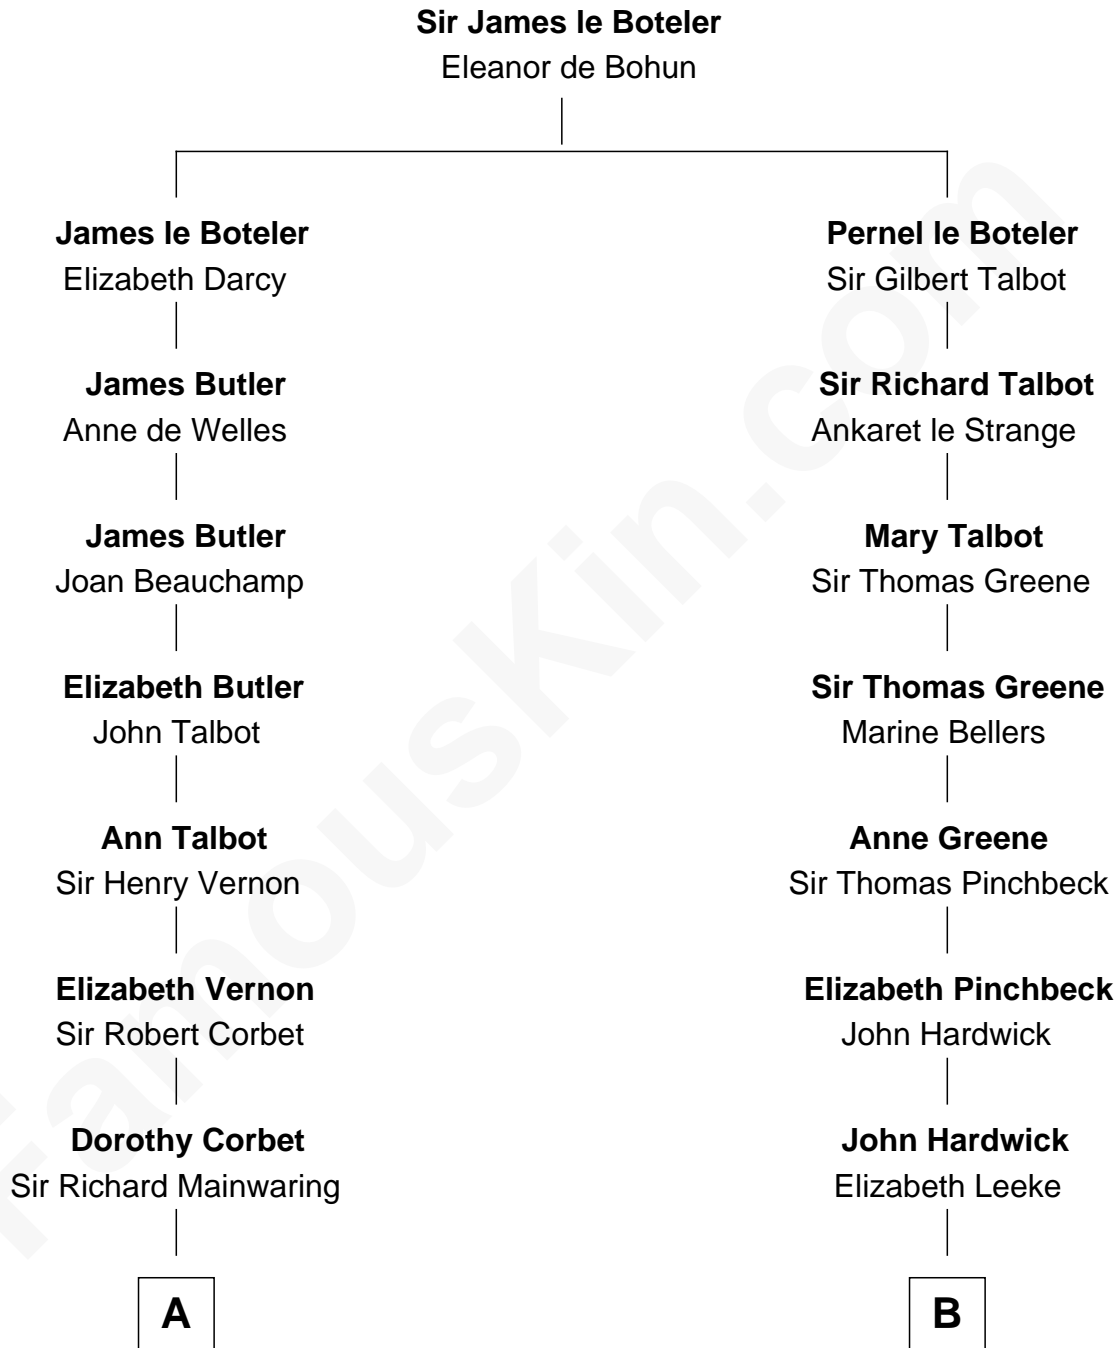

FamousKin.com Relationship Chart of

Adlai Stevenson III

U.S. Senator from Illinois

14th cousin 7 times removed of

John Carroll

Founder of Georgetown University

C

John Talman Whiting

Mary Sophia Hill

Mary DeGama Whiting

William Borden

John Borden

Ellen Wallace Waller

Ellen Borden

Adlai Ewing Stevenson

Adlai Stevenson III

U.S. Senator from Illinois

FamousKin.com