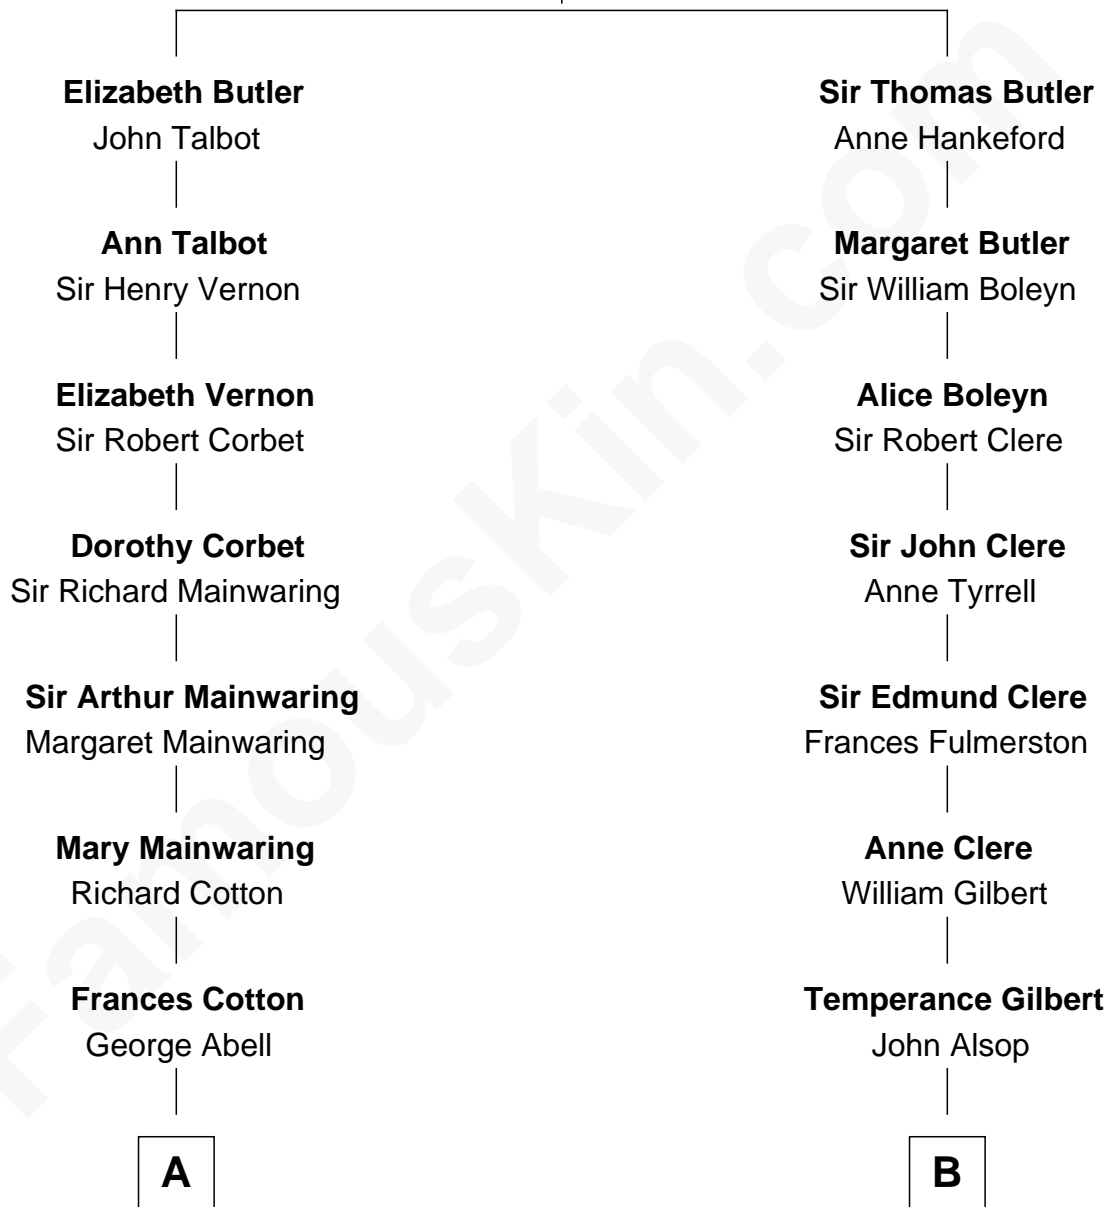

FamousKin.com Relationship Chart of

Adlai Stevenson III
U.S. Senator from Illinois

18th cousin of

Treat Williams
TV & Movie Actor

James Butler
Joan Beauchamp

C

Ellen Borden
Adlai Ewing Stevenson

Adlai Stevenson III
U.S. Senator from Illinois

D

Marian Andrew
Richard Norman Williams

Treat Williams
TV & Movie Actor

FamousKin.com