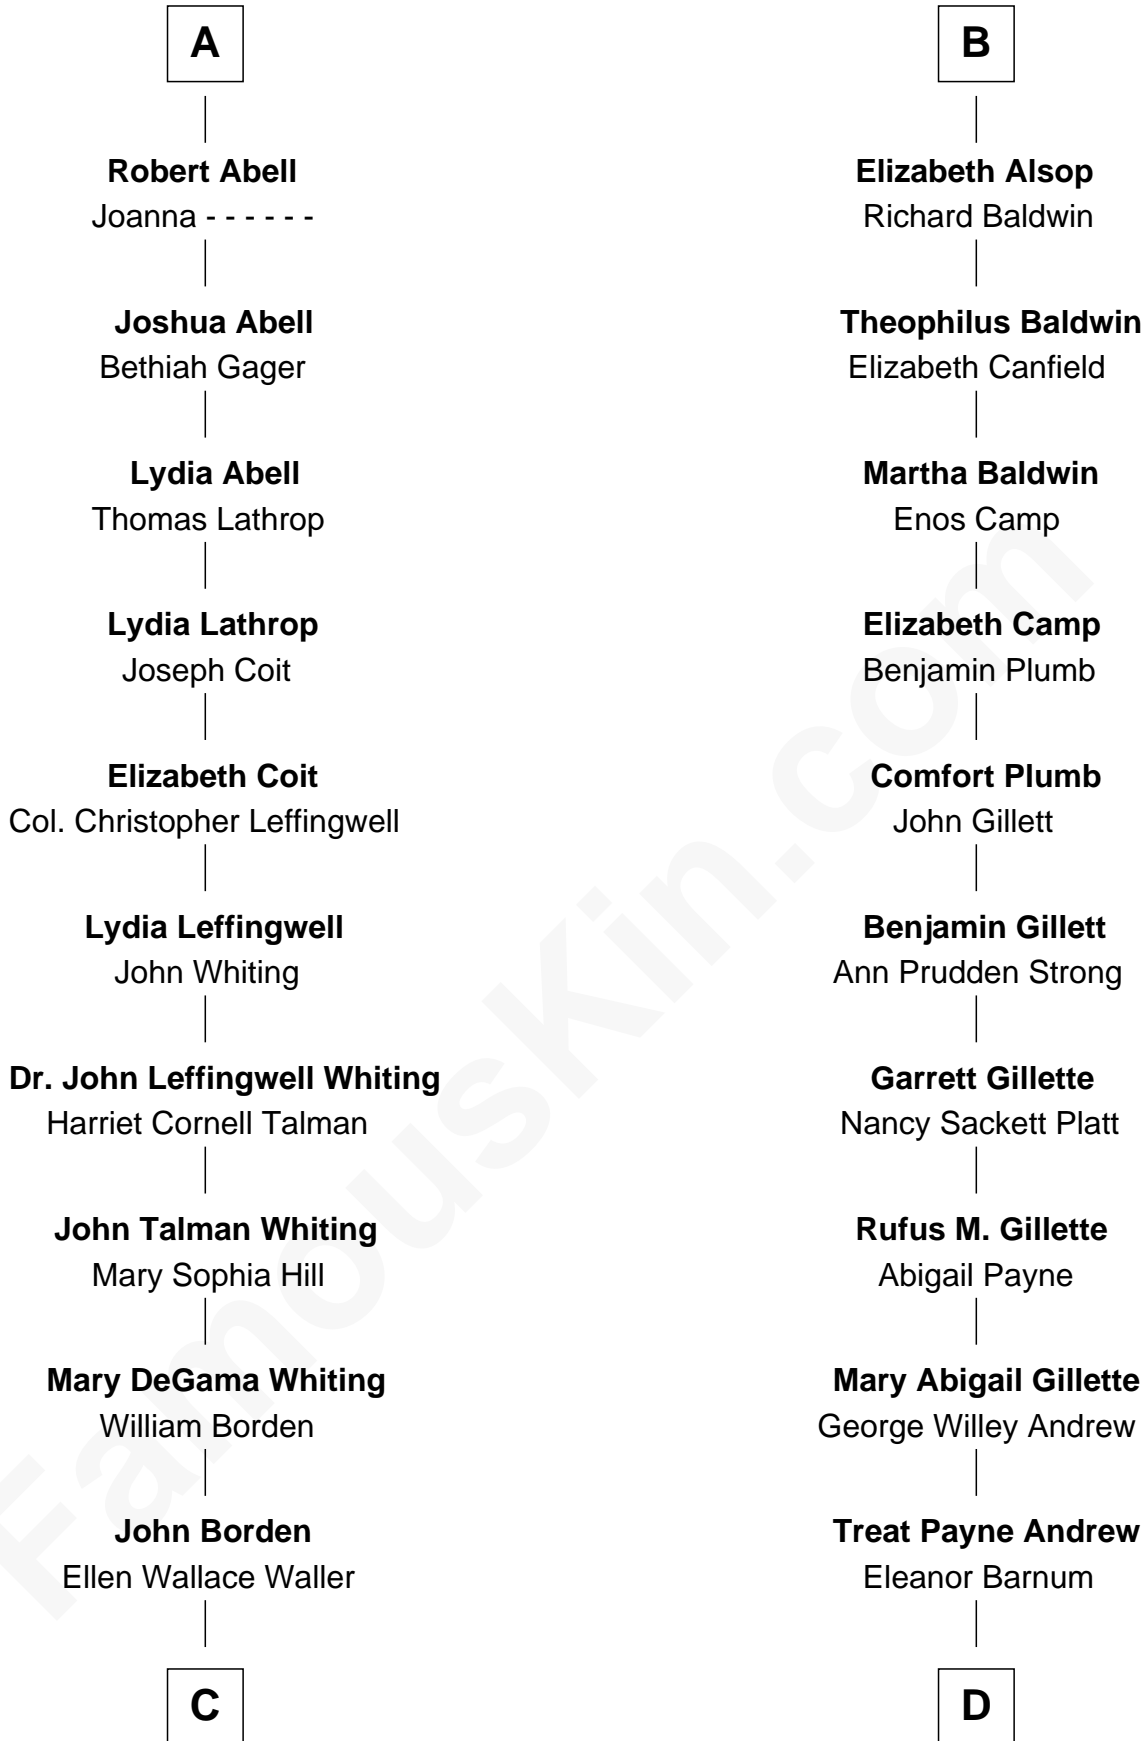

FamousKin.com Relationship Chart of

Adlai Stevenson III
U.S. Senator from Illinois

18th cousin of

Treat Williams
TV & Movie Actor

James Butler
Joan Beauchamp

C

Ellen Borden
Adlai Ewing Stevenson

Adlai Stevenson III
U.S. Senator from Illinois

D

Marian Andrew
Richard Norman Williams

Treat Williams
TV & Movie Actor

FamousKin.com