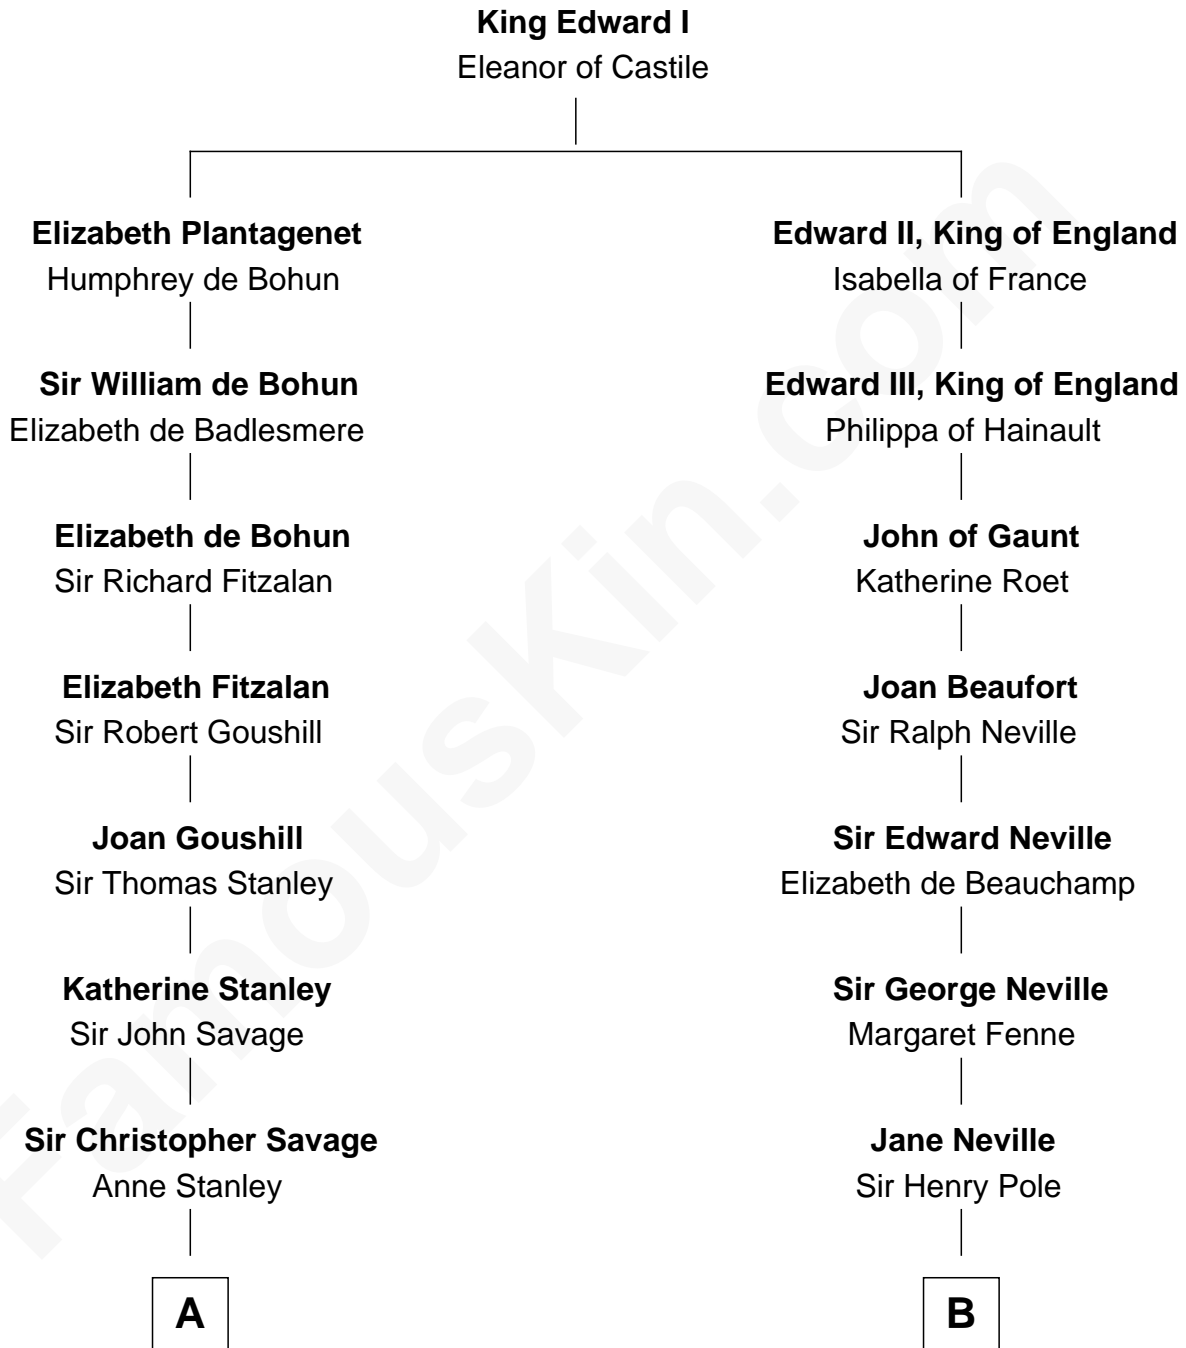

# FamousKin.com Relationship Chart of

**Adlai Stevenson III**

*U.S. Senator from Illinois*

17th cousin 4 times removed of

**Lewis Carroll**

*Author of Alice in Wonderland*

**C**

—  
**Mary Peachy Frye**  
Rev. Lewis Warner Green

—  
**Letitia Green**  
Adlai Ewing Stevenson

—  
**Lewis Green Stevenson**  
Helen Louise Davis

—  
**Adlai Ewing Stevenson**  
Ellen Borden

—  
**Adlai Stevenson III**  
*U.S. Senator from Illinois*

FamousKin.com