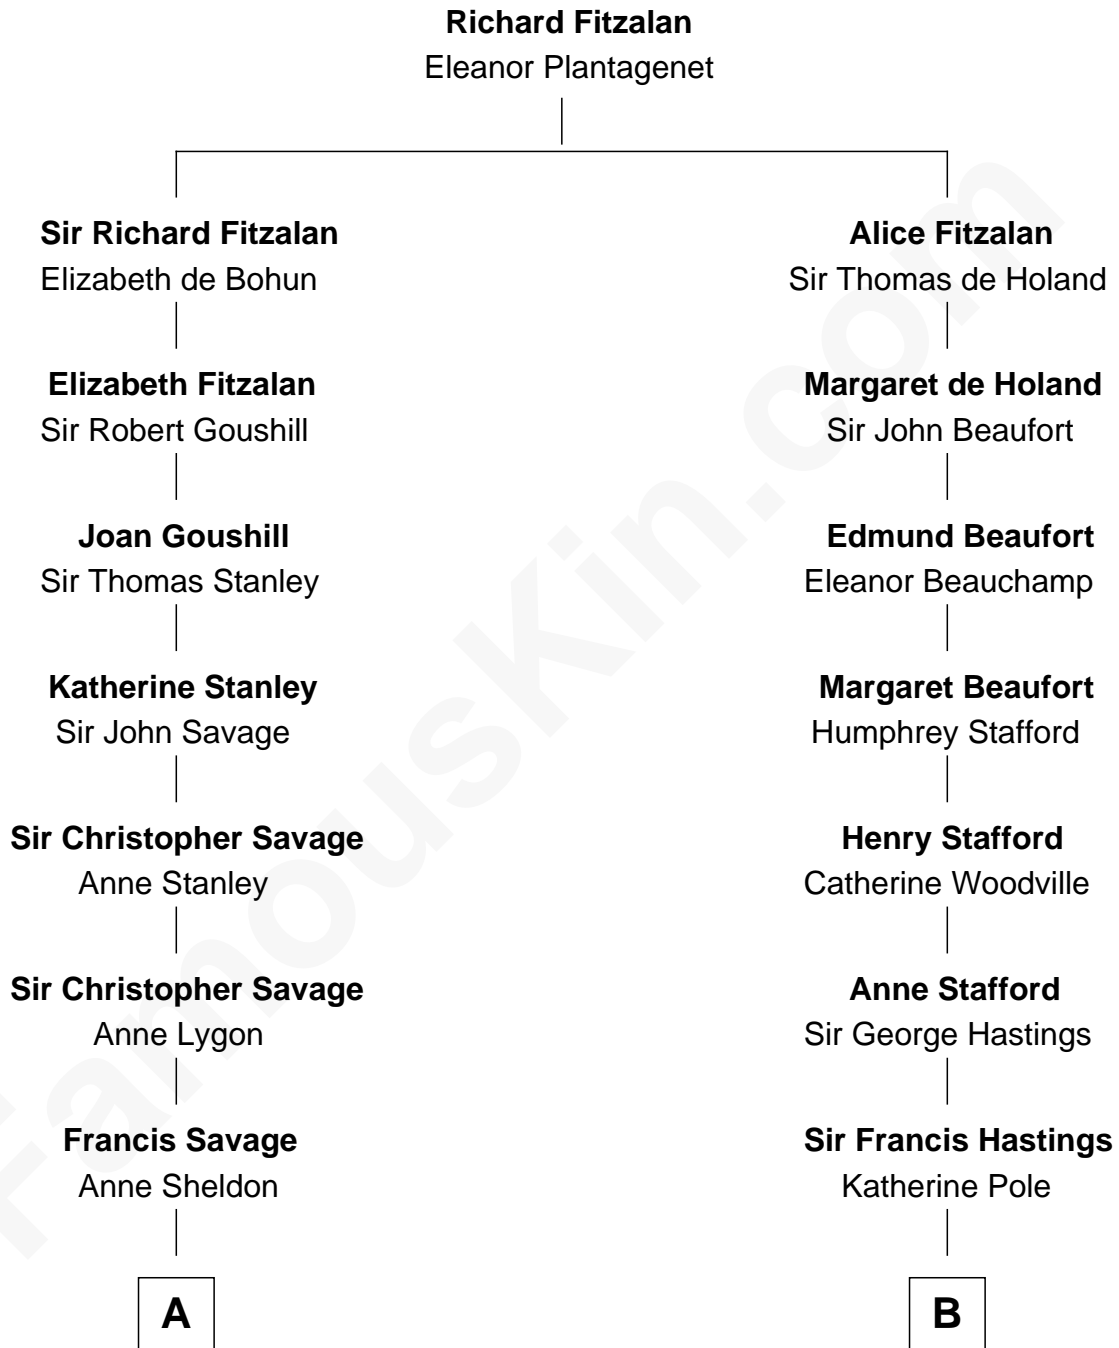

FamousKin.com Relationship Chart of

Adlai Stevenson III

U.S. Senator from Illinois

16th cousin 3 times removed of

Lewis Carroll

Author of Alice in Wonderland

C

—
Lewis Green Stevenson

Helen Louise Davis

—
Adlai Ewing Stevenson

Ellen Borden

—
Adlai Stevenson III

U.S. Senator from Illinois

FamousKin.com