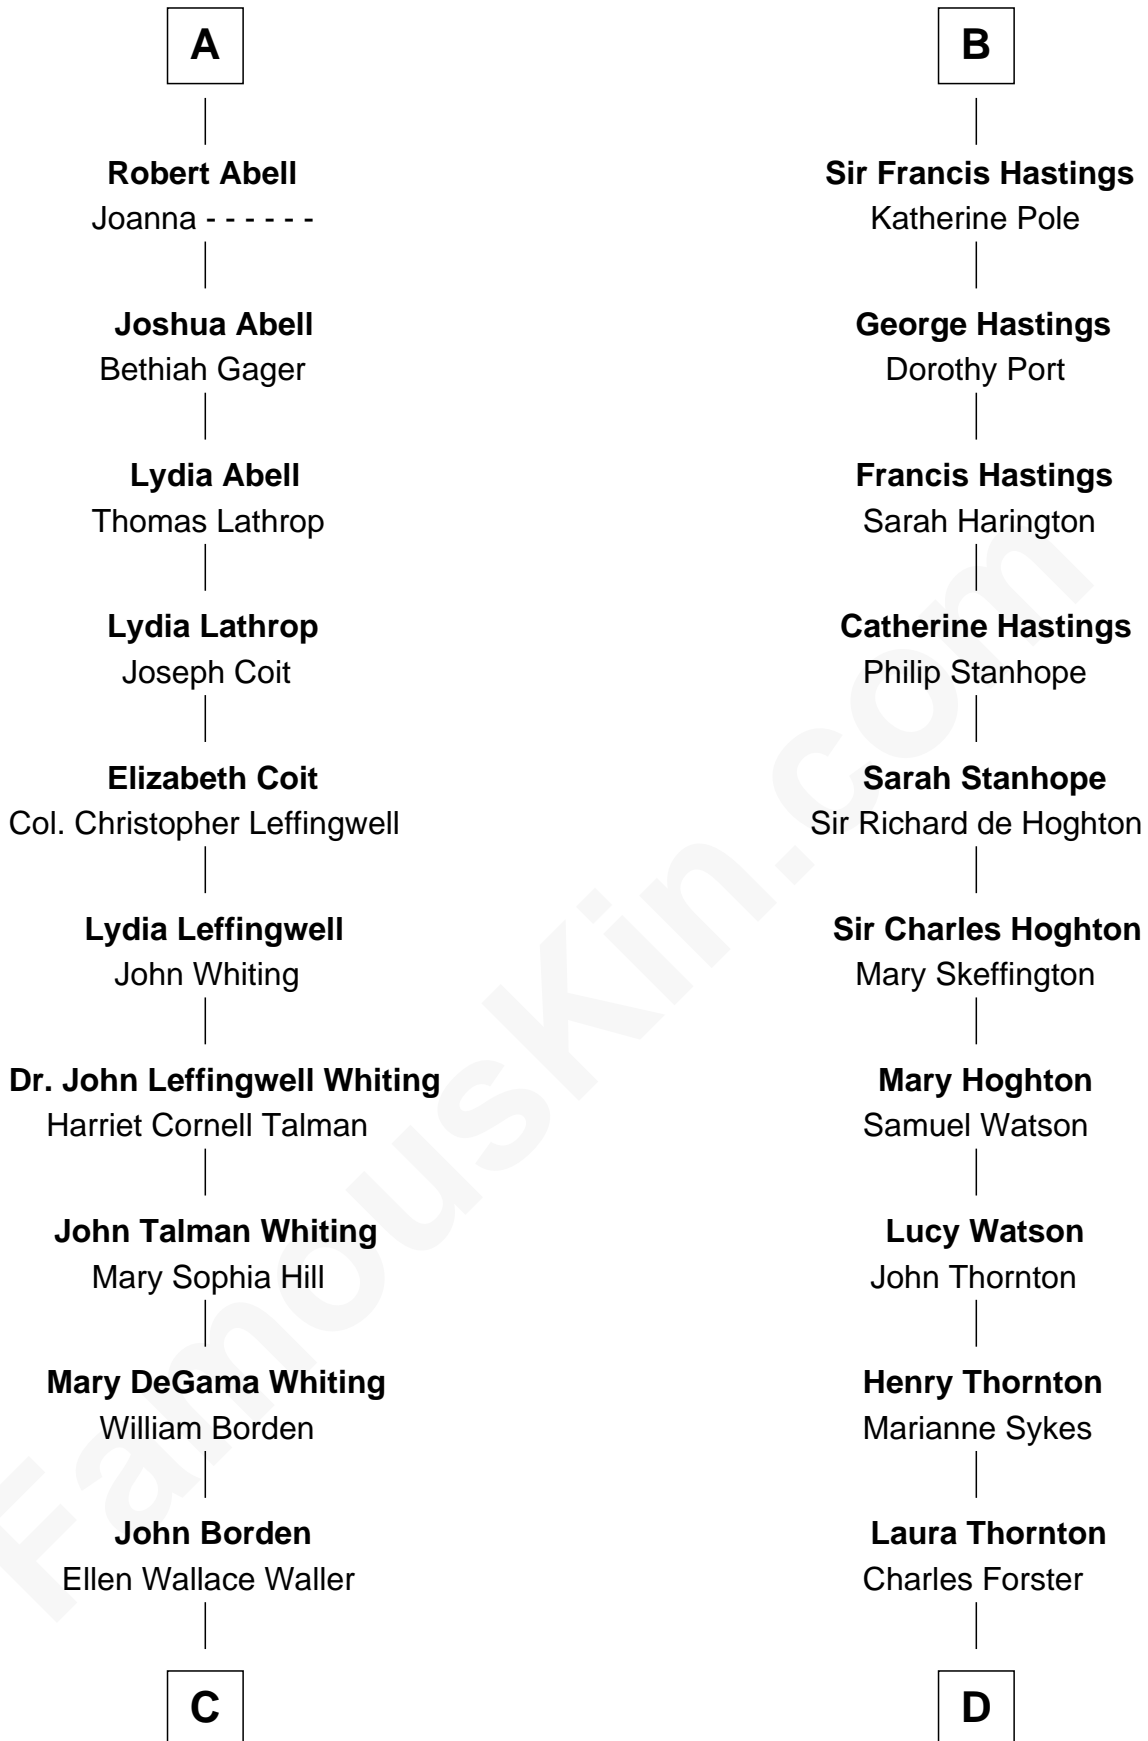

FamousKin.com Relationship Chart of

Adlai Stevenson III
U.S. Senator from Illinois

18th cousin of

E. M. Forster
English Novelist

C

Ellen Borden
Adlai Ewing Stevenson

Adlai Stevenson III
U.S. Senator from Illinois

D

Edward Morgan Llewellyn Forster
Alice Clara Whichelo

E. M. Forster
English Novelist

FamousKin.com