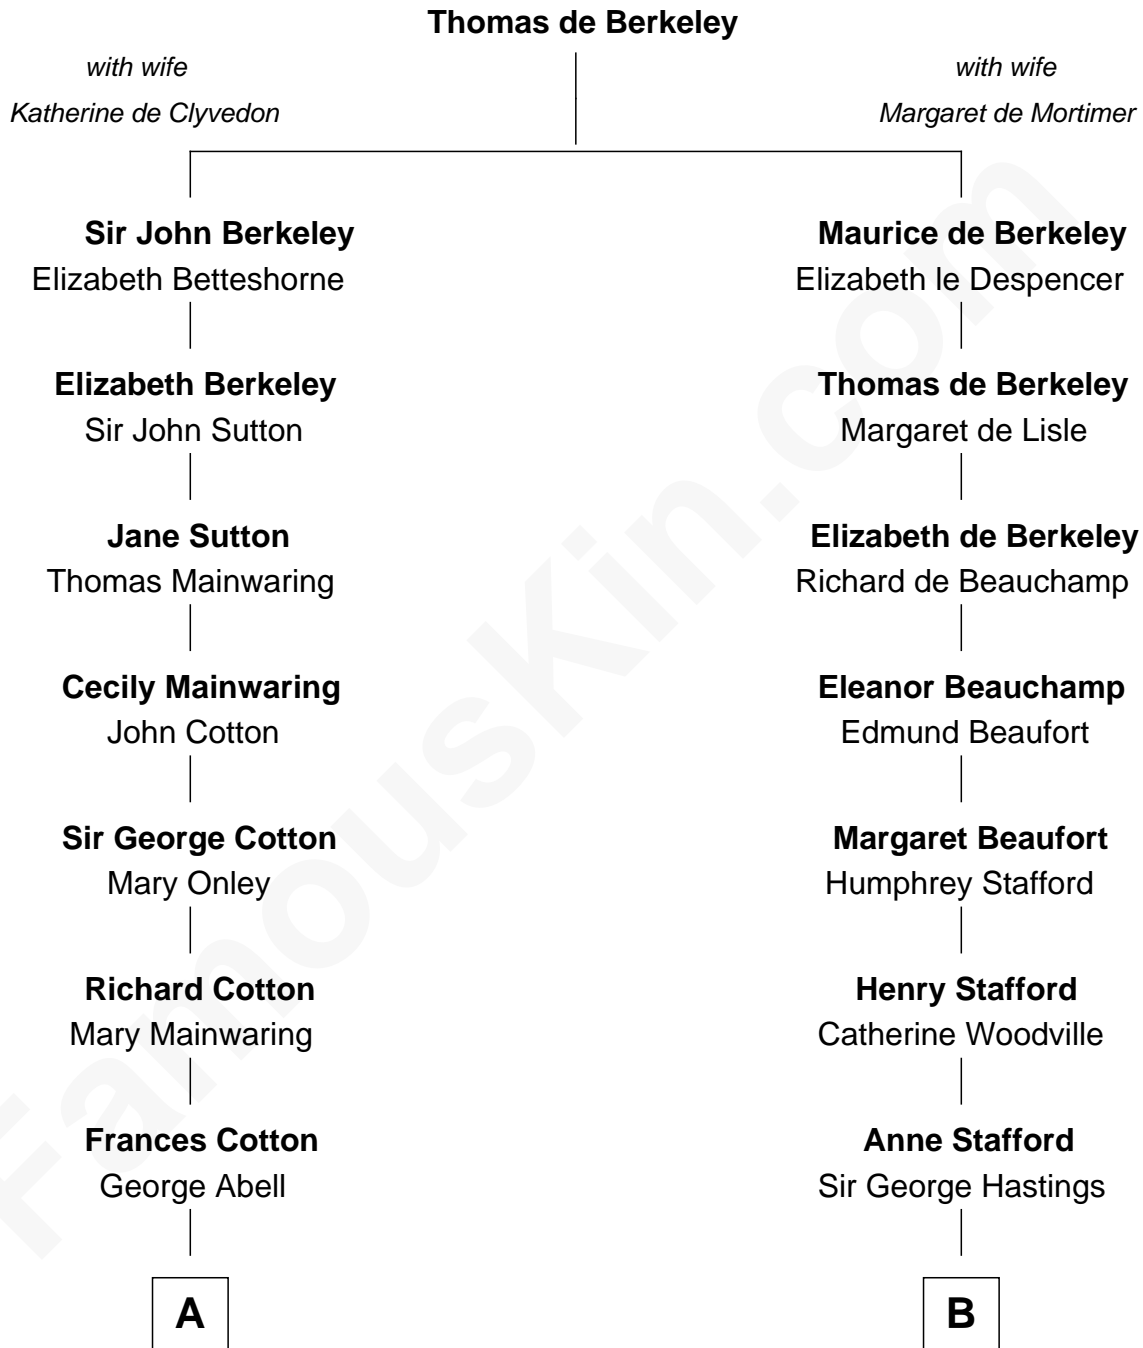

FamousKin.com Relationship Chart of

Adlai Stevenson III
U.S. Senator from Illinois

18th cousin of

E. M. Forster
English Novelist

C

Ellen Borden
Adlai Ewing Stevenson

Adlai Stevenson III
U.S. Senator from Illinois

D

Edward Morgan Llewellyn Forster
Alice Clara Whichelo

E. M. Forster
English Novelist

FamousKin.com