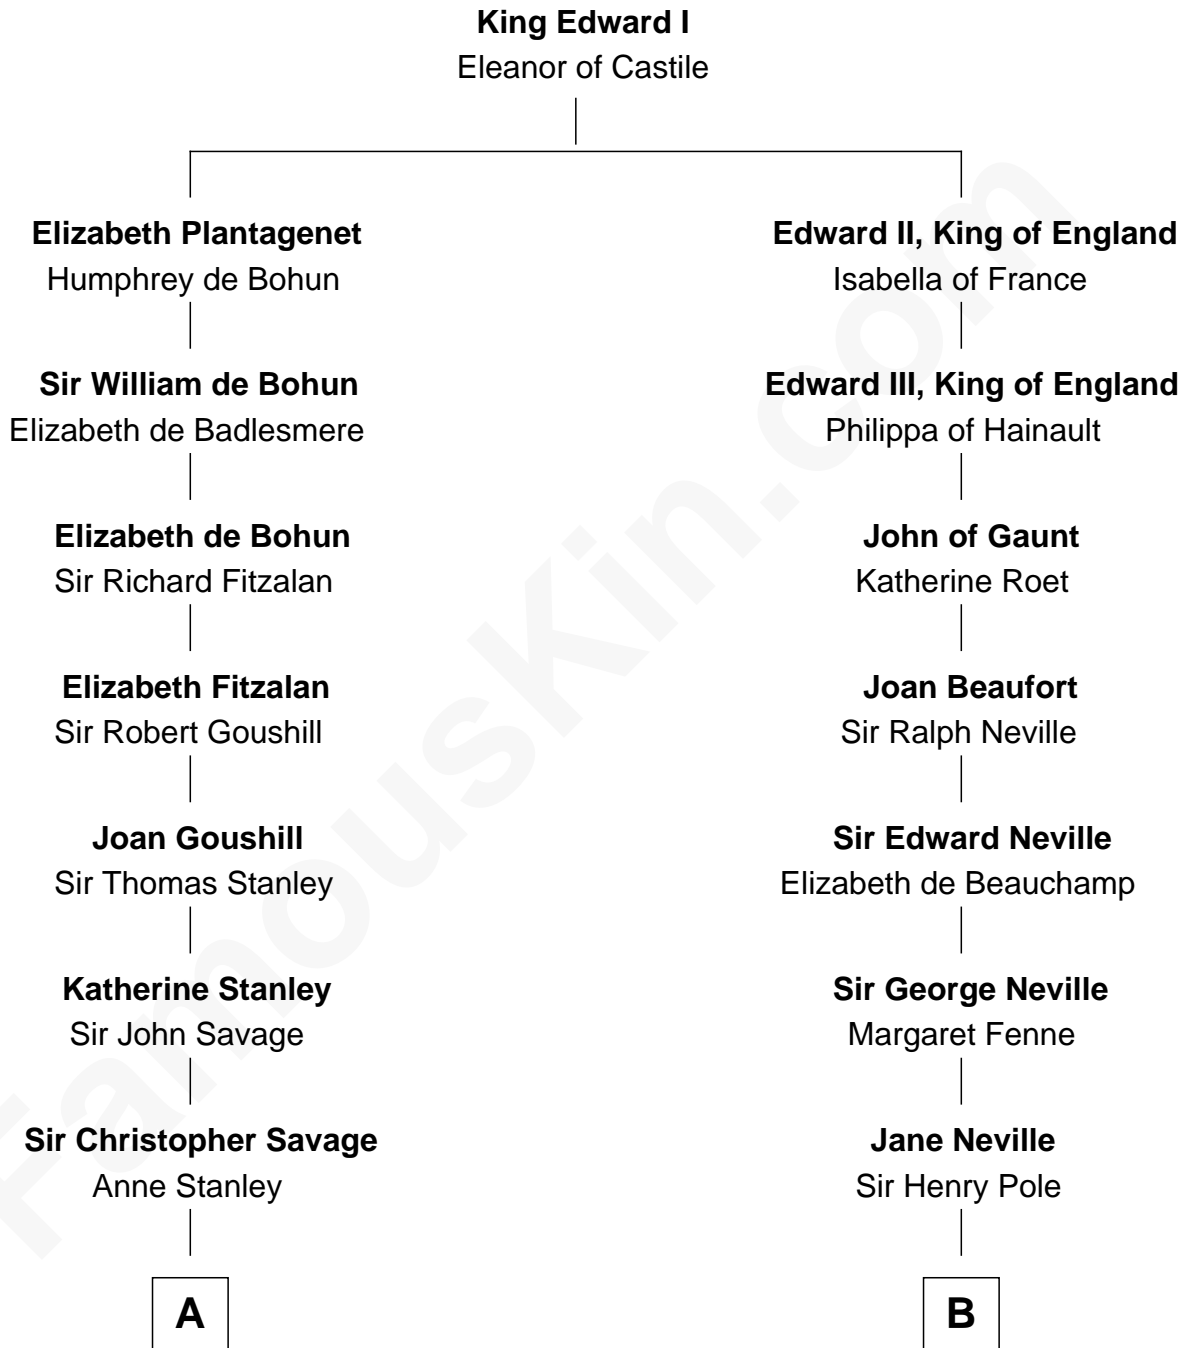

FamousKin.com

Relationship Chart of

Adlai Stevenson III

U.S. Senator from Illinois

18th cousin 3 times removed of

E. M. Forster
English Novelist

C

Mary Peachy Frye
Rev. Lewis Warner Green

Letitia Green
Adlai Ewing Stevenson

Lewis Green Stevenson
Helen Louise Davis

Adlai Ewing Stevenson
Ellen Borden

Adlai Stevenson III
U.S. Senator from Illinois

D

Edward Morgan Llewellyn Forster
Alice Clara Whichelo